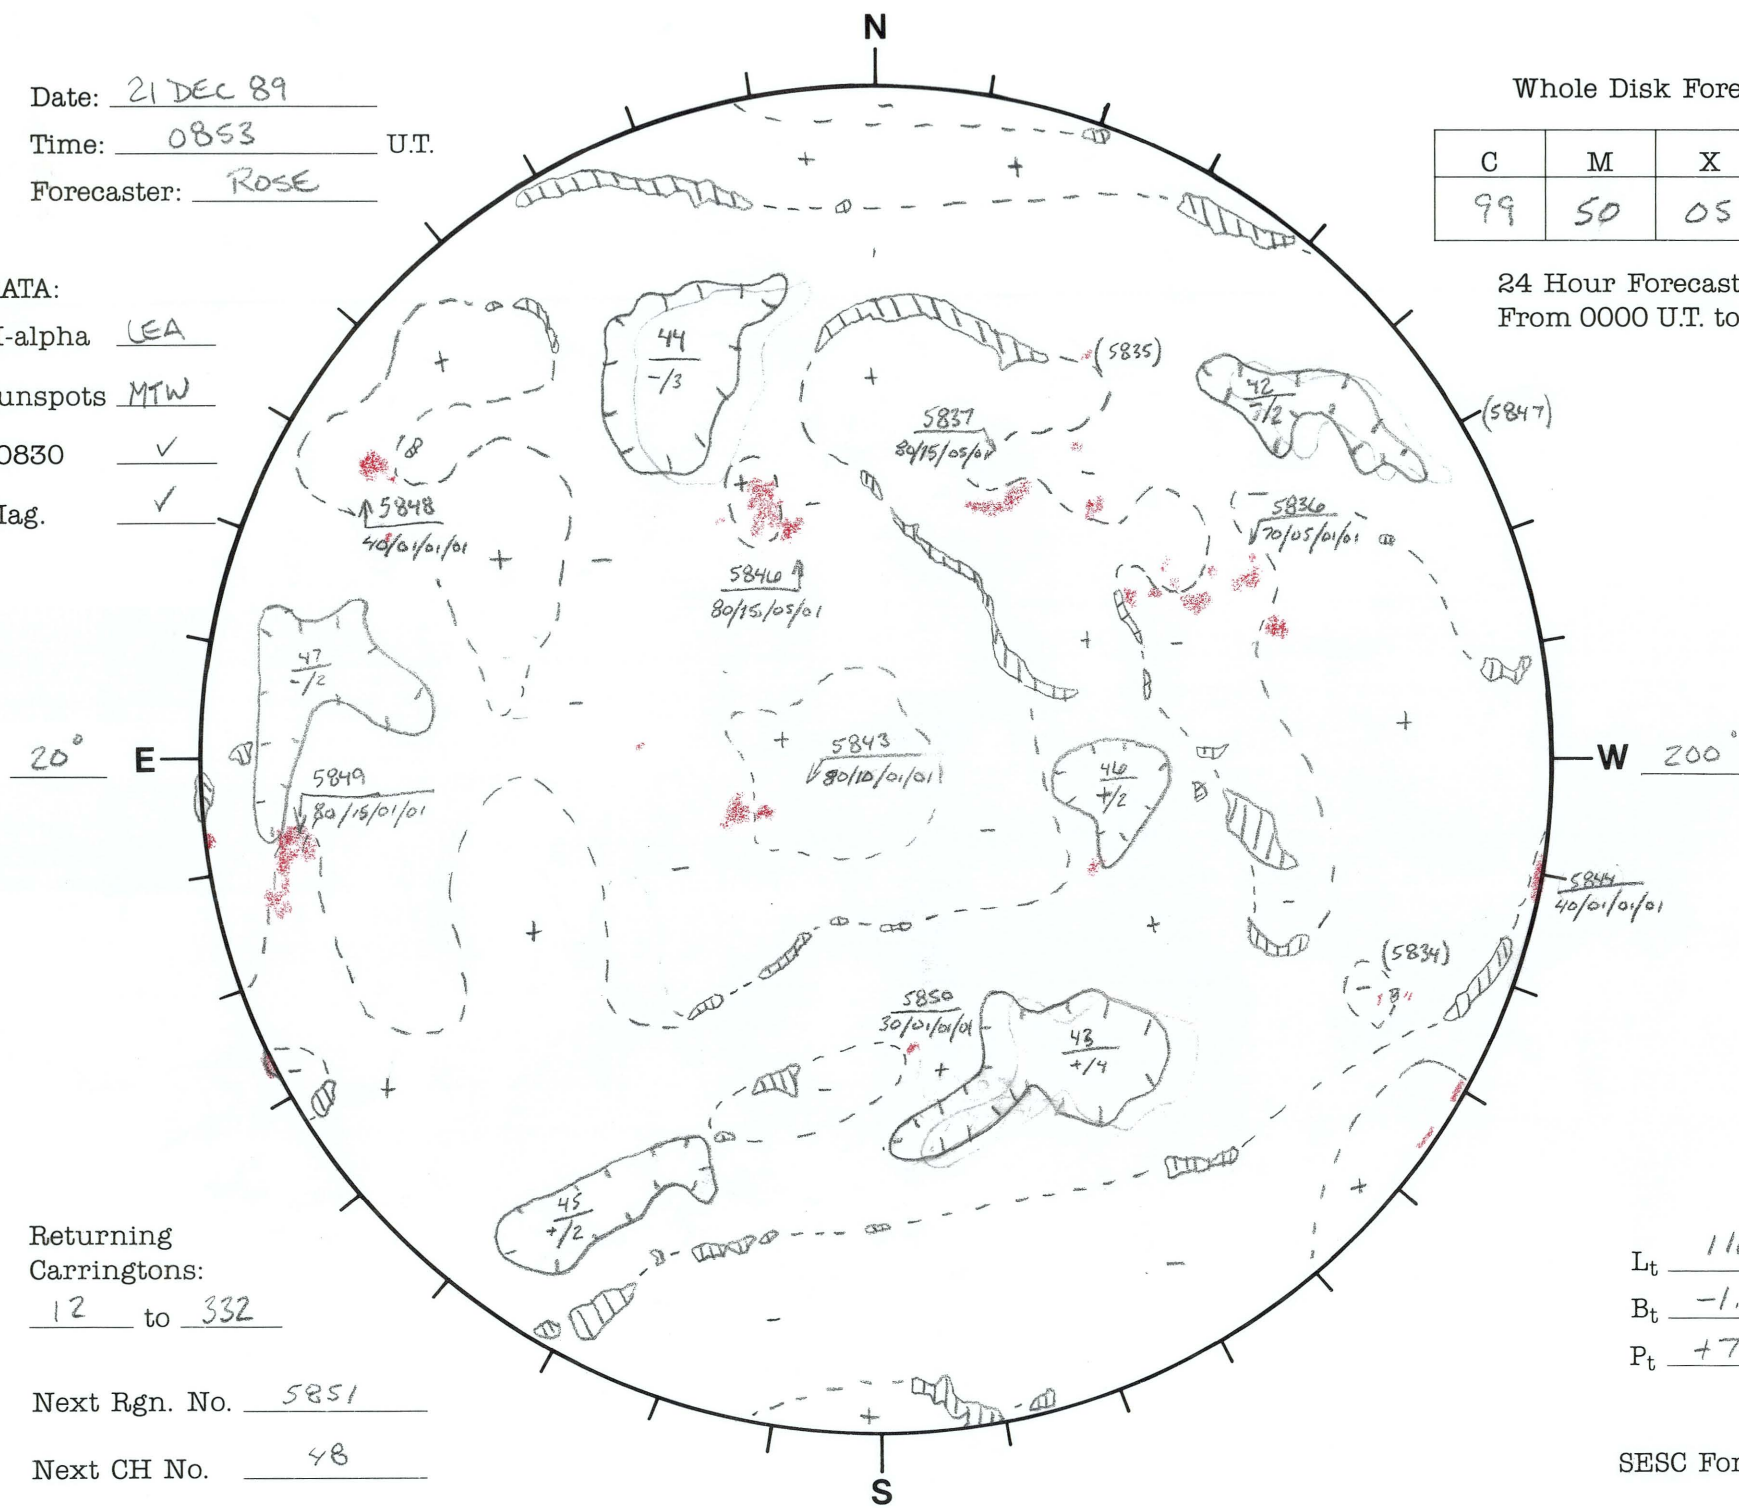

Date: 21 DEC 89
 Time: 0853 U.T.
 Forecaster: ROSE

Whole Disk Forecast

C	M	X	P
99	50	05	01

24 Hour Forecast
 From 0000 U.T. to 0000 U.T.

DATA:
 H-alpha LEA
 Sunspots MTW
 10830
 Mag.

Returning Carringtons:
12 to 332

L_t 110.1°
 B_t -1.7°
 P_t +7.3°

Next Rgn. No. 5851

Next CH No. 48