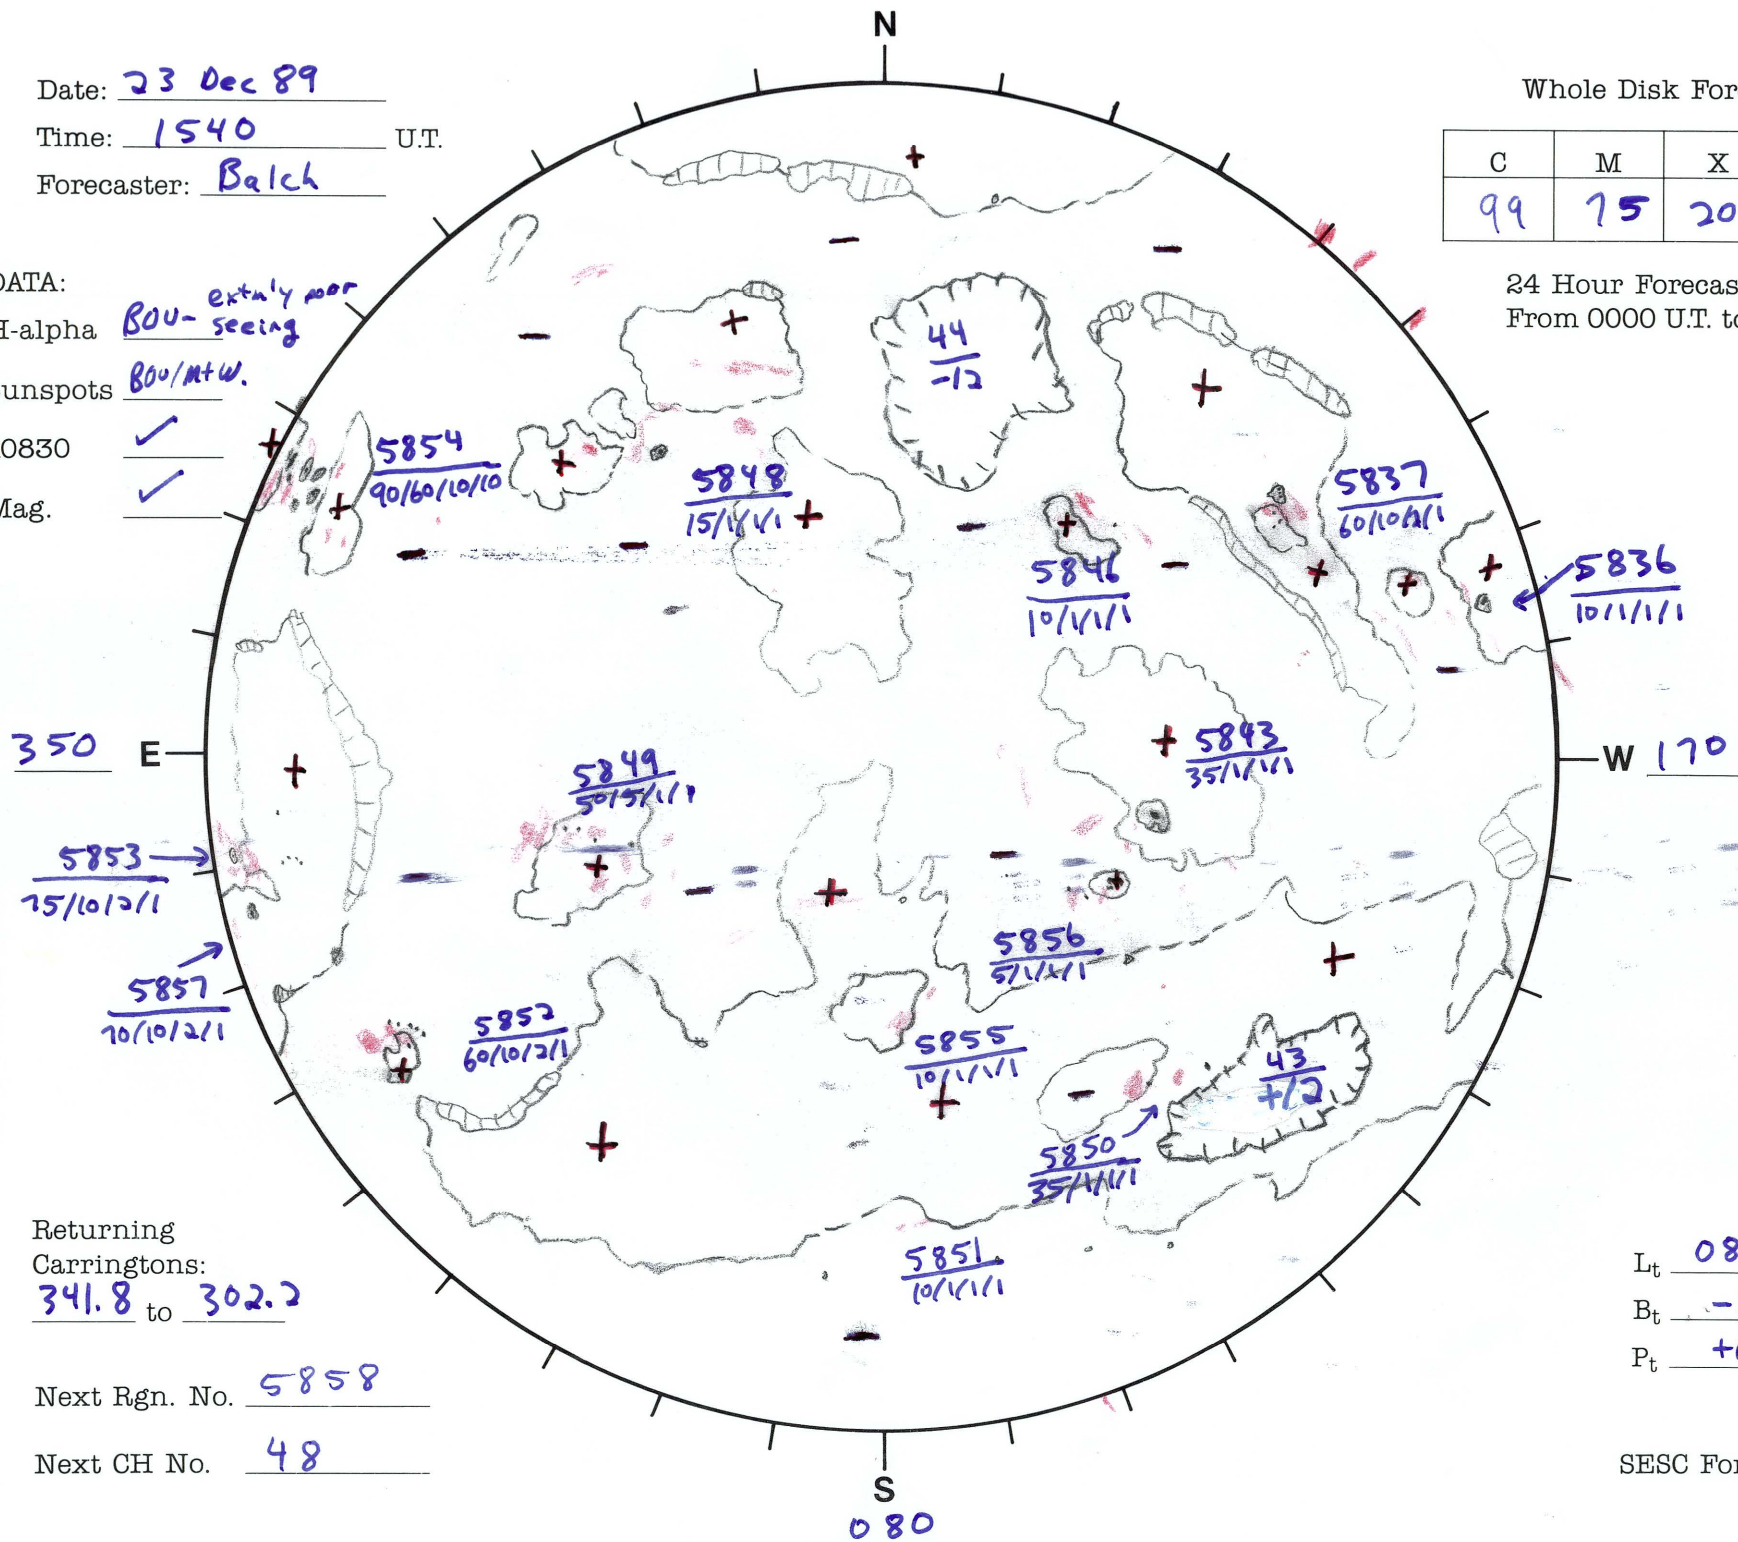

Date: 23 Dec 89  
 Time: 1540 U.T.  
 Forecaster: Balch

Whole Disk Forecast

C	M	X	P
99	75	20	10

24 Hour Forecast  
 From 0000 U.T. to 0000 U.T.

DATA:  
 H-alpha B00 - extnly mor seeing  
 Sunspots B00/M+W.  
 10830   
 Mag.

Returning Carringtons:  
341.8 to 302.2

Next Rgn. No. 5858

Next CH No. 48

$L_t$  080.0  
 $B_t$  -2.0  
 $P_t$  +6.2