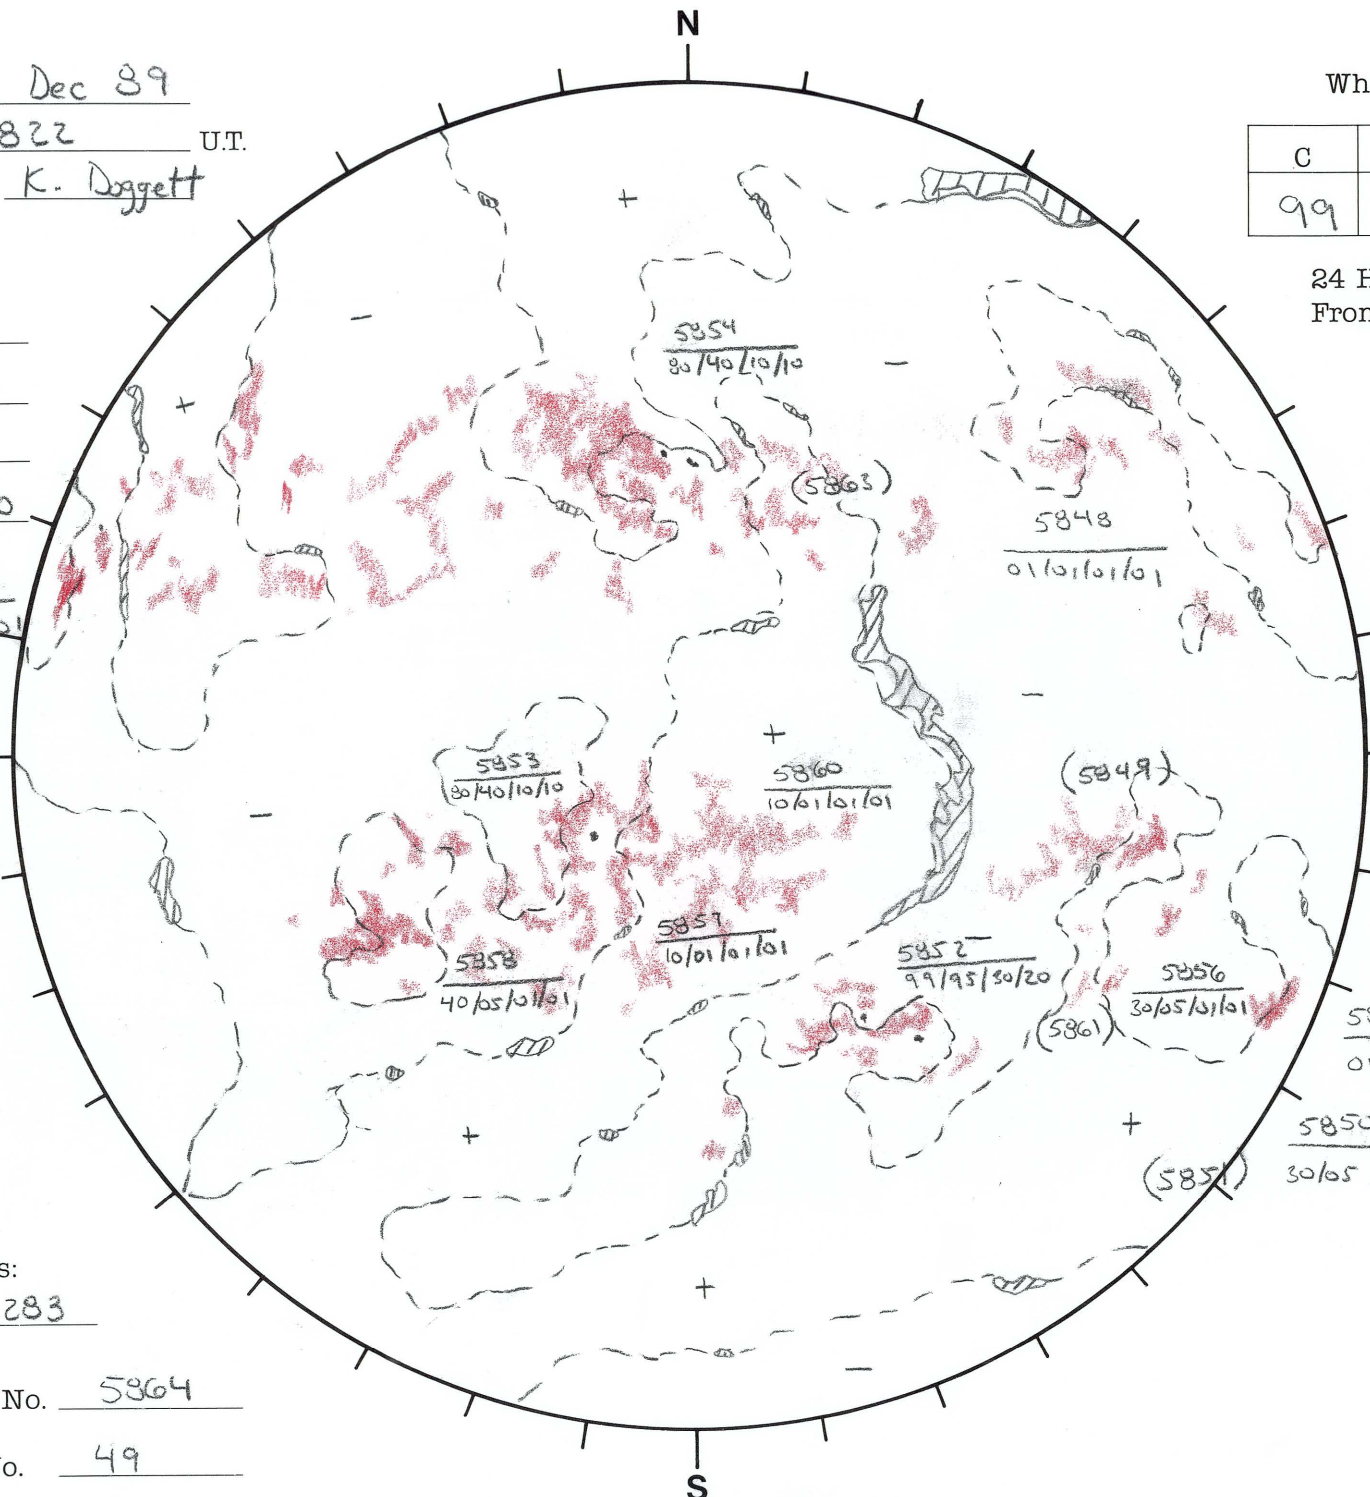

Date: 28 Dec 89  
 Time: 1822 U.T.  
 Forecaster: K. Doggett

Whole Disk Forecast

C	M	X	P
99	95	30	20

24 Hour Forecast  
 From 0000 U.T. to 0000 U.T.

DATA:  
 H-alpha Bow  
 Sunspots Bow  
 10830 \_\_\_\_\_  
 Mag. KPNO

283 E

W 103

Returning Carringtons:  
243 to 283

Next Rgn. No. 5864

Next CH No. 49

L<sub>t</sub> 12.7  
 B<sub>t</sub> -2.6  
 P<sub>t</sub> +3.7