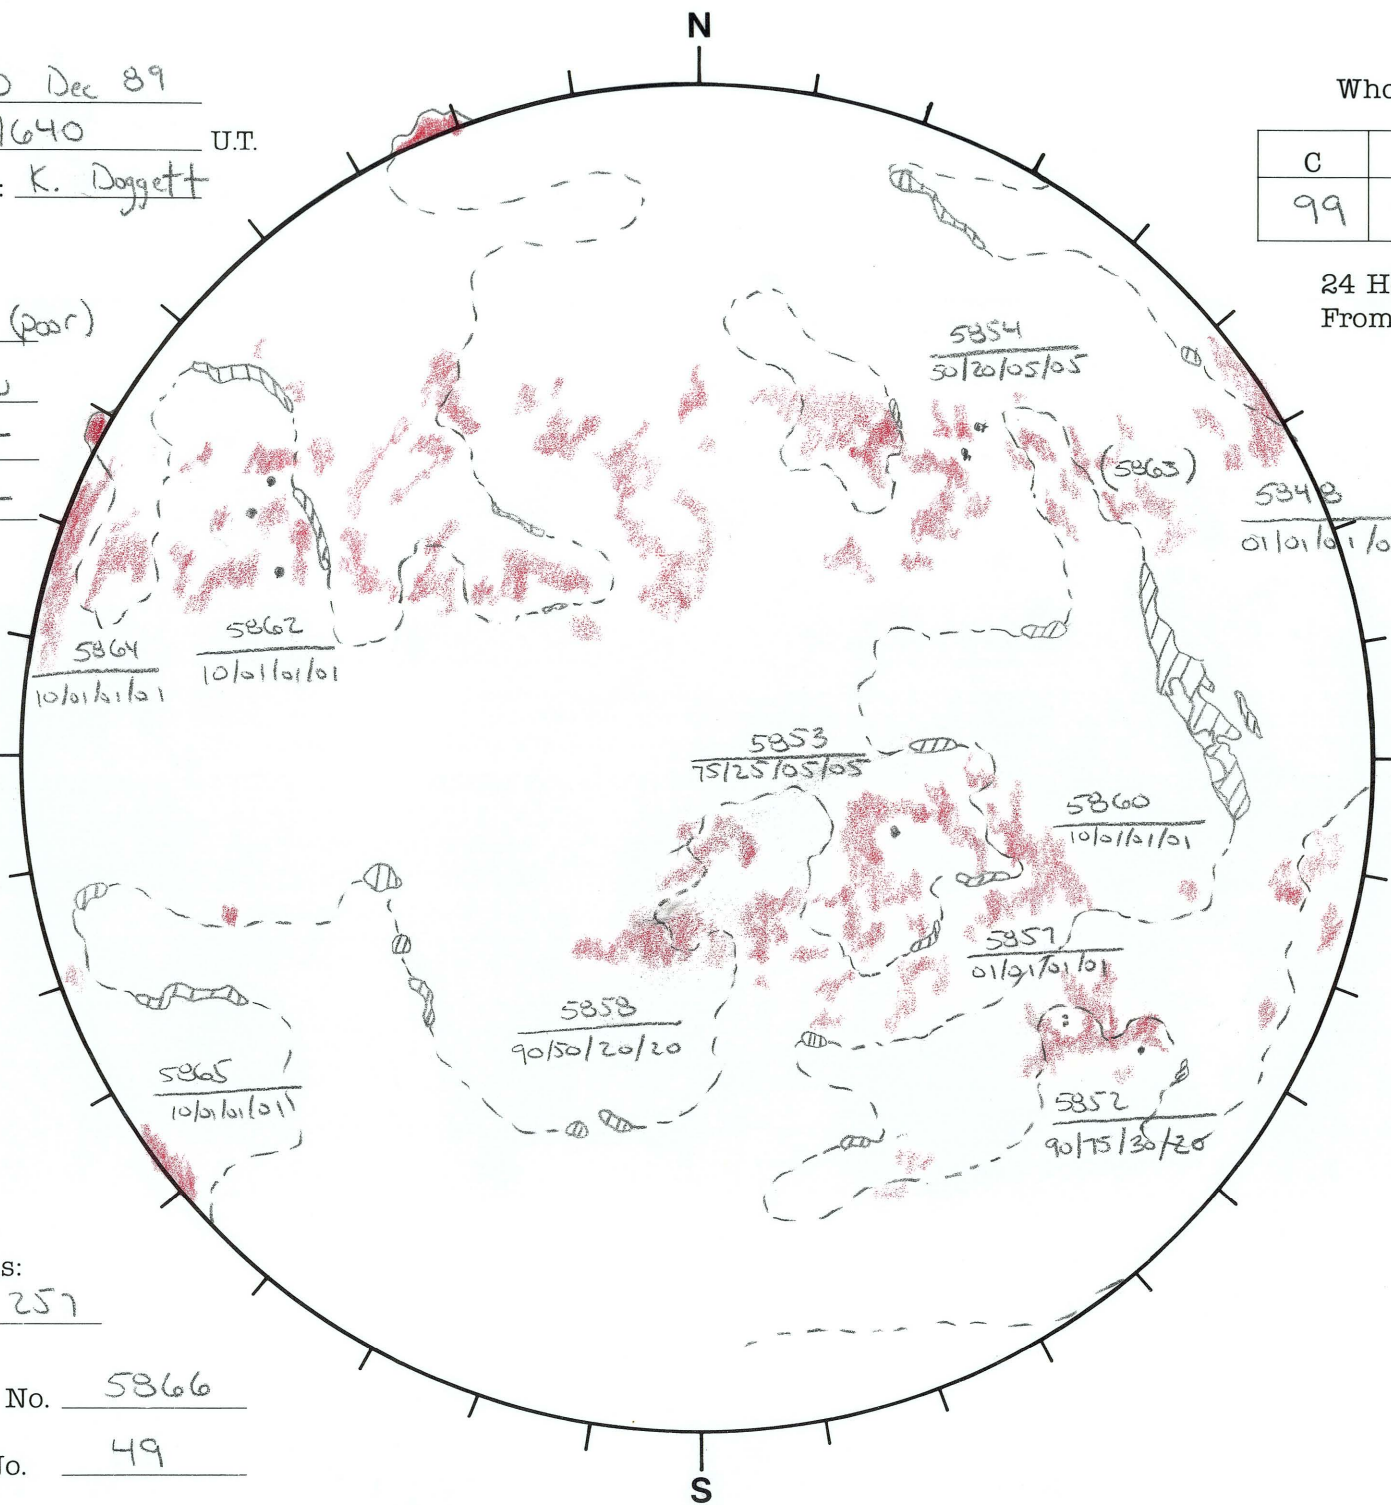

Date: 30 Dec 89
 Time: 1640 U.T.
 Forecaster: K. Doggett

Whole Disk Forecast

C	M	X	P
99	95	30	20

24 Hour Forecast
 From 0000 U.T. to 0000 U.T.

DATA:
 H-alpha Bou (poor)
 Sunspots Bou
 10830 —
 Mag. —

257 E

W 077

Returning Carringtons:
217 to 257

Next Rgn. No. 5866

Next CH No. 49

L_t 347.3
 B_t -2.9
 P_t +2.8