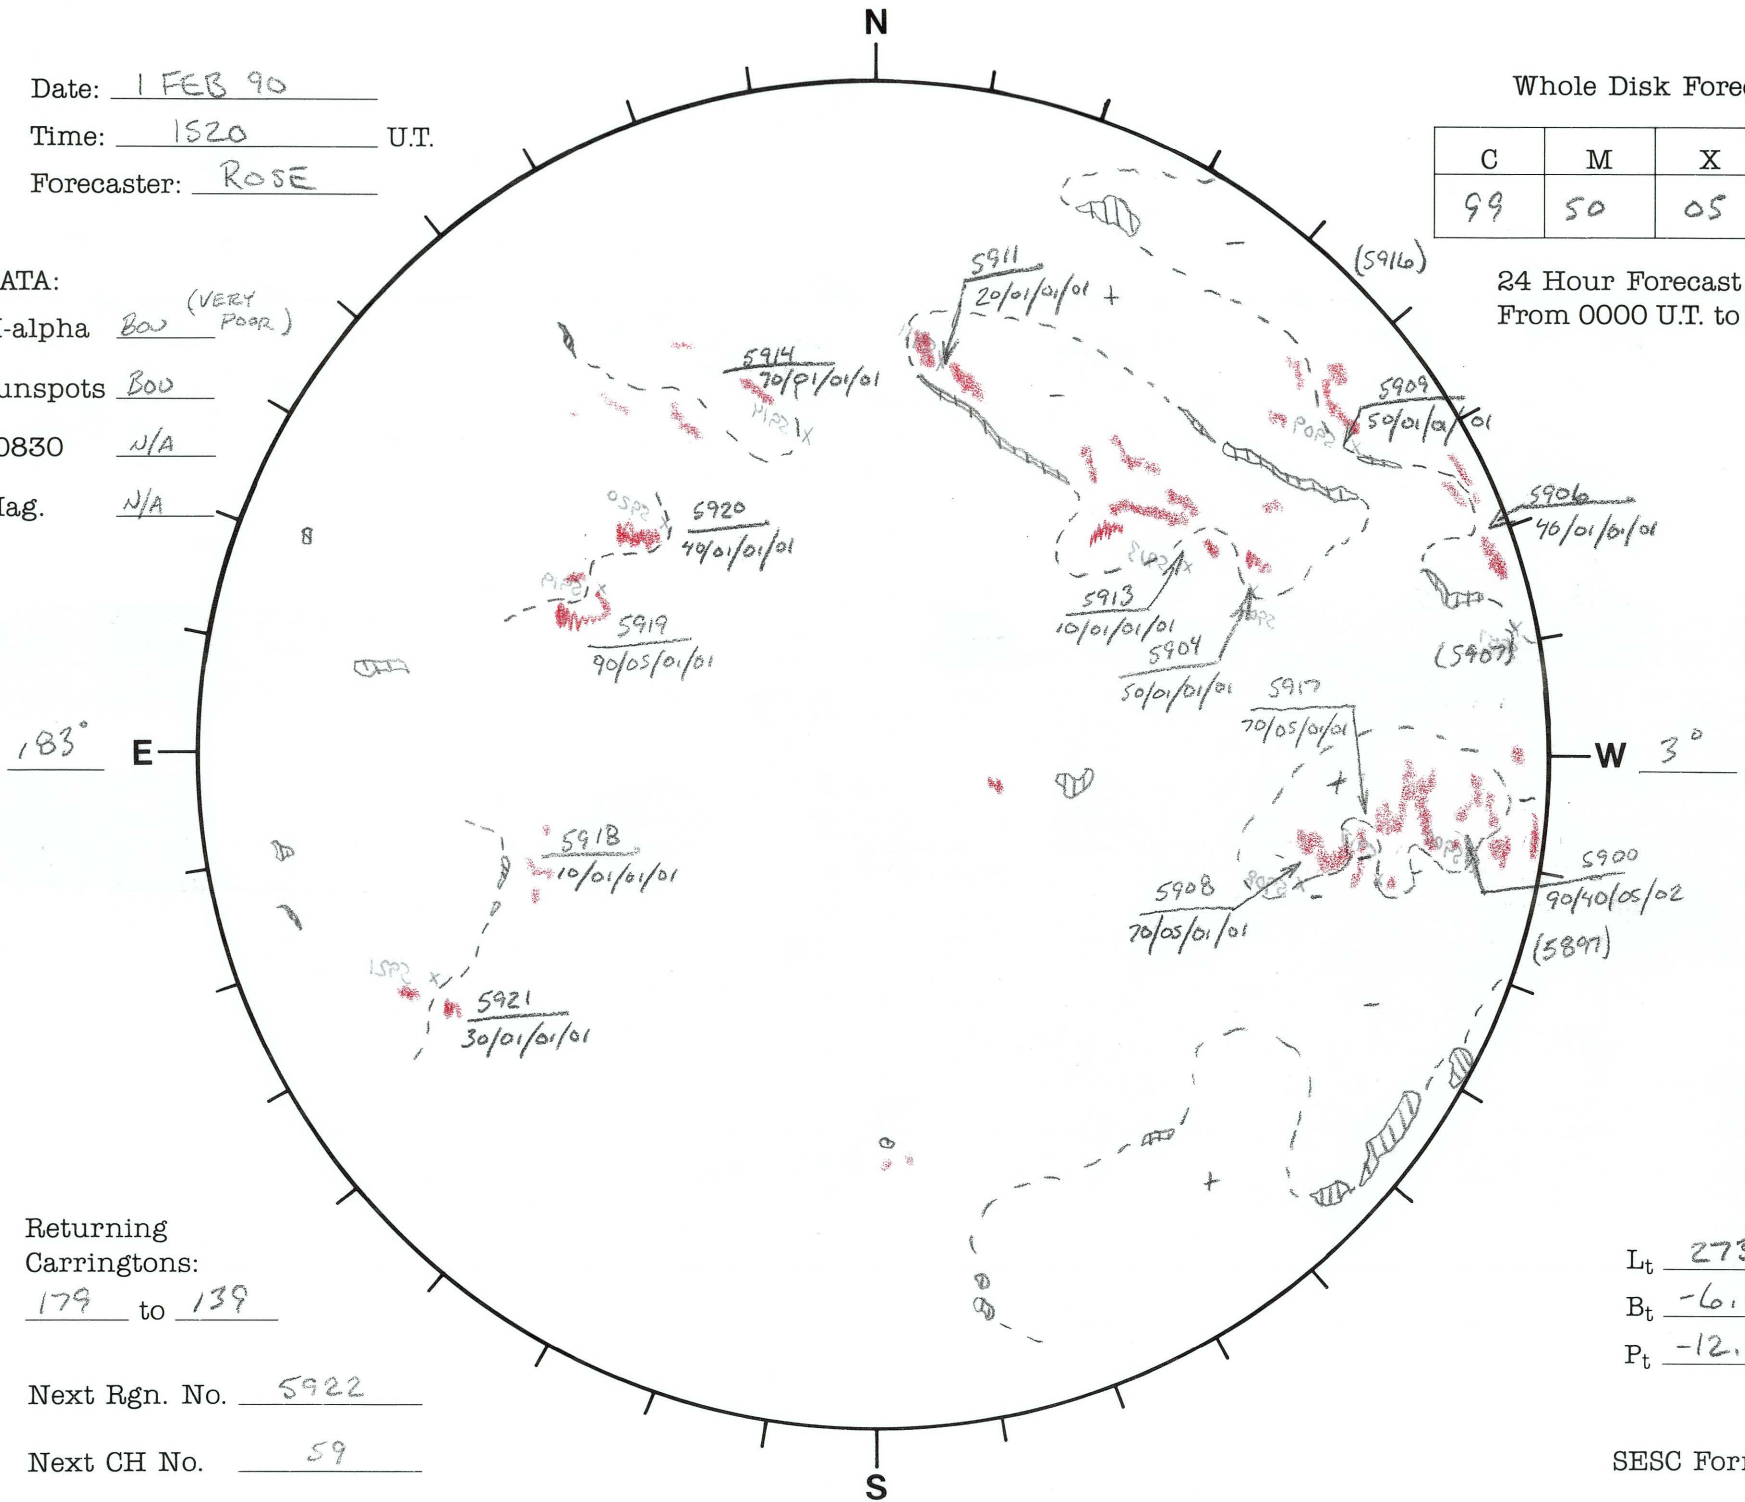

Date: 1 FEB 90
 Time: 1520 U.T.
 Forecaster: ROSE

Whole Disk Forecast

C	M	X	P
99	50	05	02

24 Hour Forecast
 From 0000 U.T. to 0000 U.T.

DATA:
 H-alpha B00 (VERY POOR)
 Sunspots B00
 10830 N/A
 Mag. N/A

Returning
 Carringtons:
179 to 139

L_t 273.4
 B_t -6.1°
 P_t -12.3°

Next Rgn. No. 5922

Next CH No. 59