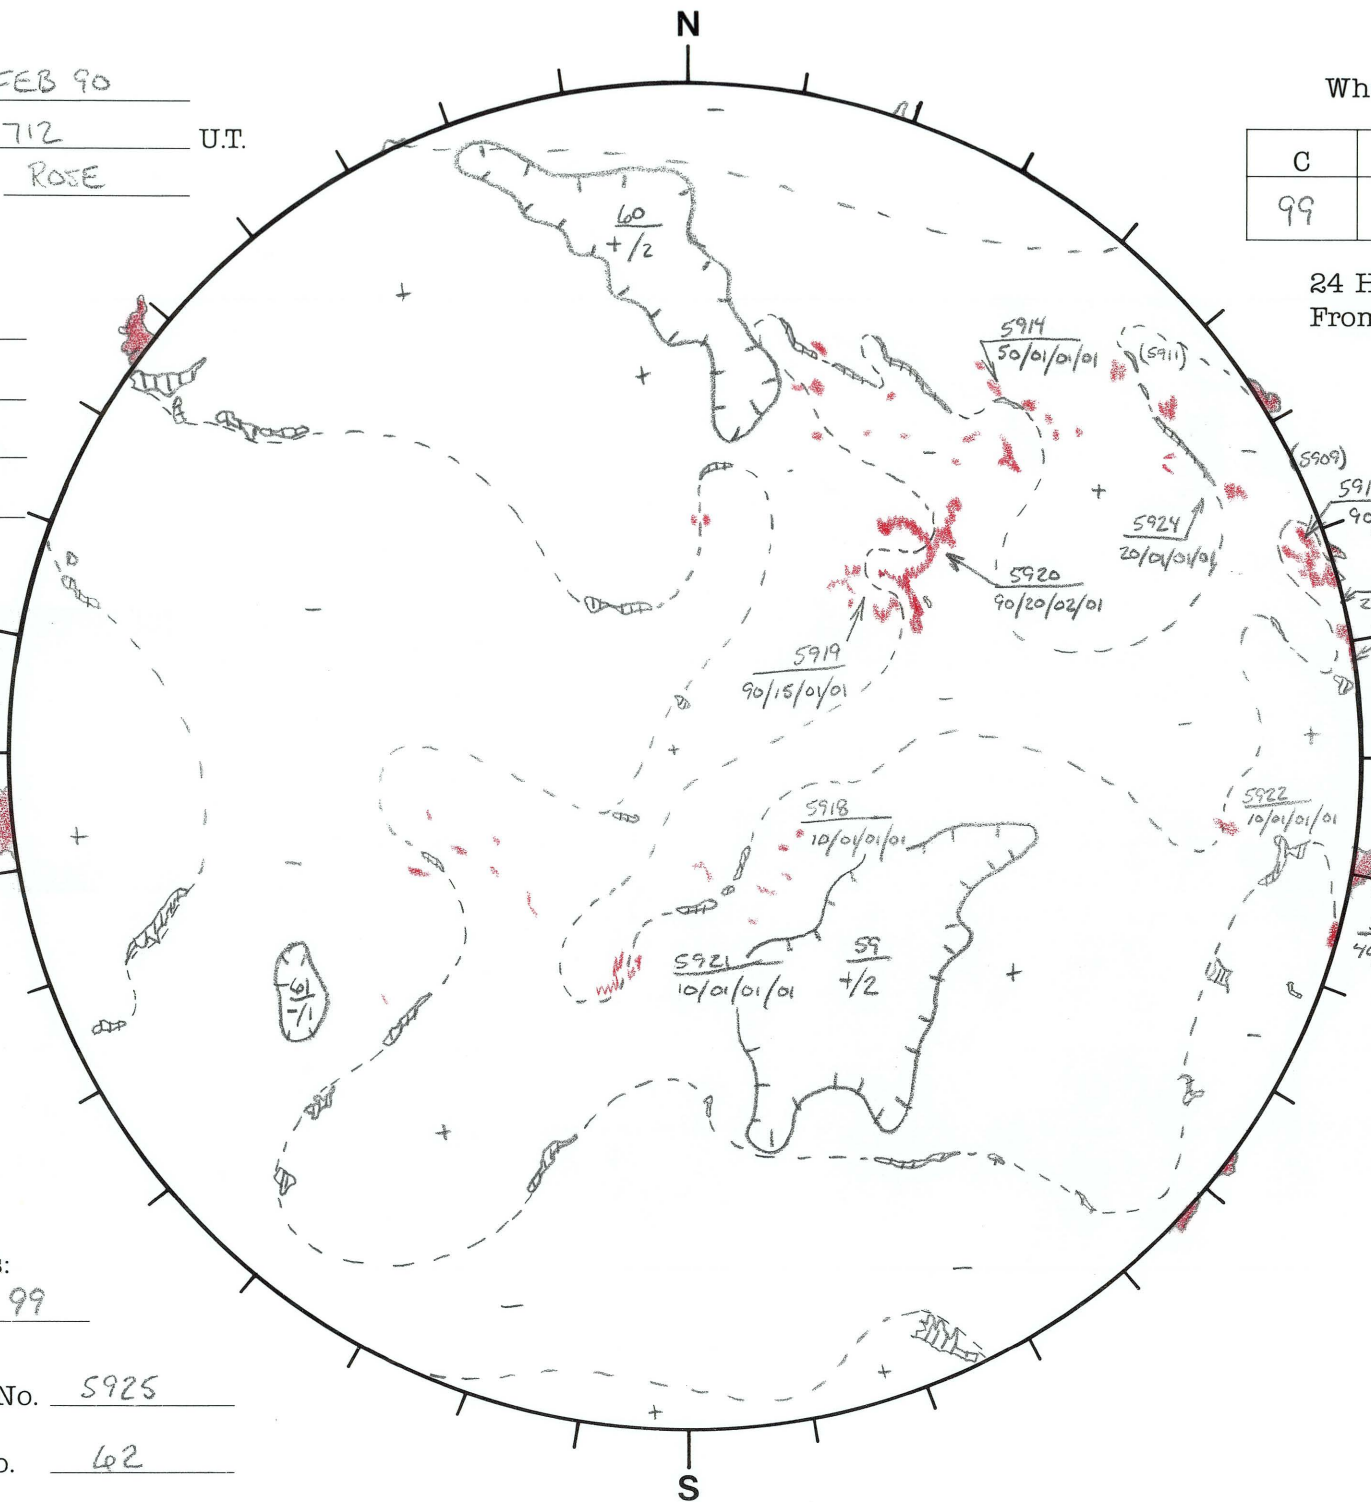

Date: 4 FEB 90

Time: 1712 U.T.

Forecaster: ROSE

Whole Disk Forecast

C	M	X	P
99	35	02	01

24 Hour Forecast
From 0000 U.T. to 0000 U.T.

DATA:

H-alpha B00

Sunspots B00

10830 ✓

Mag. N/A

143° E

W 323°

Returning Carringtons:

139 to 99

Next Rgn. No. 5925

Next CH No. 62

L_t 232.9°

B_t -6.3°

P_t -13.6°