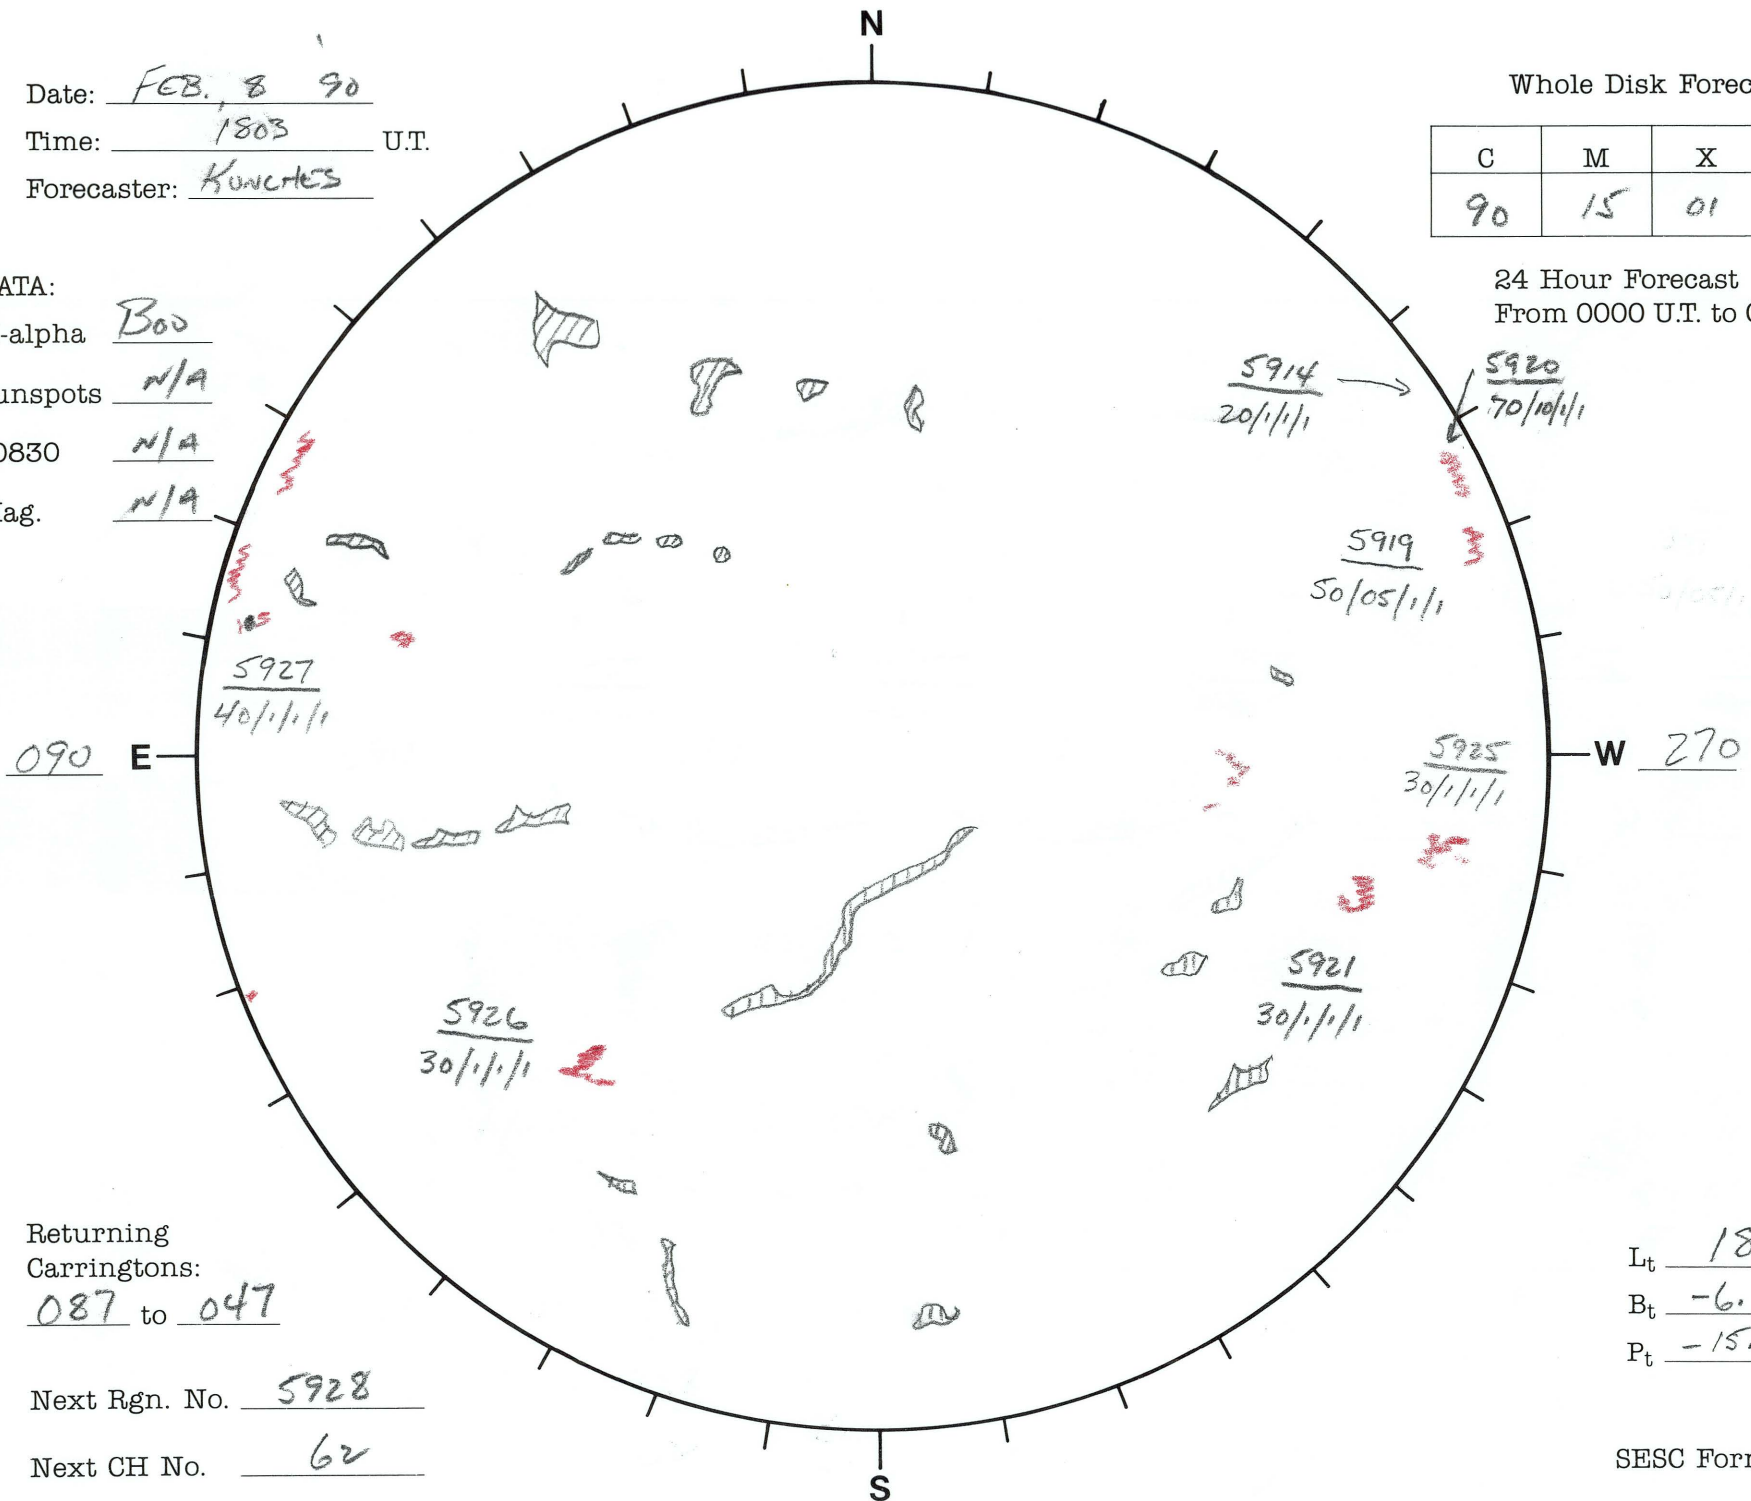

Date: FEB. 8 '90
 Time: 1803 U.T.
 Forecaster: KUNCLES

Whole Disk Forecast

C	M	X	P
90	15	01	01

DATA:
 H-alpha B00
 Sunspots N/A
 10830 N/A
 Mag. N/A

24 Hour Forecast
 From 0000 U.T. to 0000 U.T.

090 E

W 270

Returning Carringtons:
087 to 047

L_t 180
 B_t -6.5
 P_t -15.1

Next Rgn. No. 5928

Next CH No. 62