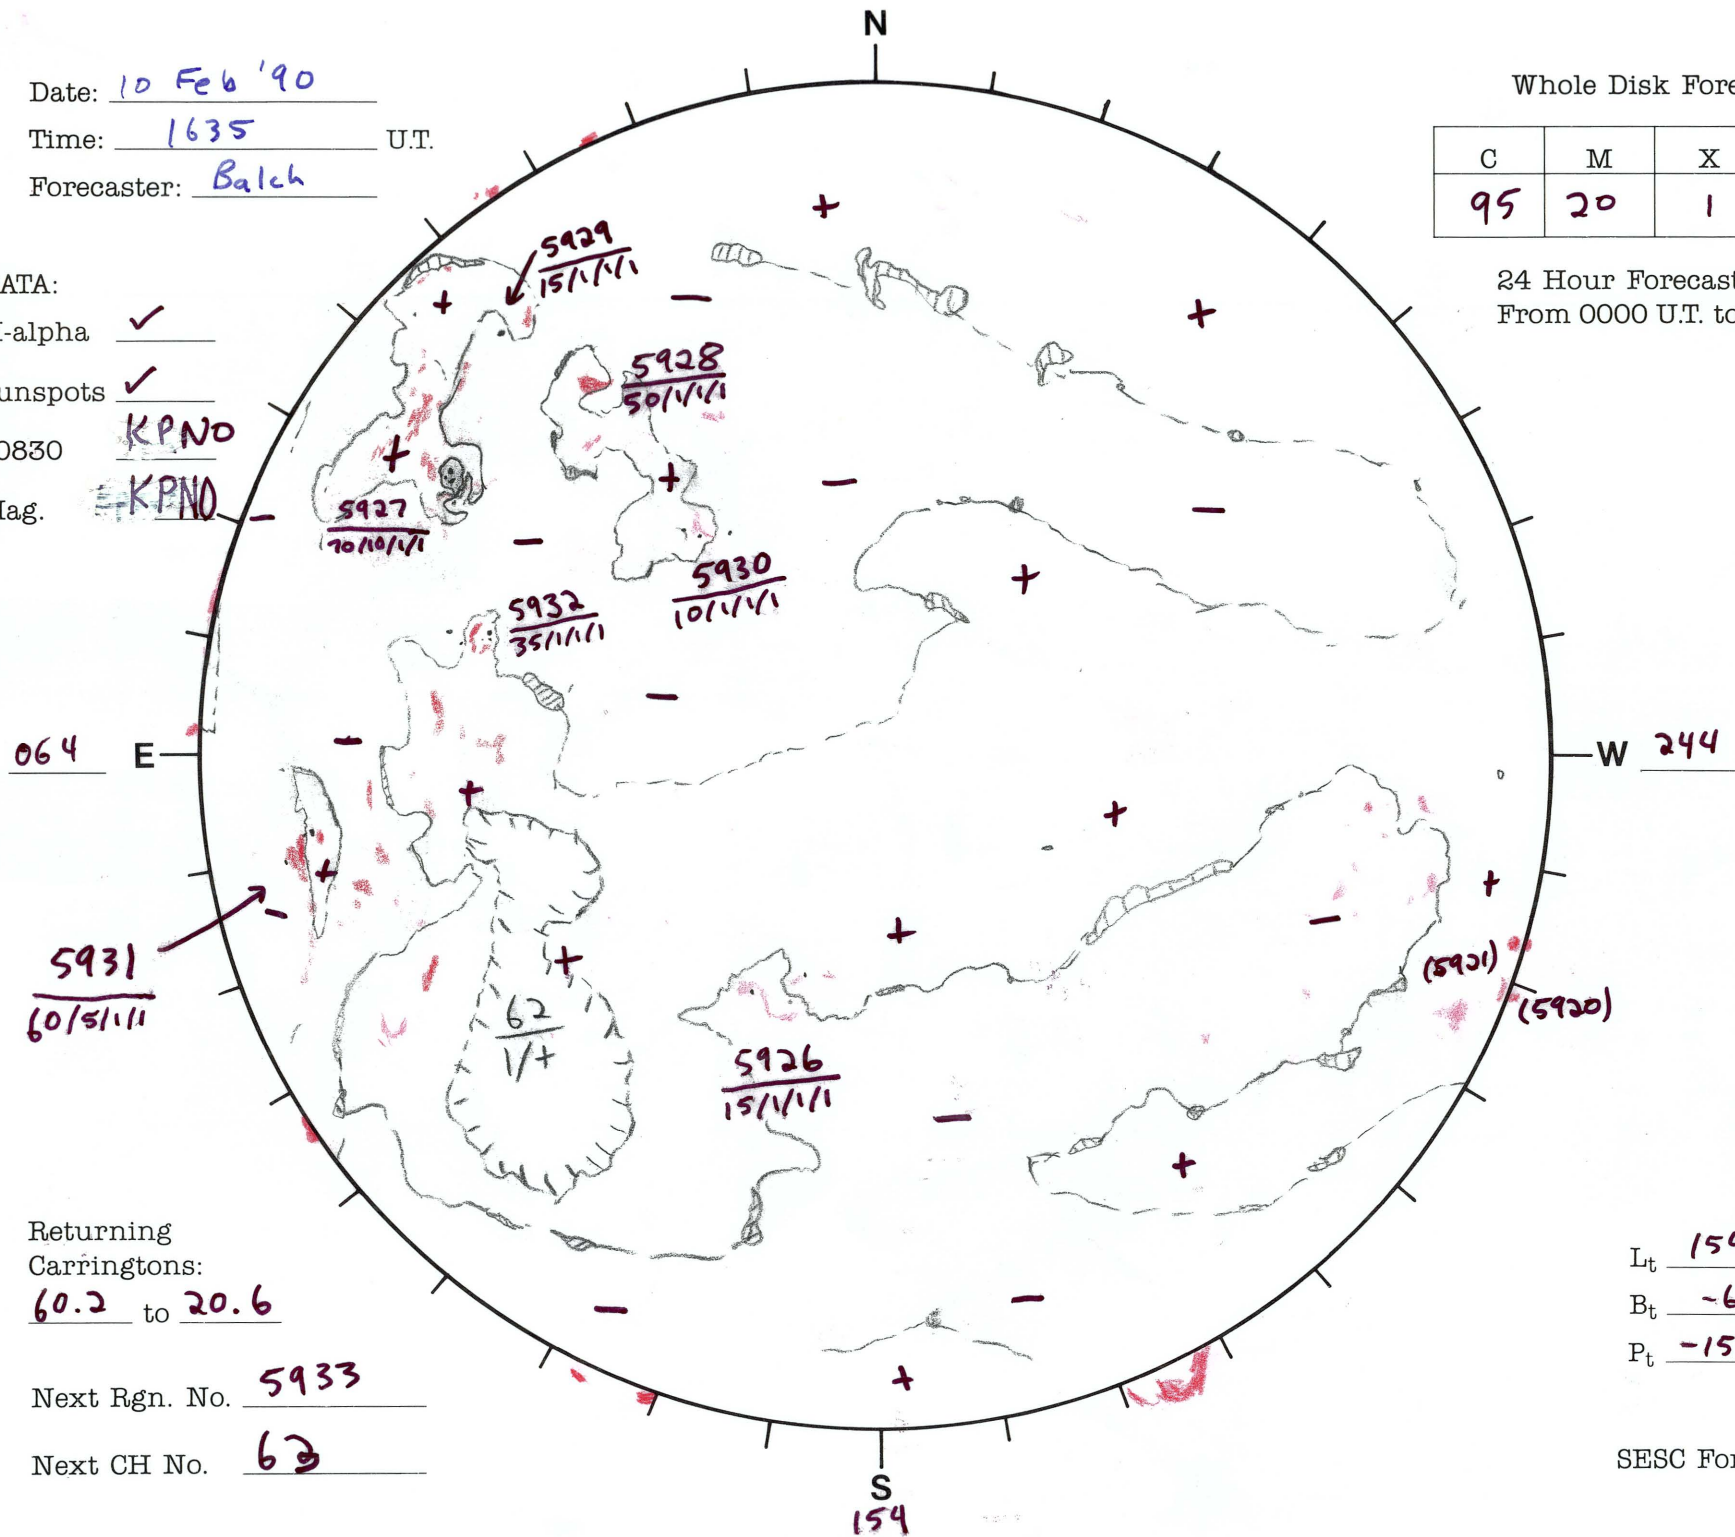

Date: 10 Feb '90
 Time: 1635 U.T.
 Forecaster: Balch

Whole Disk Forecast

C	M	X	P
95	20	1	1

24 Hour Forecast
 From 0000 U.T. to 0000 U.T.

DATA:
 H-alpha
 Sunspots
 10830 KPNO
 Mag. KPNO

064 E

W 244

S
154

Returning Carringtons:
60.2 to 20.6

Next Rgn. No. 5933

Next CH No. 62

L_t 154.3
 B_t -6.6
 P_t -15.8