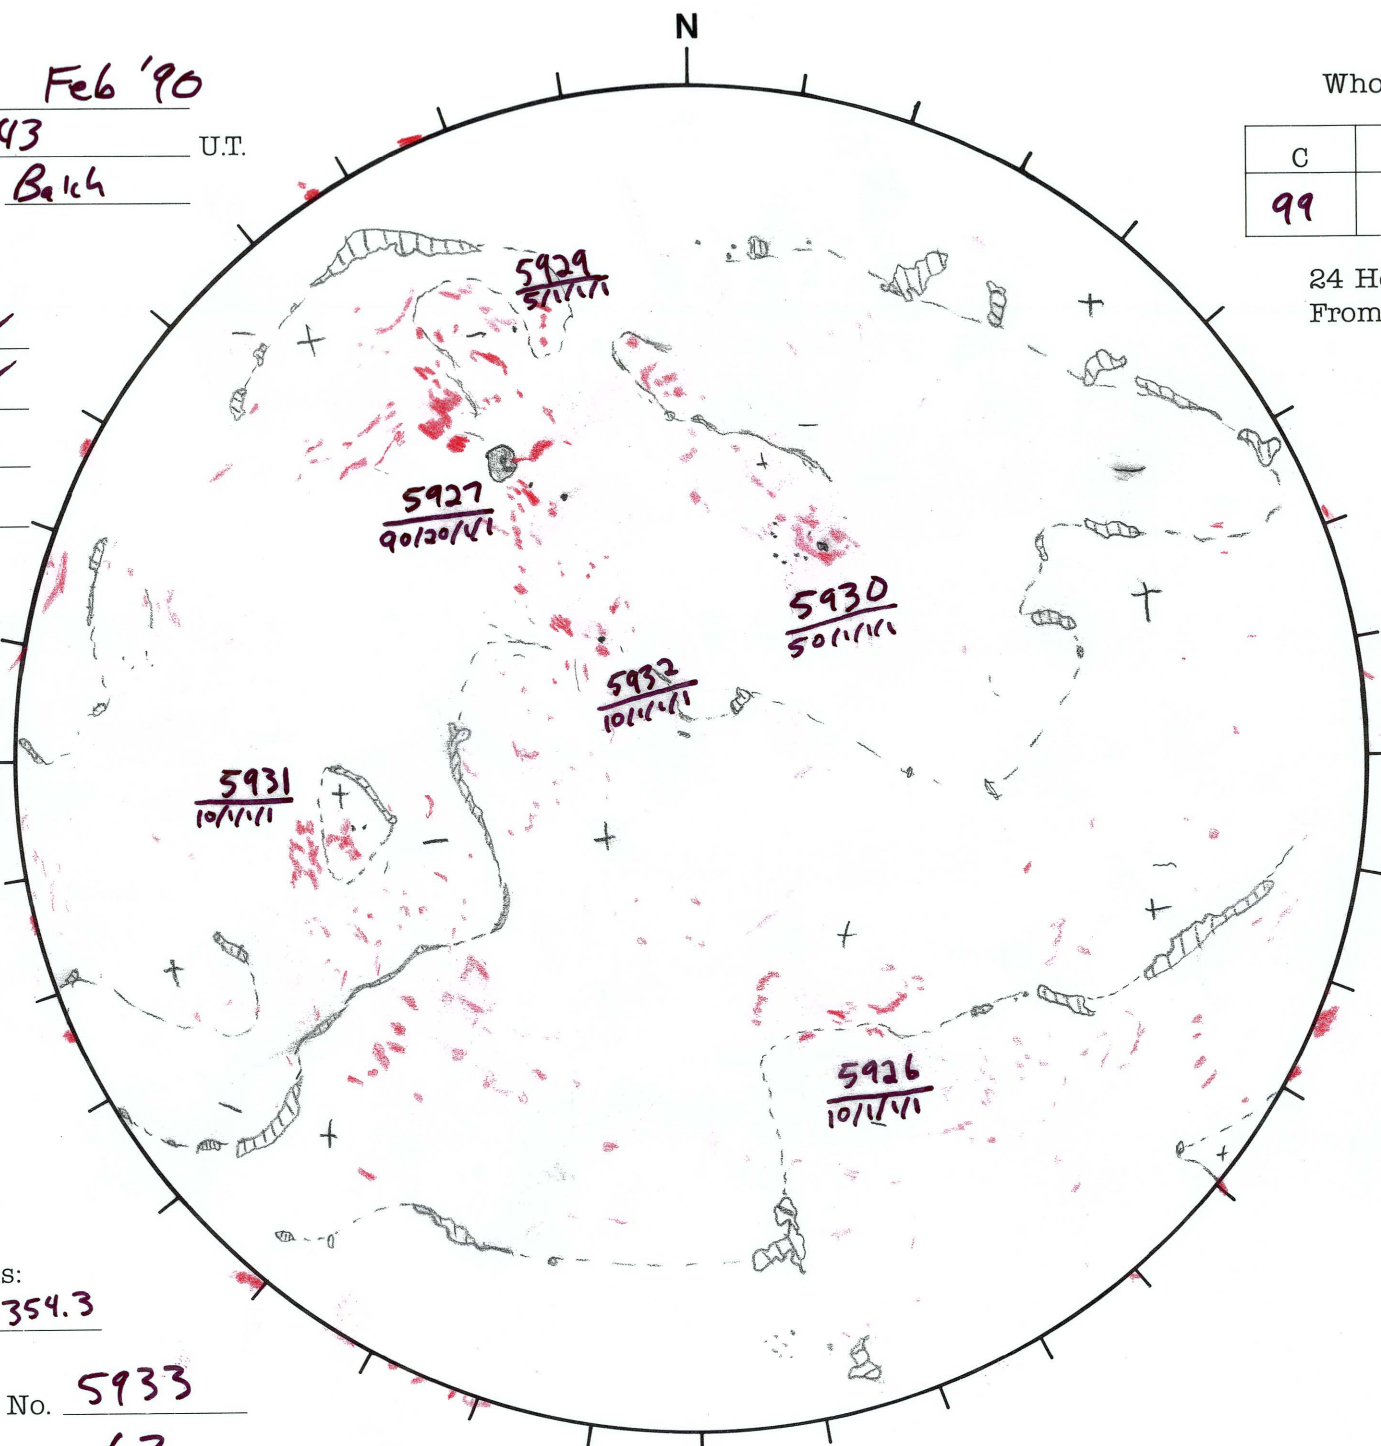

Date: 12 Feb '90
 Time: 1643 U.T.
 Forecaster: Belch

Whole Disk Forecast

C	M	X	P
99	20	1	1

24 Hour Forecast
 From 0000 U.T. to 0000 U.T.

DATA:
 H-alpha
 Sunspots
 10830 na
 Mag. na

038 E

W 218

Returning Carringtons:
33.8 to 354.3

L_t 127.8
 B_t -6.7
 P_t -16.6

Next Rgn. No. 5933

Next CH No. 63

S
128