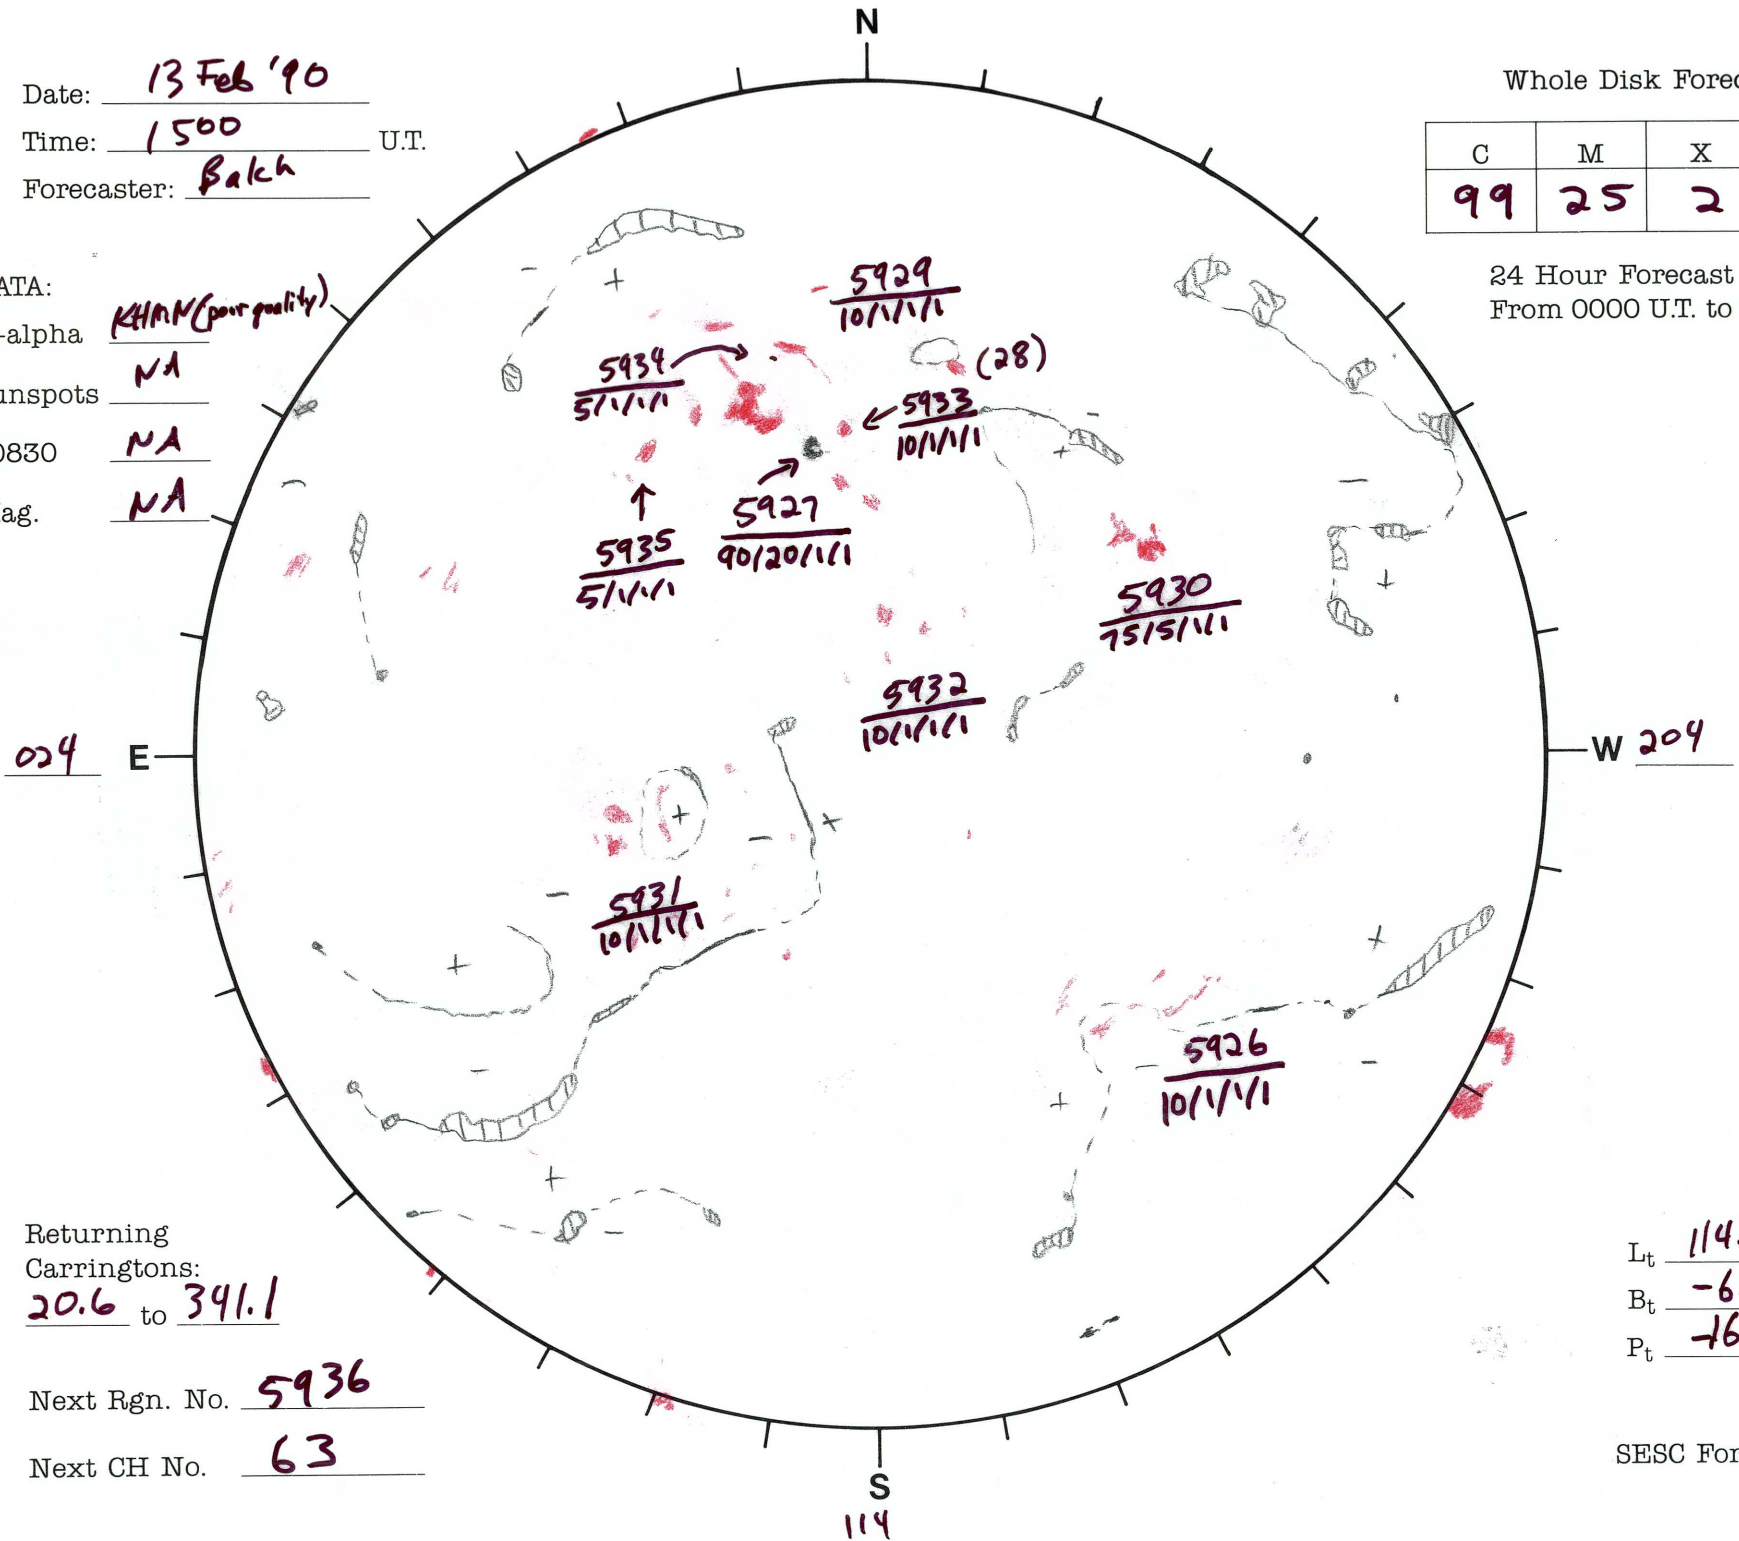

Date: 13 Feb '90
 Time: 1500 U.T.
 Forecaster: Balch

Whole Disk Forecast

C	M	X	P
99	25	2	2

24 Hour Forecast
 From 0000 U.T. to 0000 U.T.

DATA:
 H-alpha KHMN (poor quality)
 Sunspots NA
 10830 NA
 Mag. NA

Returning Carringtons:
20.6 to 341.1

Next Rgn. No. 5936

Next CH No. 63

L_t 114.2
 B_t -6.8
 P_t -16.9