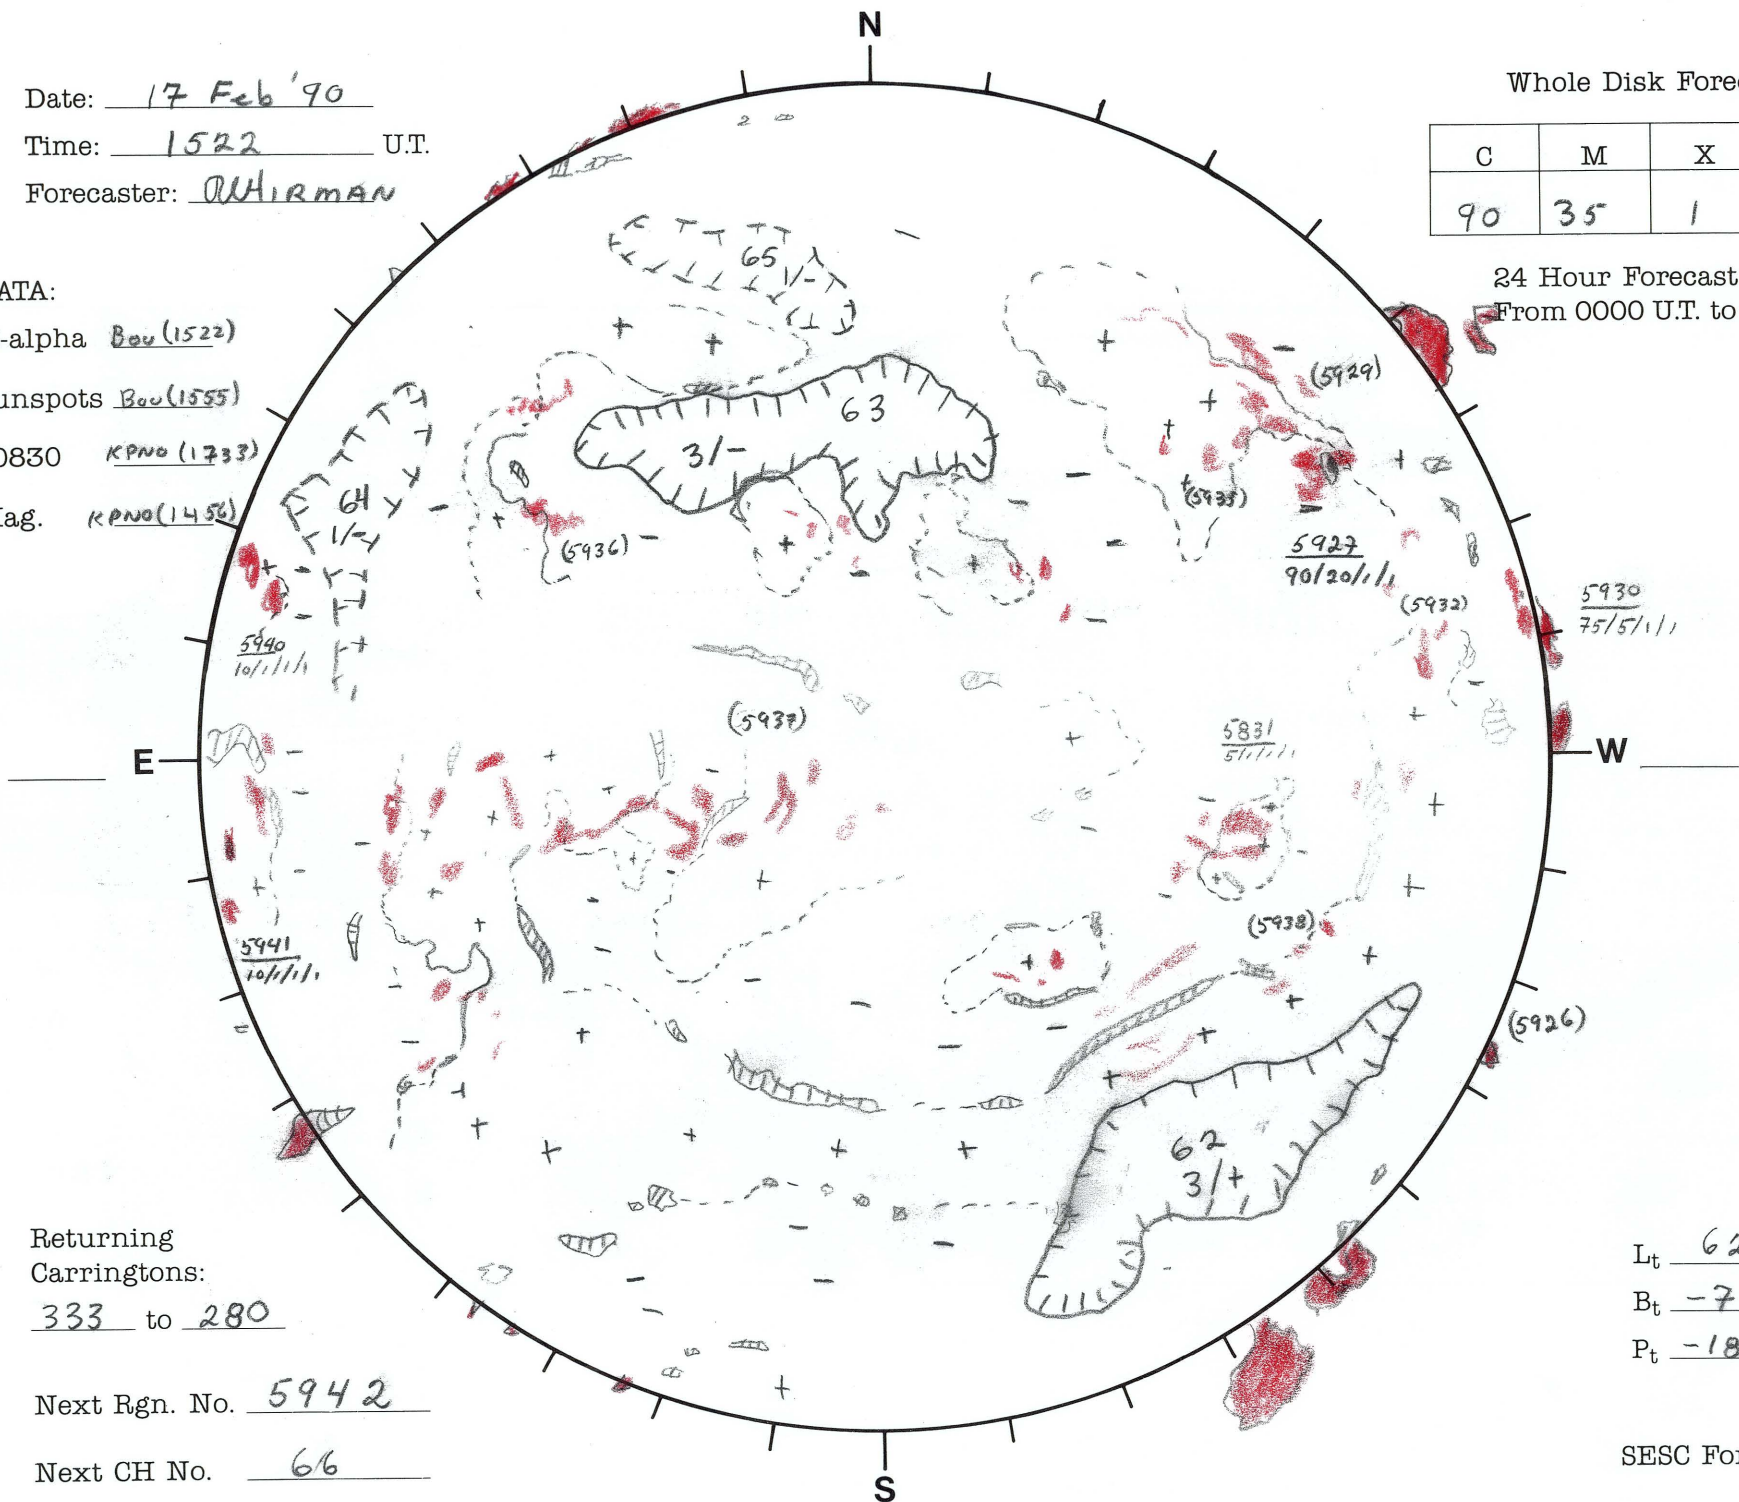

Date: 17 Feb '90
 Time: 1522 U.T.
 Forecaster: WHIRMAN

Whole Disk Forecast

C	M	X	P
90	35	1	1

DATA:

H-alpha Bov (1522)

Sunspots Bov (1555)

10830 KPNO (1733)

Mag. KPNO (1456)

24 Hour Forecast
 From 0000 U.T. to 0000 U.T.

Returning Carringtons:
333 to 280

Next Rgn. No. 5942

Next CH No. 66

Lt 62.8
 Bt -7.0
 Pt -18.2