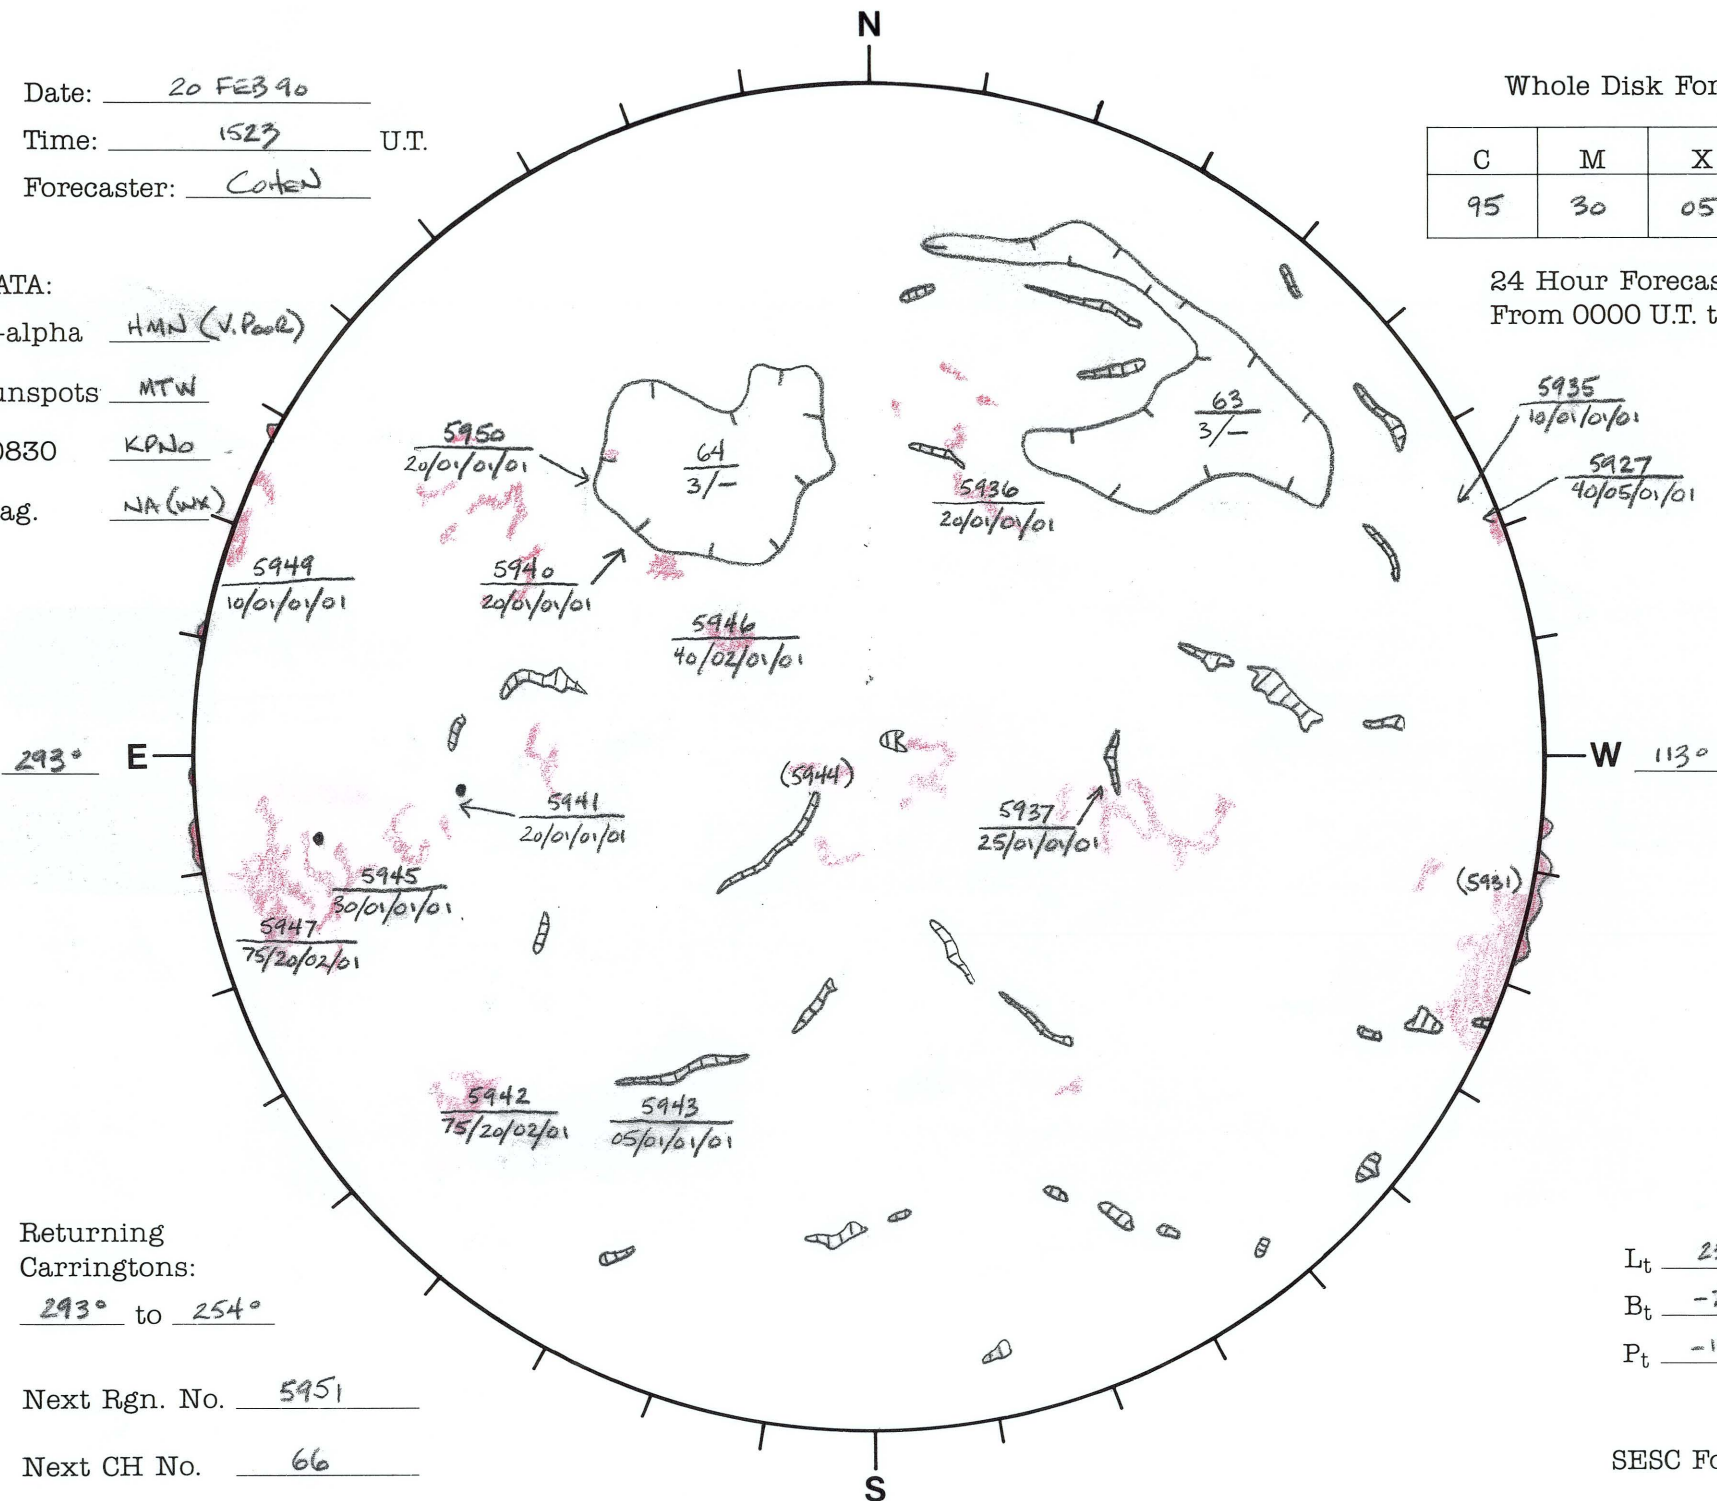

Date: 20 FEB 90
 Time: 1523 U.T.
 Forecaster: COTEN

Whole Disk Forecast

C	M	X	P
95	30	05	01

24 Hour Forecast
 From 0000 U.T. to 0000 U.T.

DATA:
 H-alpha HMN (V. Poor)
 Sunspots MTW
 10830 KPN0
 Mag. NA (WX)

Returning Carringtons:
293° to 254°

L_t 23.2°
 B_t -7.1°
 P_t -19.1°

Next Rgn. No. 5951

Next CH No. 66