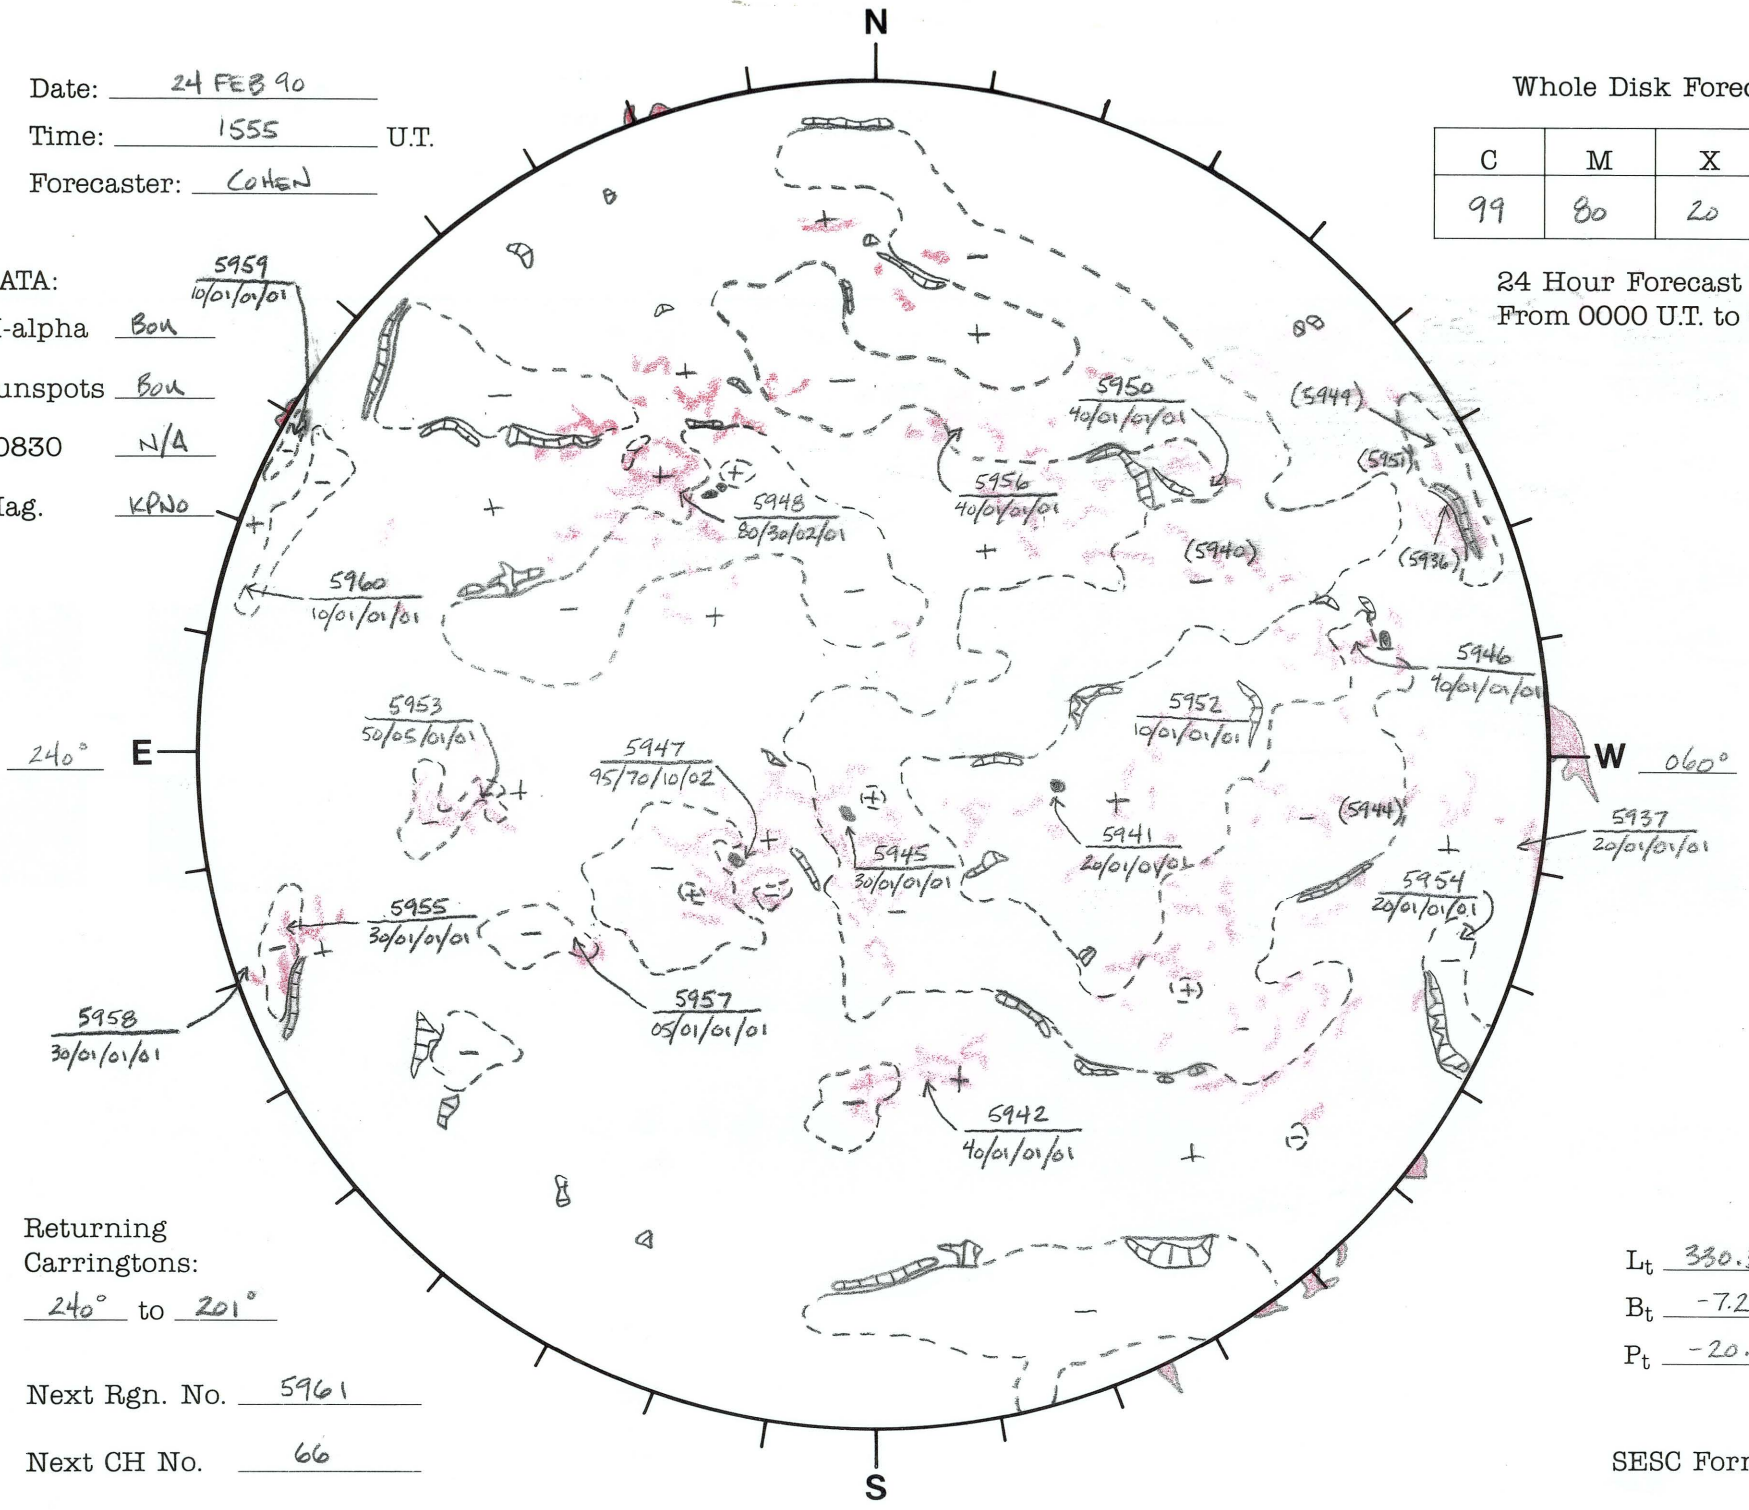

Date: 24 FEB 90
 Time: 1555 U.T.
 Forecaster: COHEN

Whole Disk Forecast

C	M	X	P
99	80	20	05

24 Hour Forecast
 From 0000 U.T. to 0000 U.T.

DATA:
 H-alpha Bou
 Sunspots Bou
 10830 N/A
 Mag. KPNO

Returning Carringtons:
240° to 201°

L_t 330.3°
 B_t -7.2°
 P_t -20.3°

Next Rgn. No. 5961
 Next CH No. 66