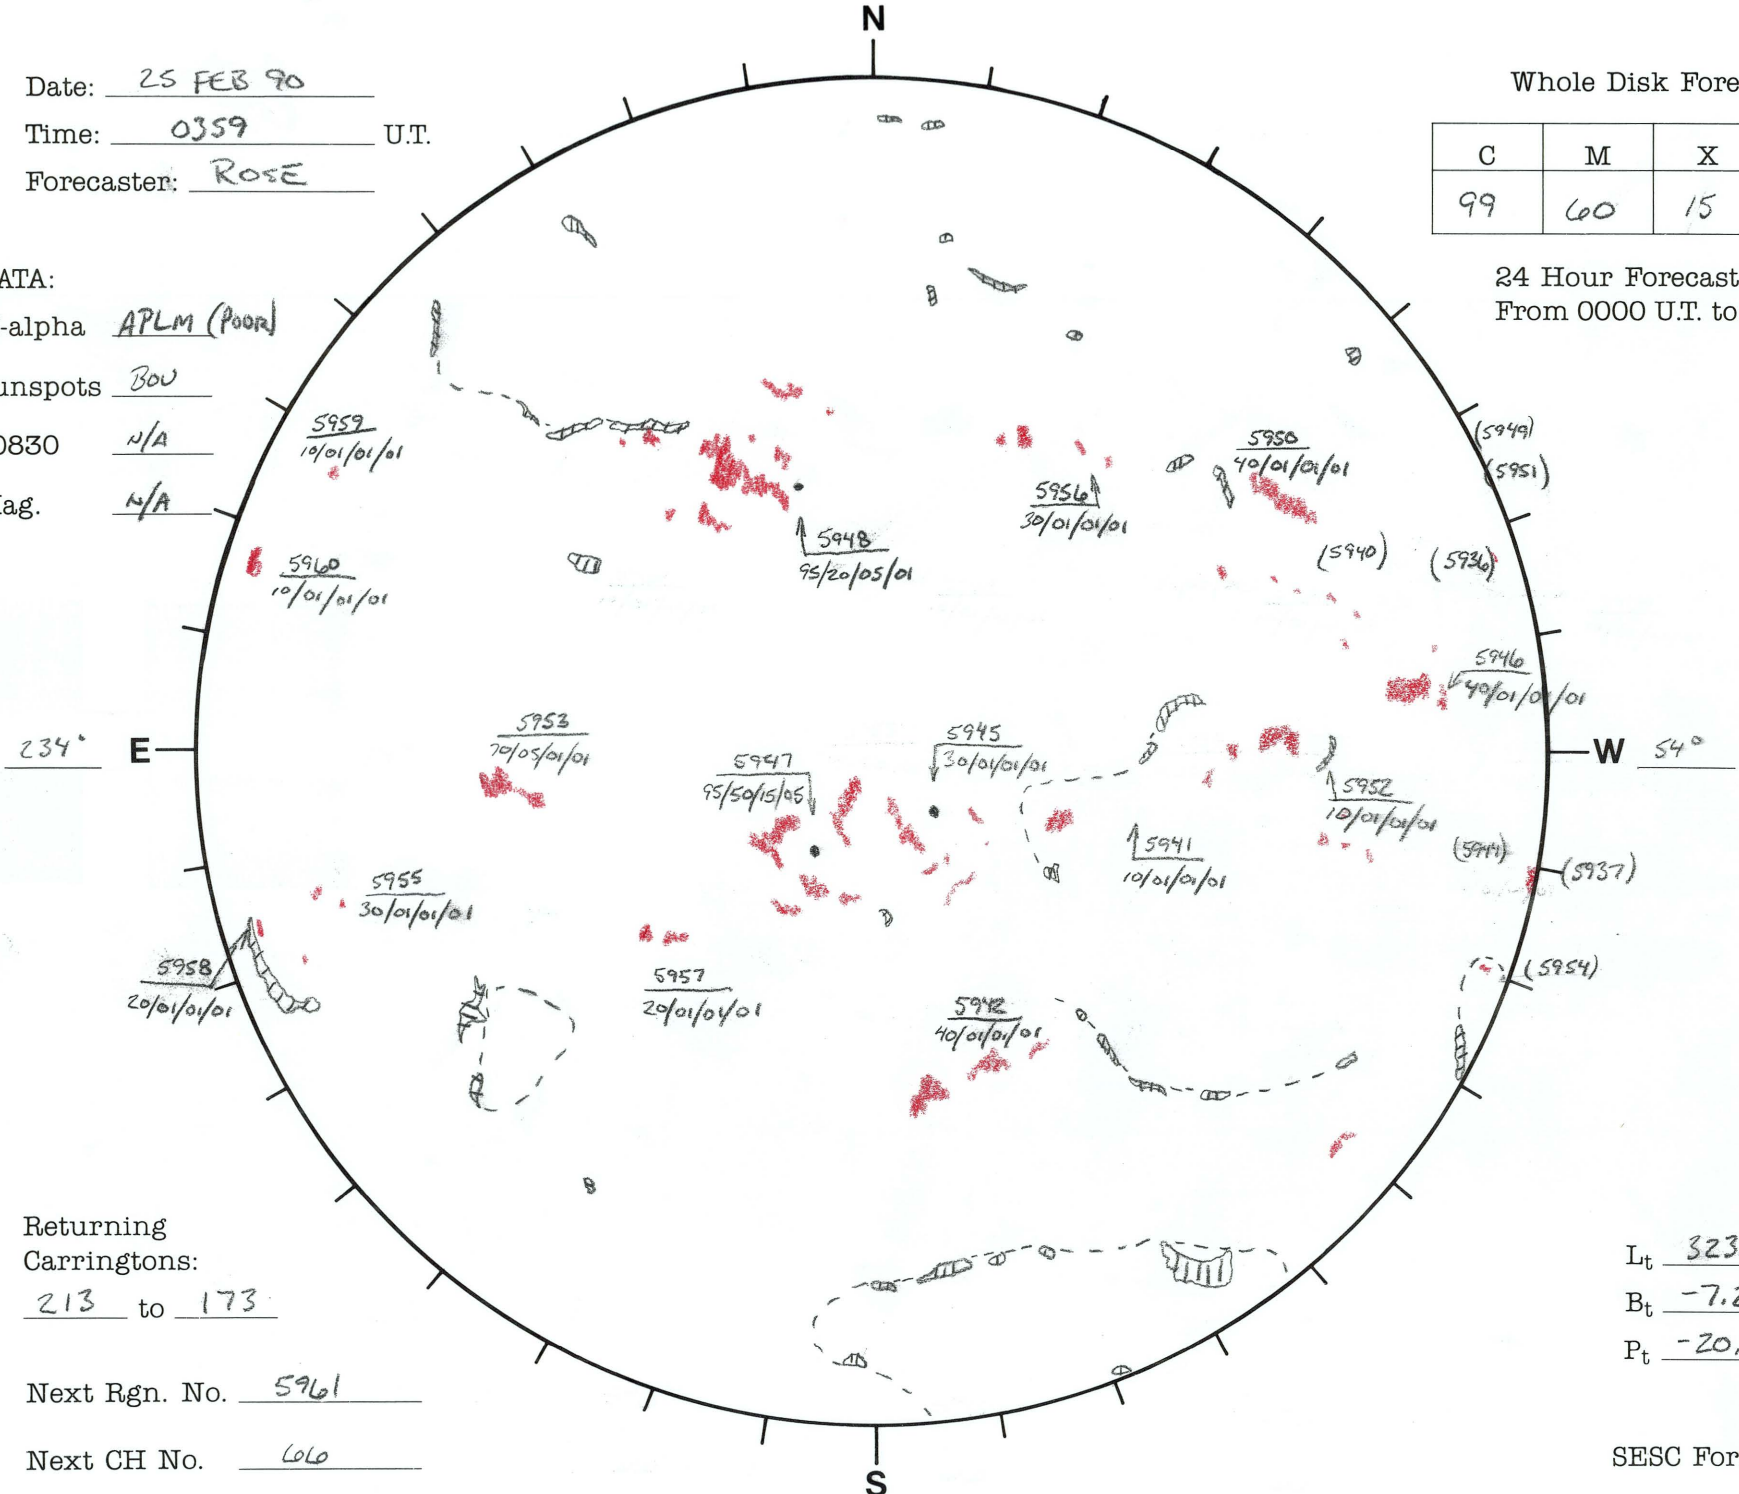

Date: 25 FEB 90  
 Time: 0359 U.T.  
 Forecaster: ROSE

Whole Disk Forecast

C	M	X	P
99	600	15	05

24 Hour Forecast  
 From 0000 U.T. to 0000 U.T.

DATA:  
 H-alpha APLM (Poor)  
 Sunspots 300  
 10830 N/A  
 Mag. N/A

Returning Carringtons:  
213 to 173

Next Rgn. No. 5961

Next CH No. 6060

$L_t$  323.6°  
 $B_t$  -7.2°  
 $P_t$  -20.5°