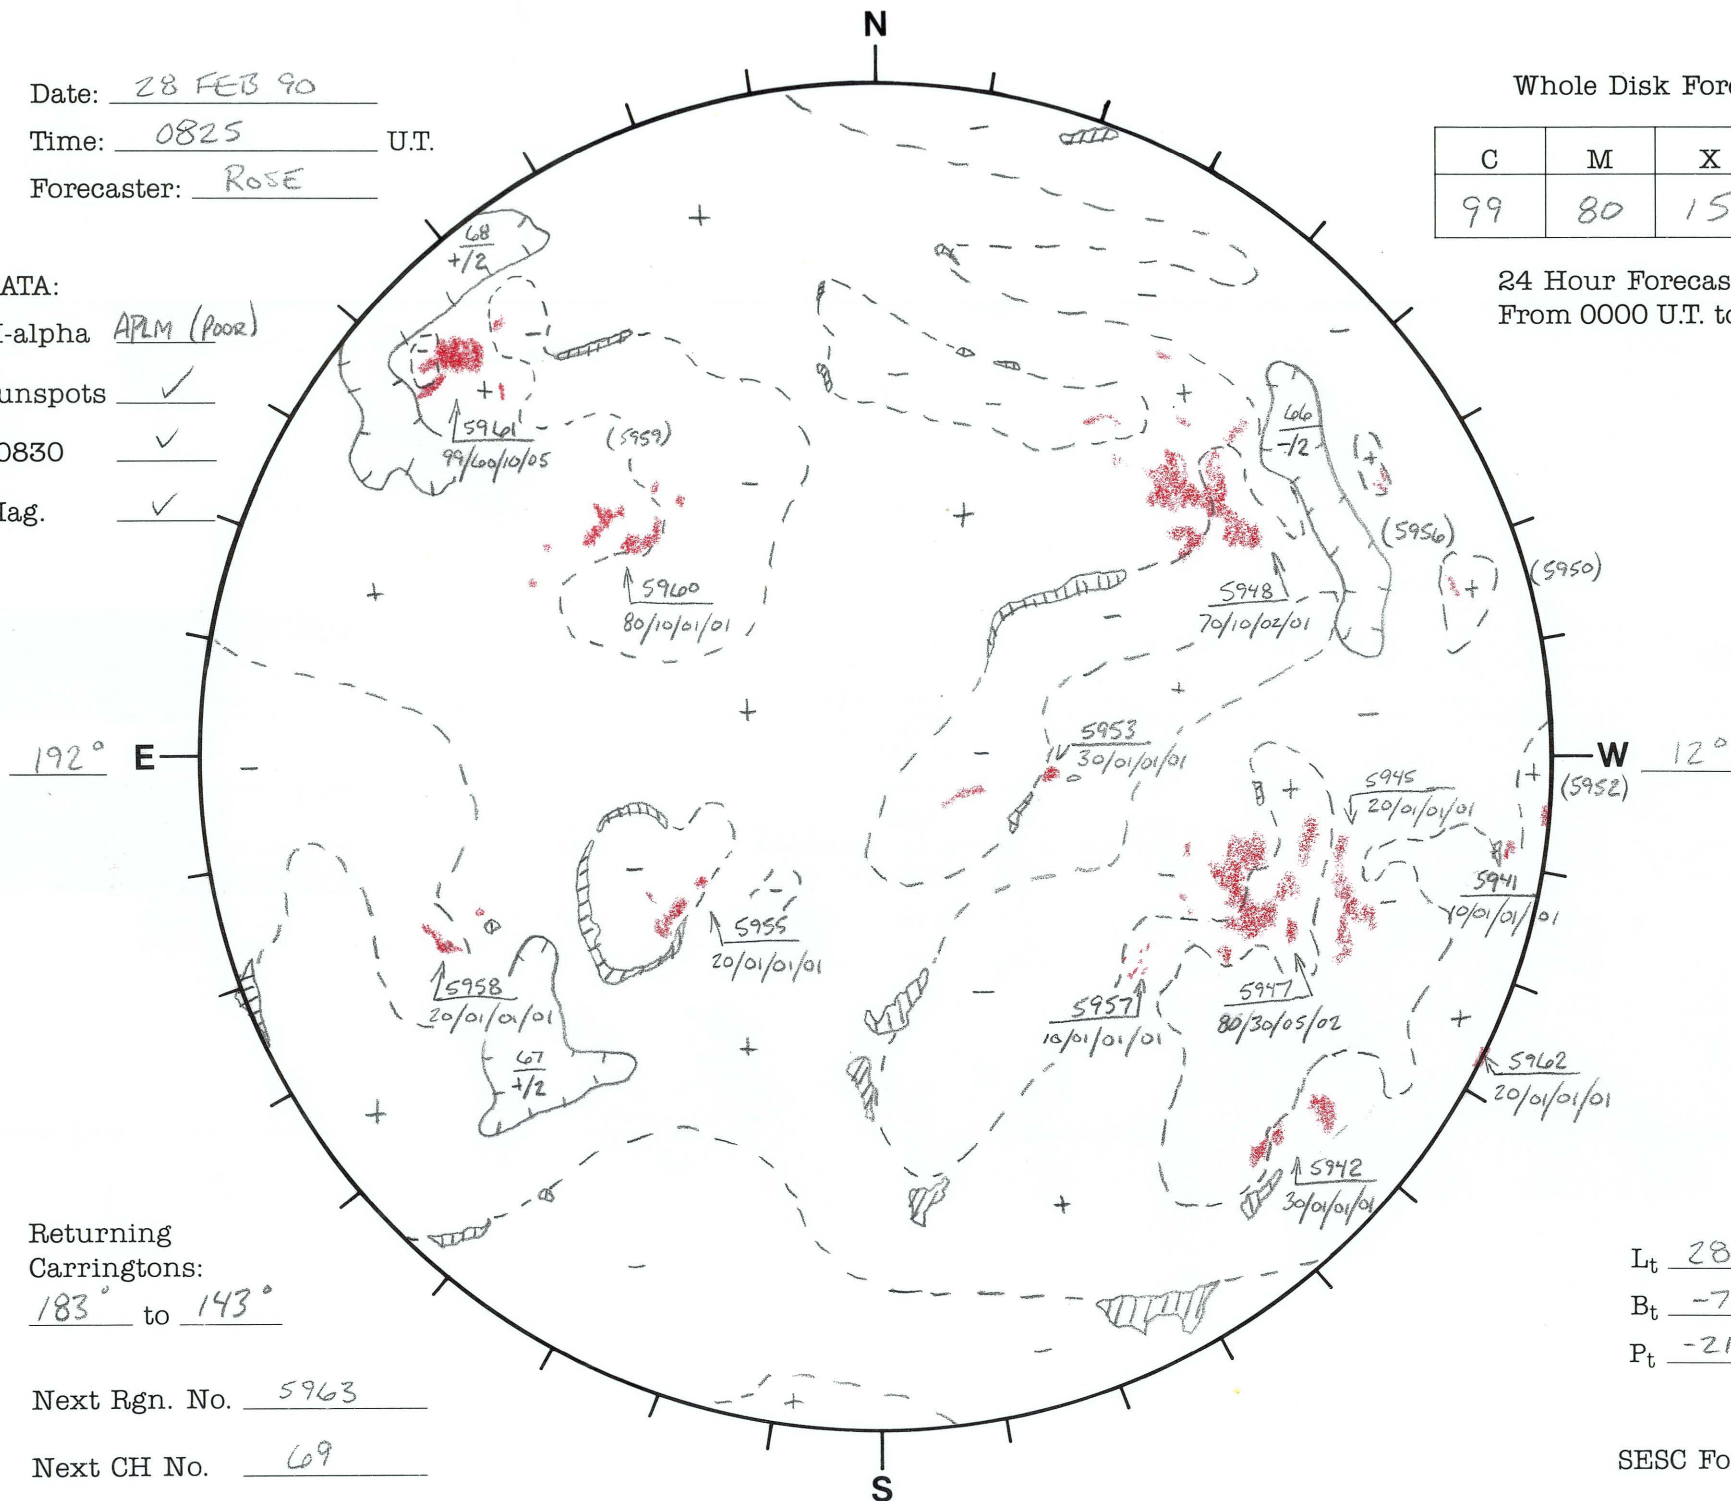

Date: 28 FEB 90  
 Time: 0825 U.T.  
 Forecaster: ROSE

Whole Disk Forecast

C	M	X	P
99	80	15	05

24 Hour Forecast  
 From 0000 U.T. to 0000 U.T.

DATA:  
 H-alpha APLM (Poor)  
 Sunspots   
 10830   
 Mag.

Returning Carringtons:  
183° to 143°

$L_t$  281.7°  
 $B_t$  -7.2°  
 $P_t$  -21.3°

Next Rgn. No. 5963

Next CH No. 69