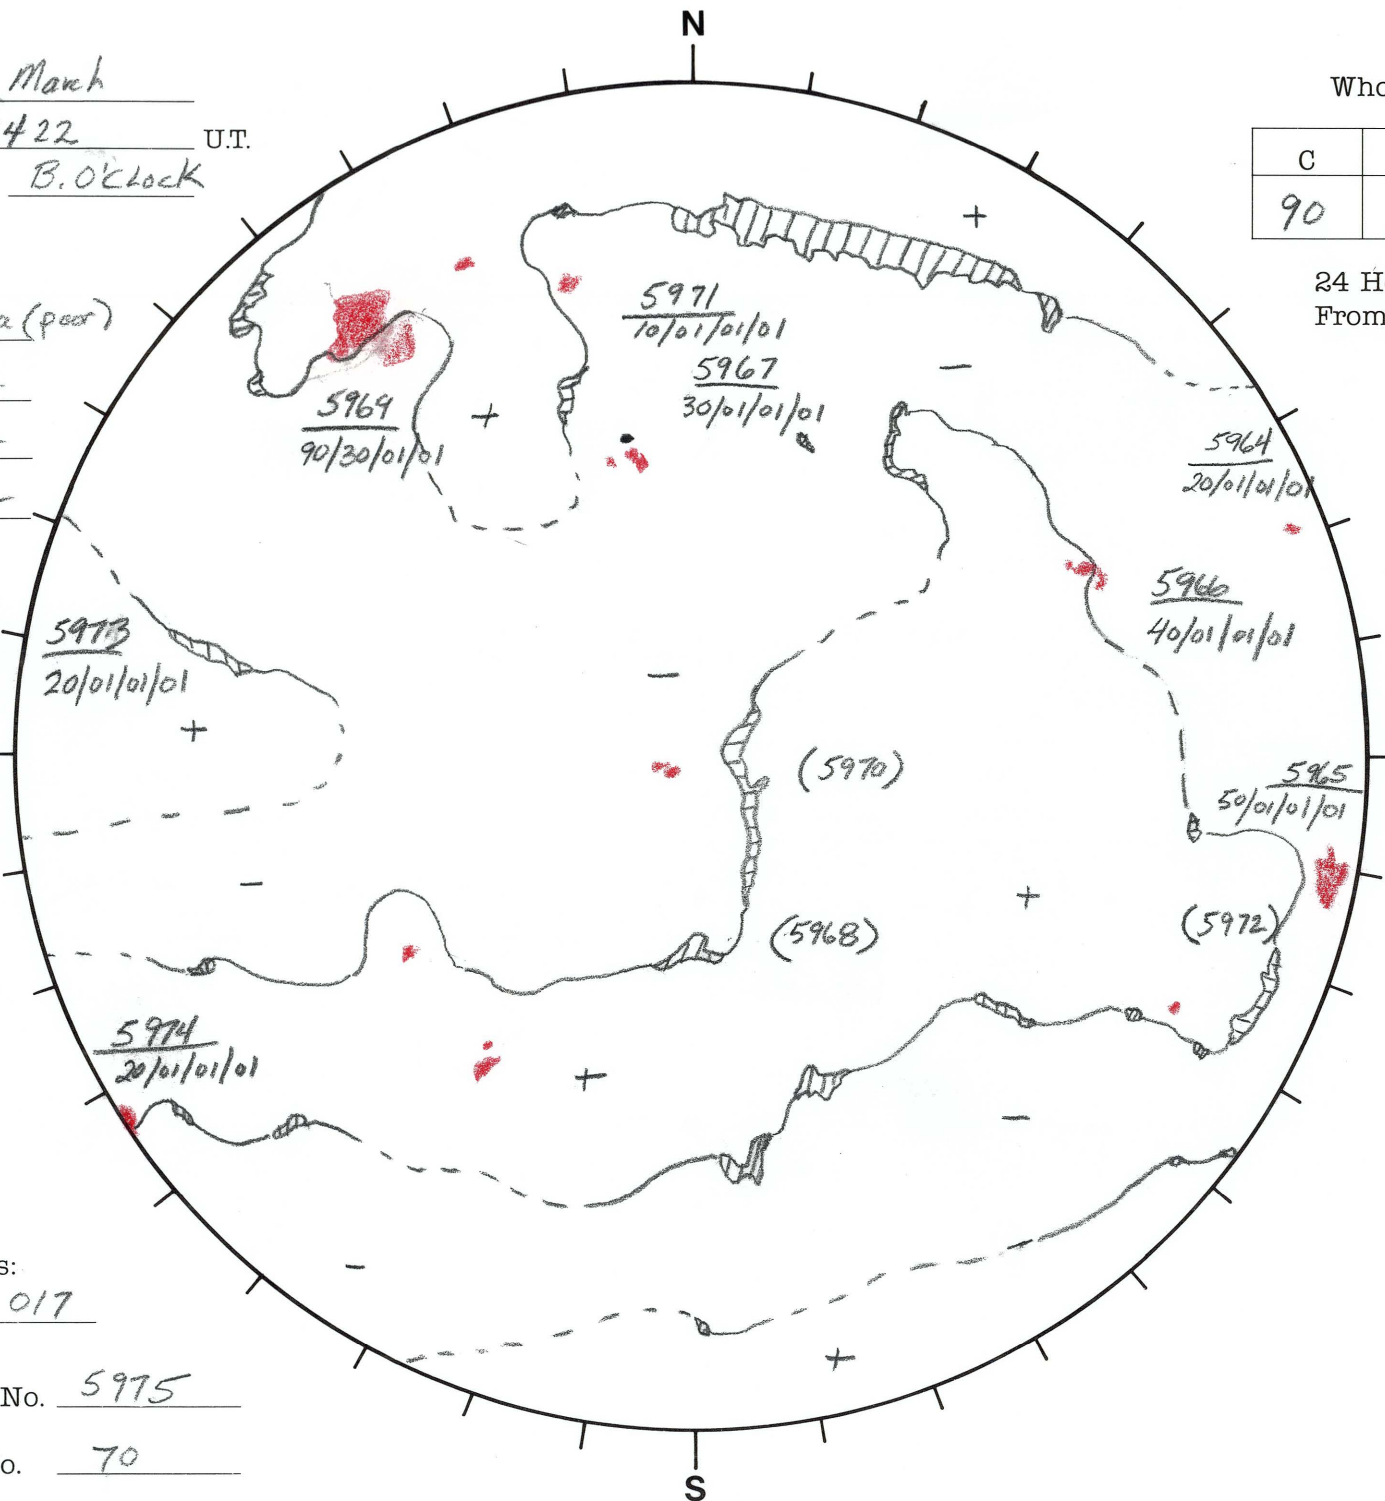

Date: 13 March
 Time: 1422 U.T.
 Forecaster: B. O'Clock

Whole Disk Forecast

C	M	X	P
90	30	01	01

24 Hour Forecast
 From 0000 U.T. to 0000 U.T.

DATA:
 H-alpha Lea (poor)
 Sunspots —
 10830 —
 Mag. —

017 E

W 197

Returning
 Carringtons:
337 to 017

L_t 107.1
 B_t -7.2
 P_t -24.2

Next Rgn. No. 5975

Next CH No. 70