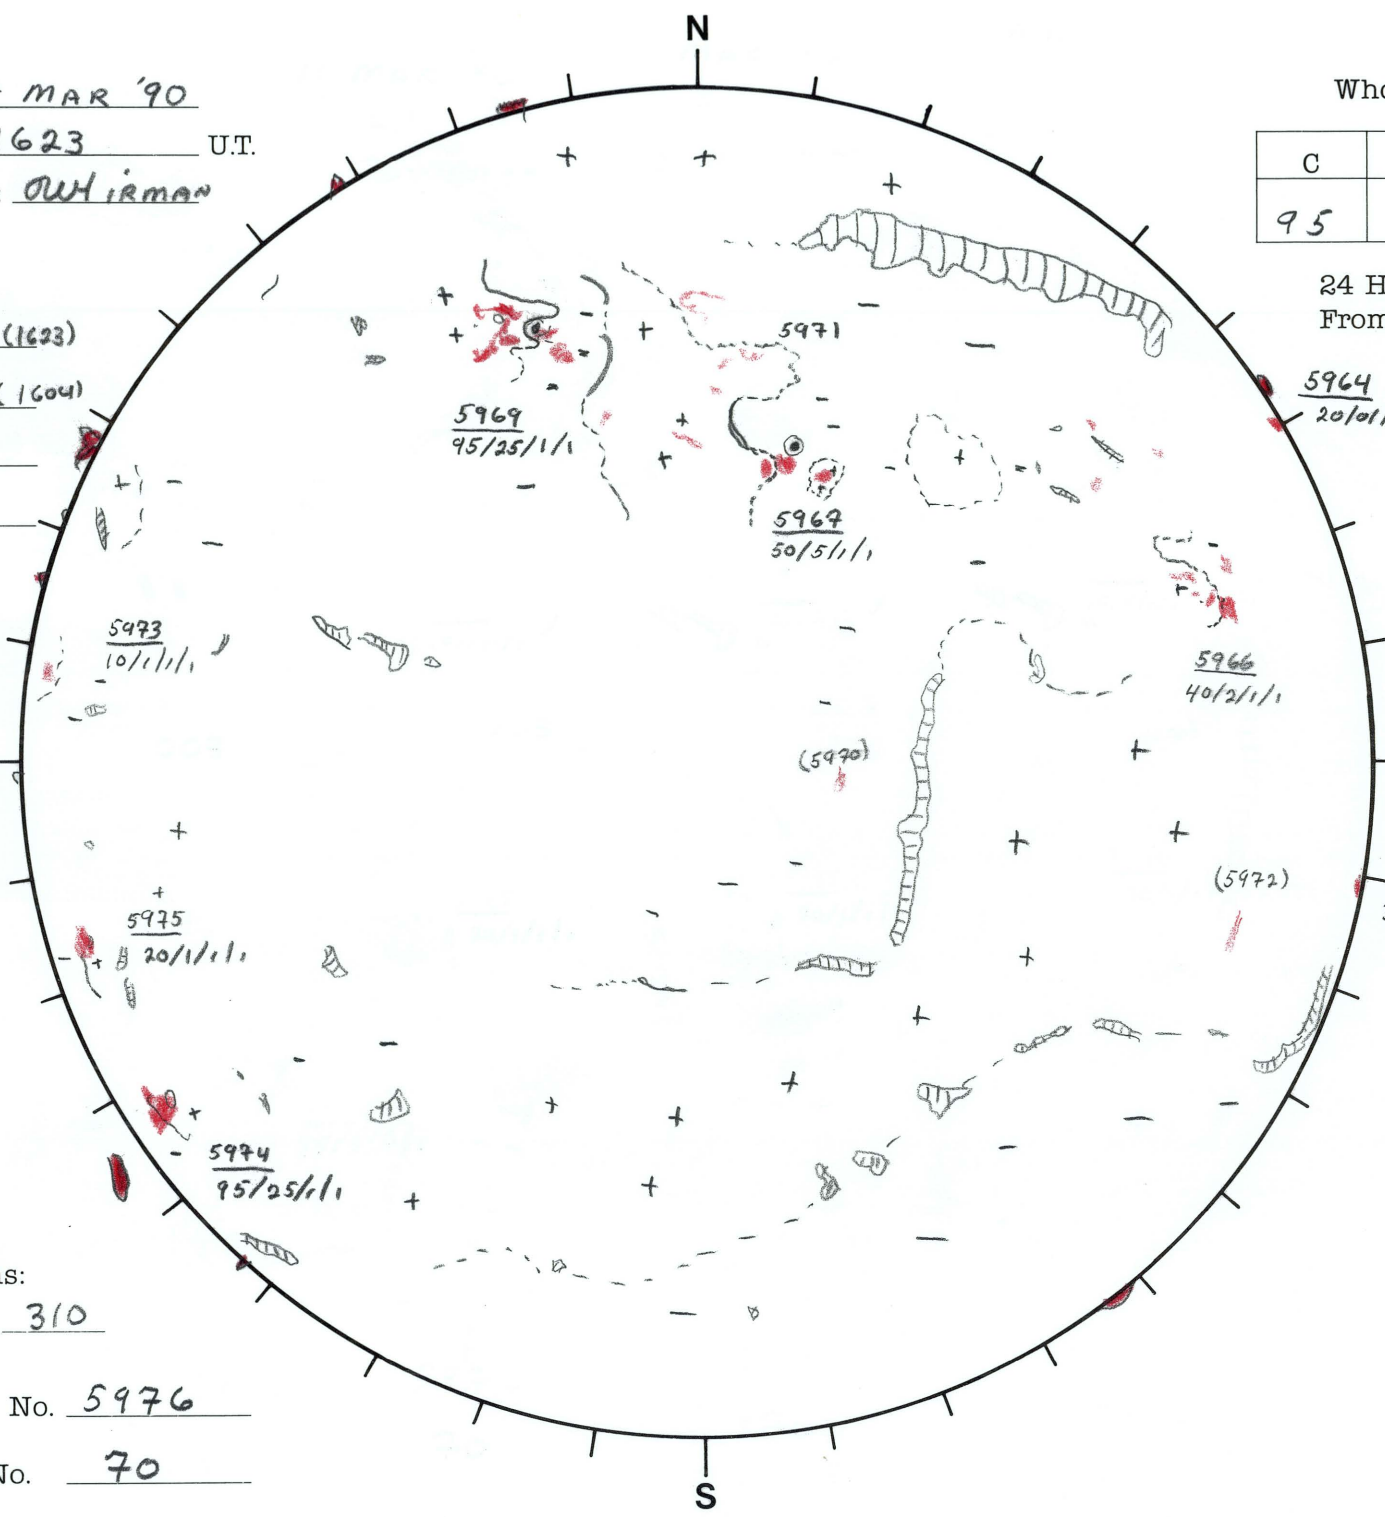

Date: 14 MAR '90
 Time: 1623 U.T.
 Forecaster: OWHirman

Whole Disk Forecast

C	M	X	P
95	40	01	01

24 Hour Forecast
 From 0000 U.T. to 0000 U.T.

DATA:
 H-alpha Bou(1623)
 Sunspots Bou(1604)
 10830 _____
 Mag. _____

003 E

W 310

Returning Carringtons:
003 to 310

L_t 92.8
 B_t -7.2
 P_t -24.4

Next Rgn. No. 5976

Next CH No. 70