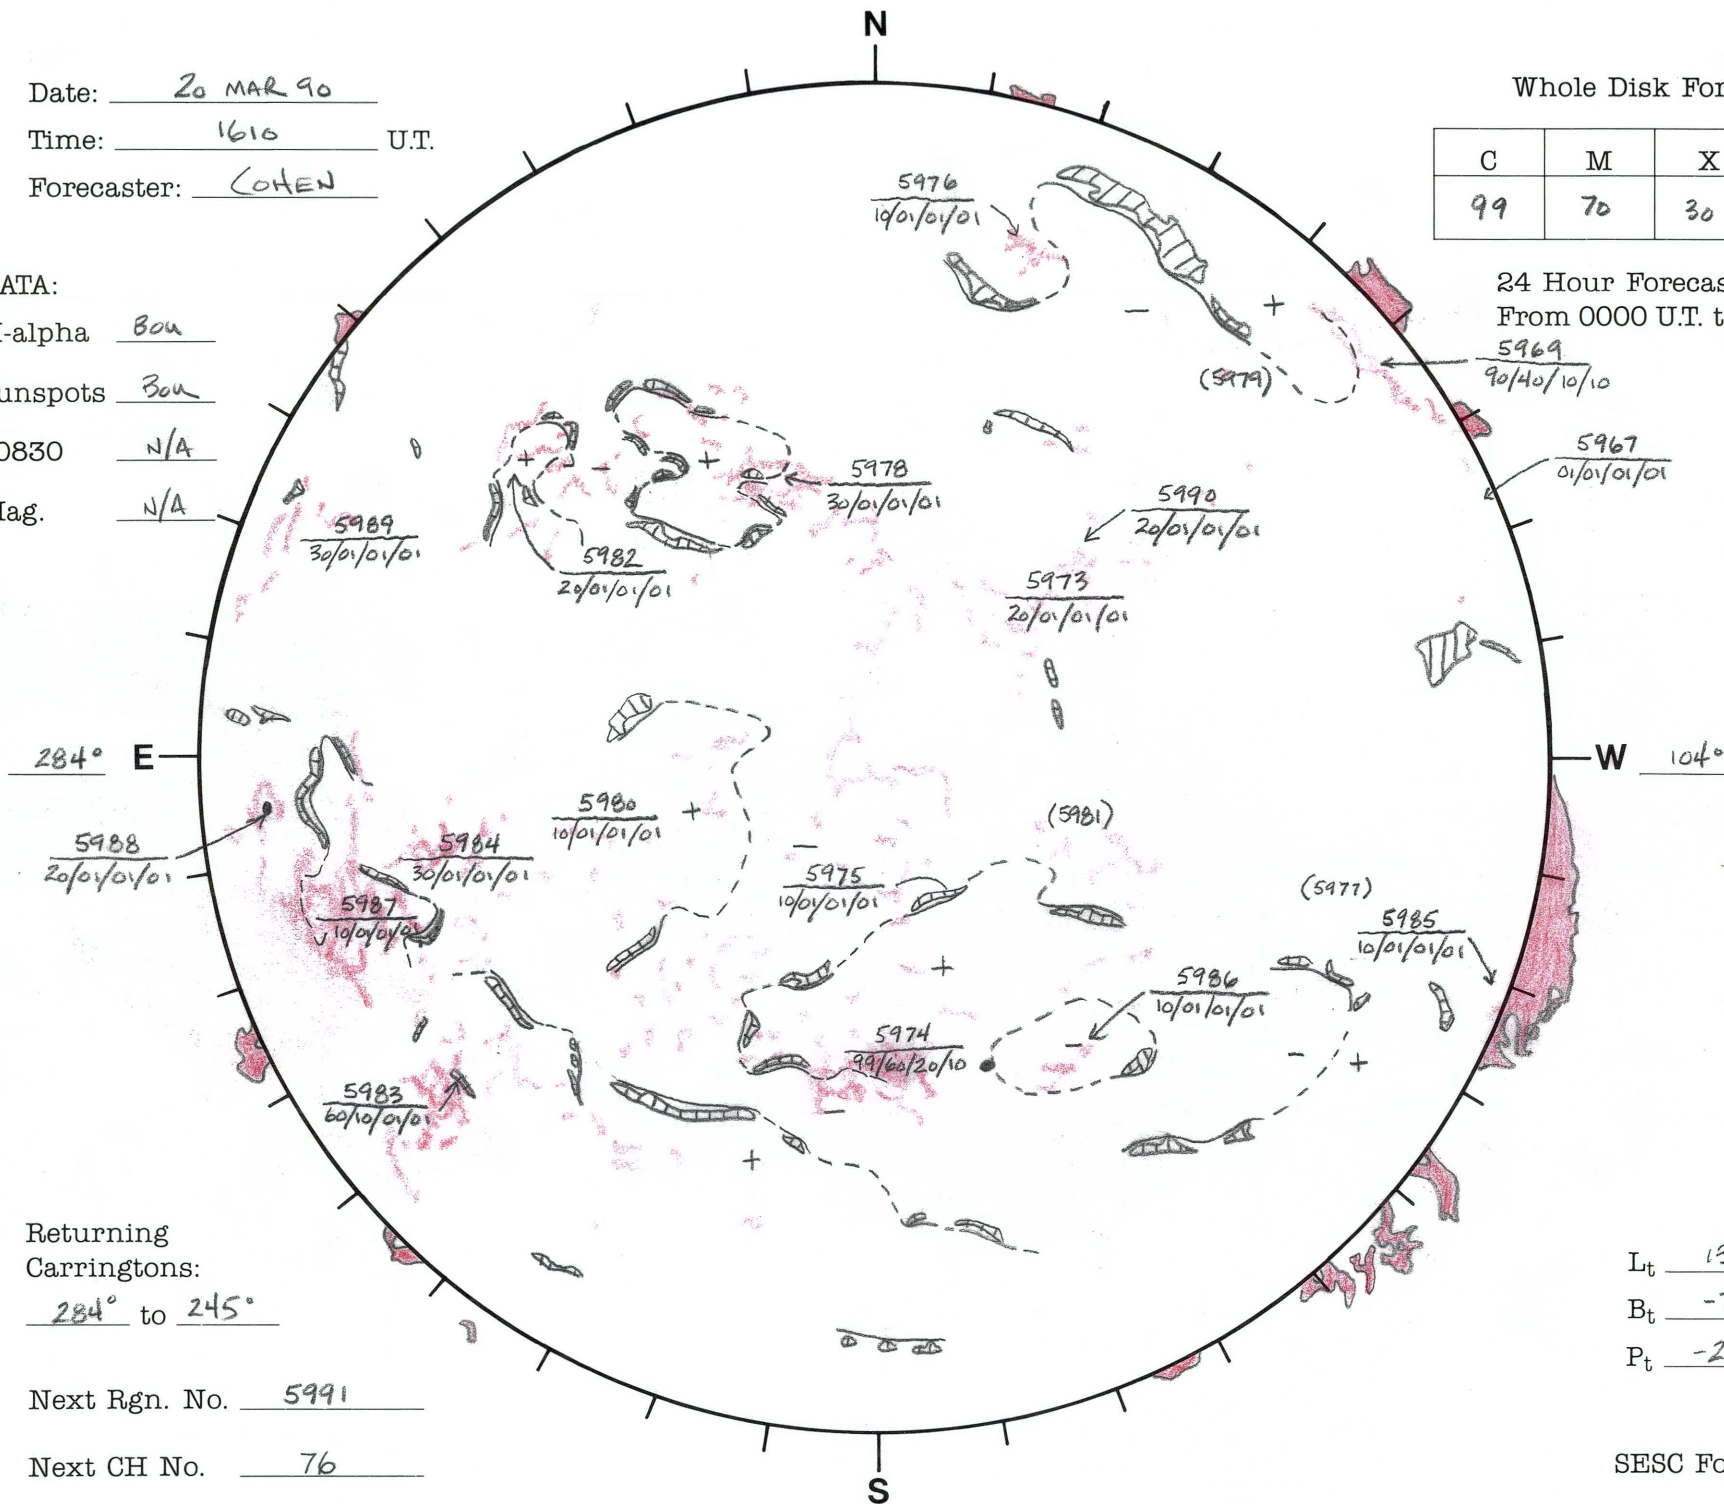

Date: 20 MAR 90
 Time: 1616 U.T.
 Forecaster: COHEN

Whole Disk Forecast

C	M	X	P
99	70	30	20

DATA:
 H-alpha 30u
 Sunspots 30u
 10830 N/A
 Mag. N/A

24 Hour Forecast
 From 0000 U.T. to 0000 U.T.

5969
 90/40/10/10

5967
 01/01/01/01

5973
 20/01/01/01

5980
 10/01/01/01

5975
 10/01/01/01

5986
 10/01/01/01

5983
 60/10/01/01

Returning Carringtons:
284° to 245°

L_t 13.9°
 B_t -7.1°
 P_t -25.2°

Next Rgn. No. 5991

Next CH No. 76