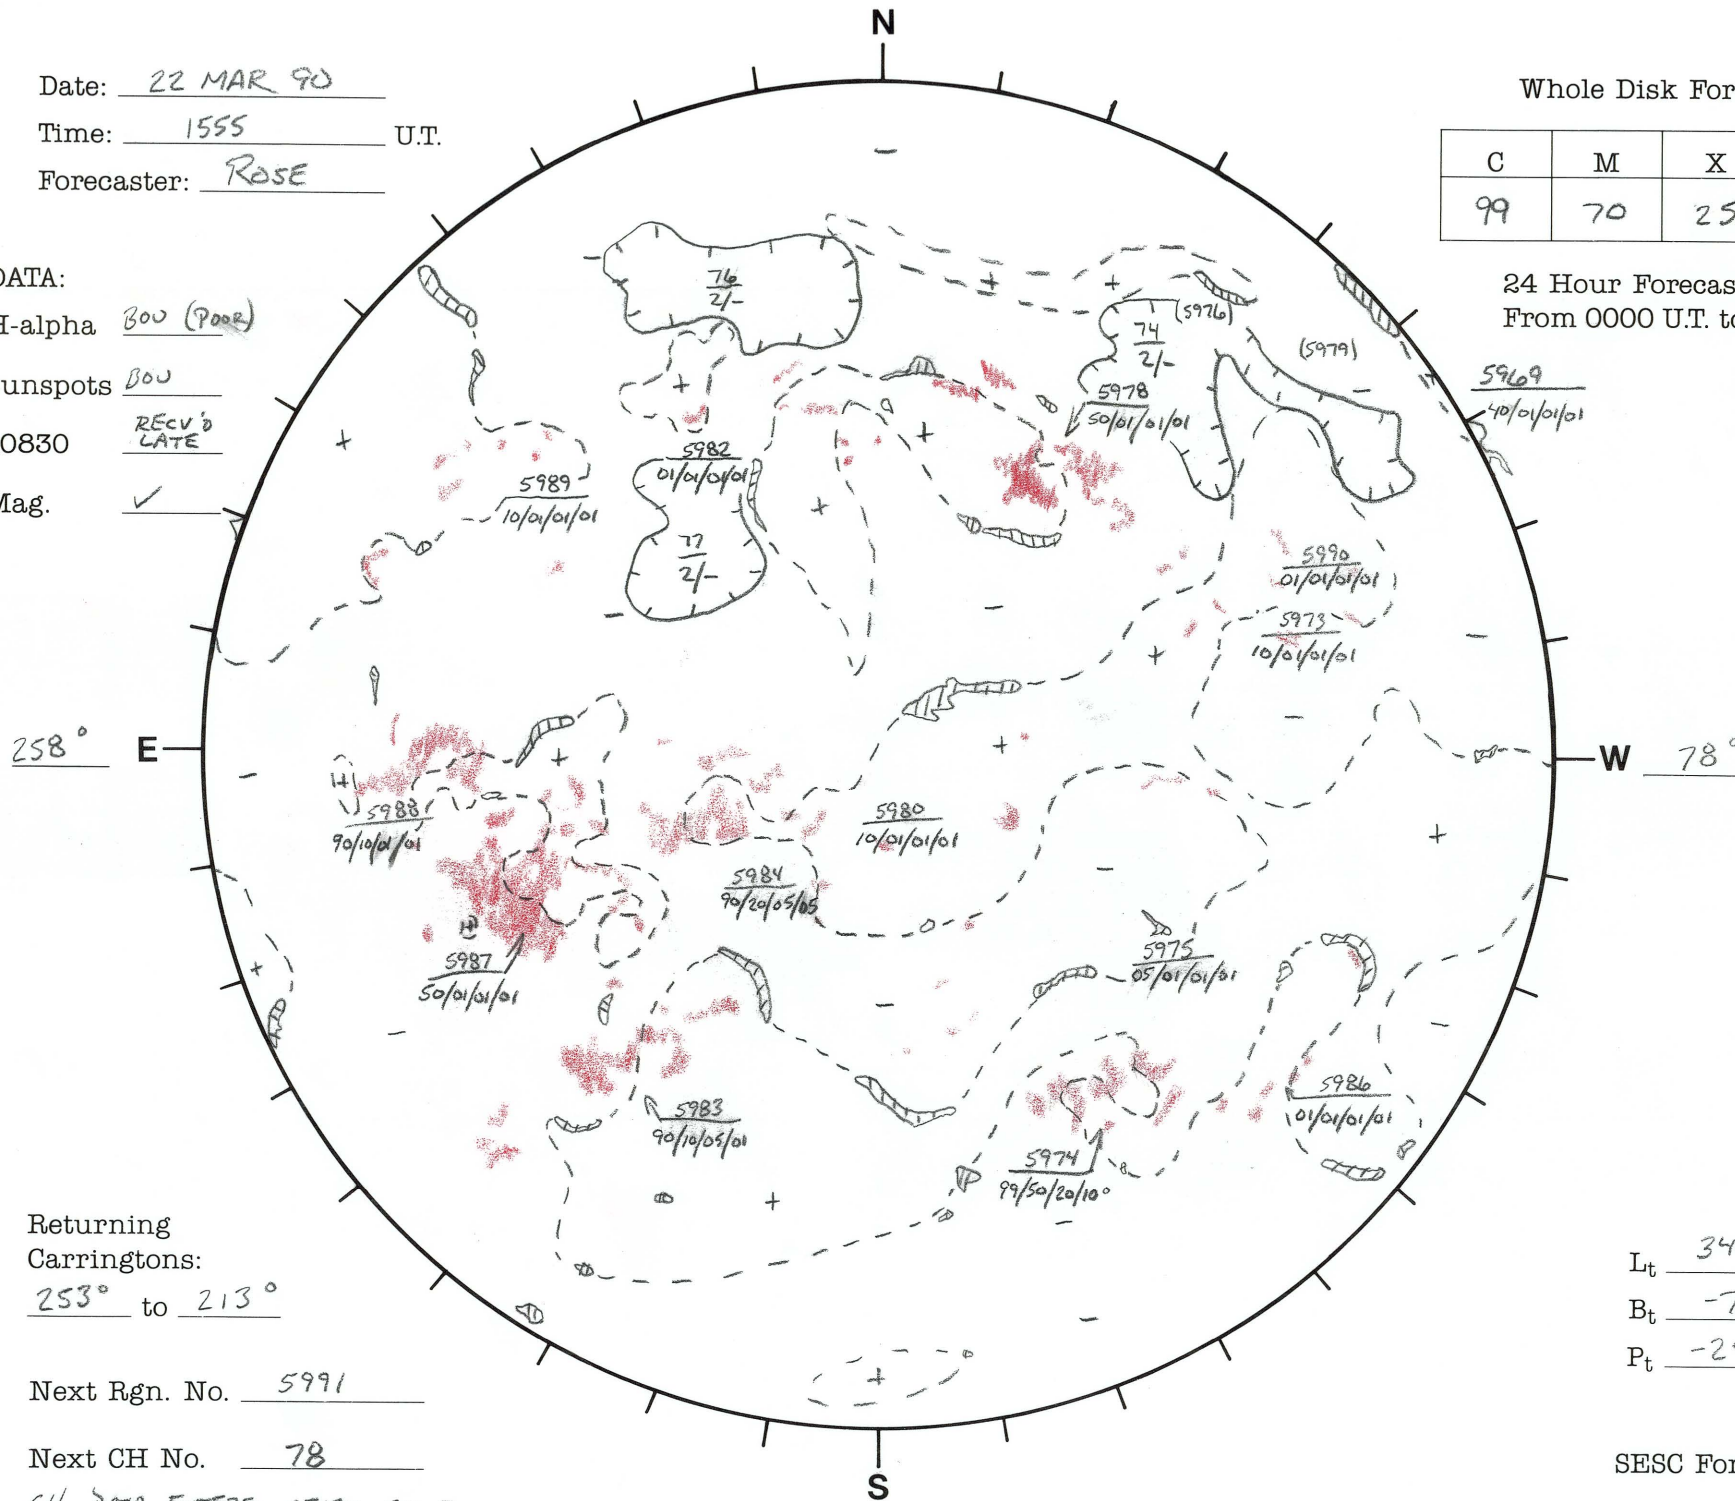

Date: 22 MAR 90  
 Time: 1555 U.T.  
 Forecaster: ROSE

Whole Disk Forecast

C	M	X	P
99	70	25	15

24 Hour Forecast  
 From 0000 U.T. to 0000 U.T.

DATA:  
 H-alpha B00 (Poor)  
 Sunspots B00  
 10830 RECV'd LATE  
 Mag. ✓

Returning  
 Carringtons:  
253° to 213°

$L_t$  347.7°  
 $B_t$  -7.0°  
 $P_t$  -25.5°

Next Rgn. No. 5991

Next CH No. 78

CH DATA ENTERED AFTER 2100Z