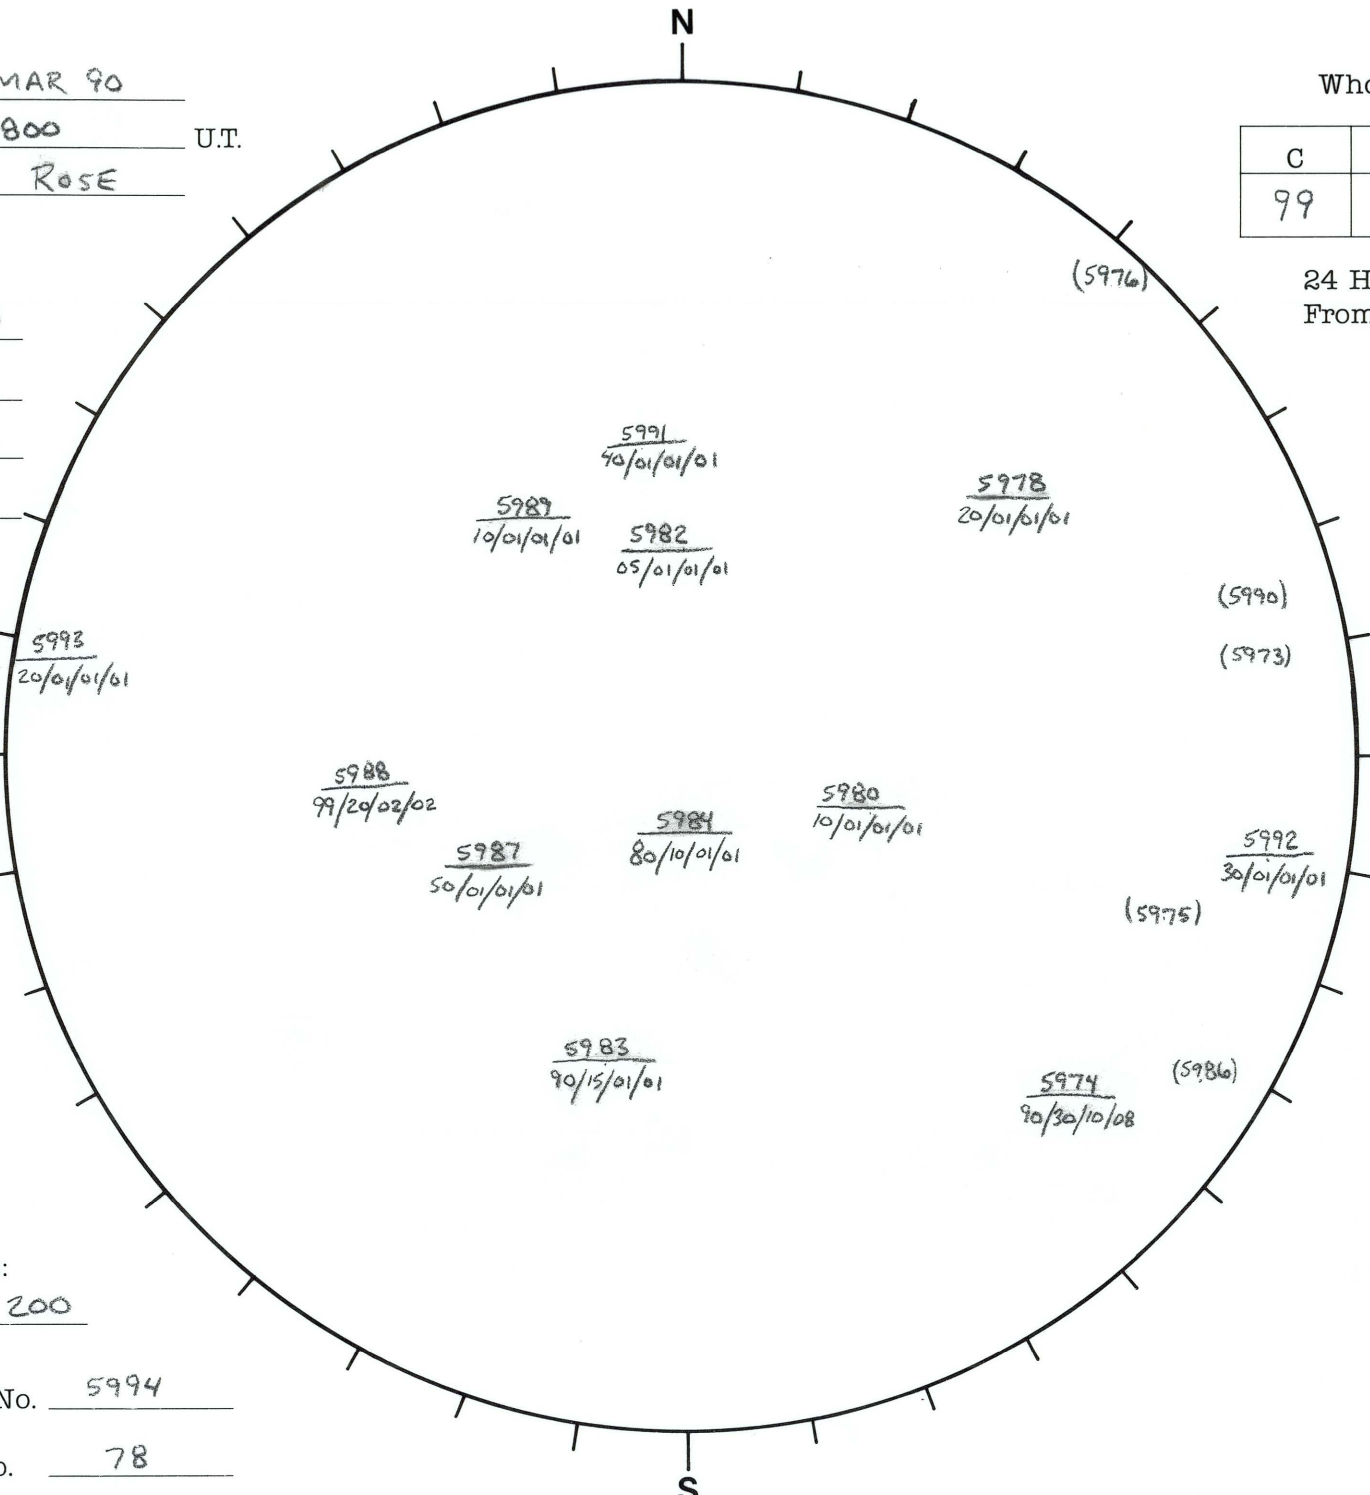

Date: 23 MAR 90

Time: 1800 U.T.

Forecaster: ROSE

Whole Disk Forecast

C	M	X	P
99	60	20	10

24 Hour Forecast  
From 0000 U.T. to 0000 U.T.

DATA:

H-alpha N/A

Sunspots MTW

10830 N/A

Mag. N/A

243° E

W 63°

Returning Carringtons:  
240 to 200

Next Rgn. No. 5994

Next CH No. 78

L<sub>t</sub> 333.3°  
B<sub>t</sub> -6.9°  
P<sub>t</sub> -25.6°