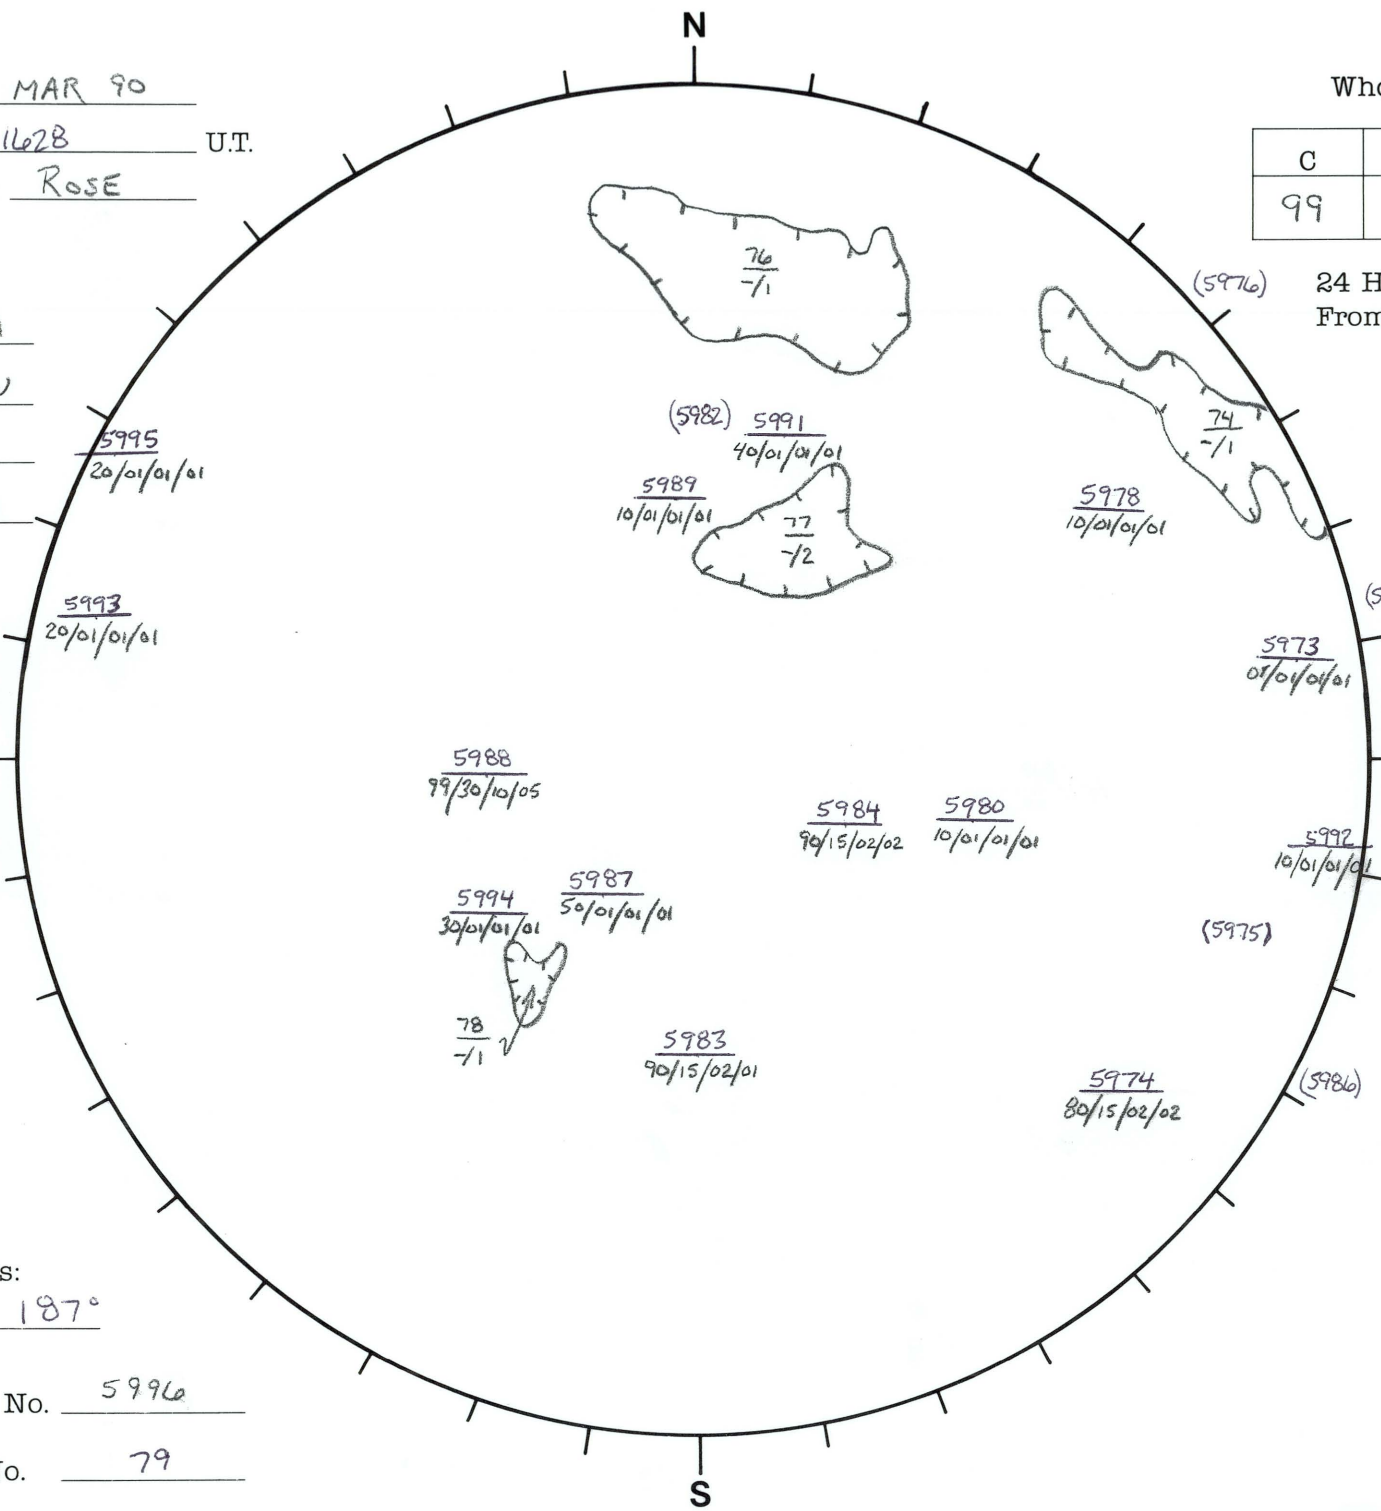

Date: 24 MAR 90

Time: 1628 U.T.

Forecaster: ROSE

Whole Disk Forecast

C	M	X	P
99	60	15	10

24 Hour Forecast
From 0000 U.T. to 0000 U.T.

DATA:
 H-alpha N/A
 Sunspots MTW
 10830 ✓
 Mag. N/A

231° E

W 51°

Returning Carringtons:
227° to 187°

Next Rgn. No. 5996

Next CH No. 79

L_t 321.0°
 B_t -6.9°
 P_t -25.7°