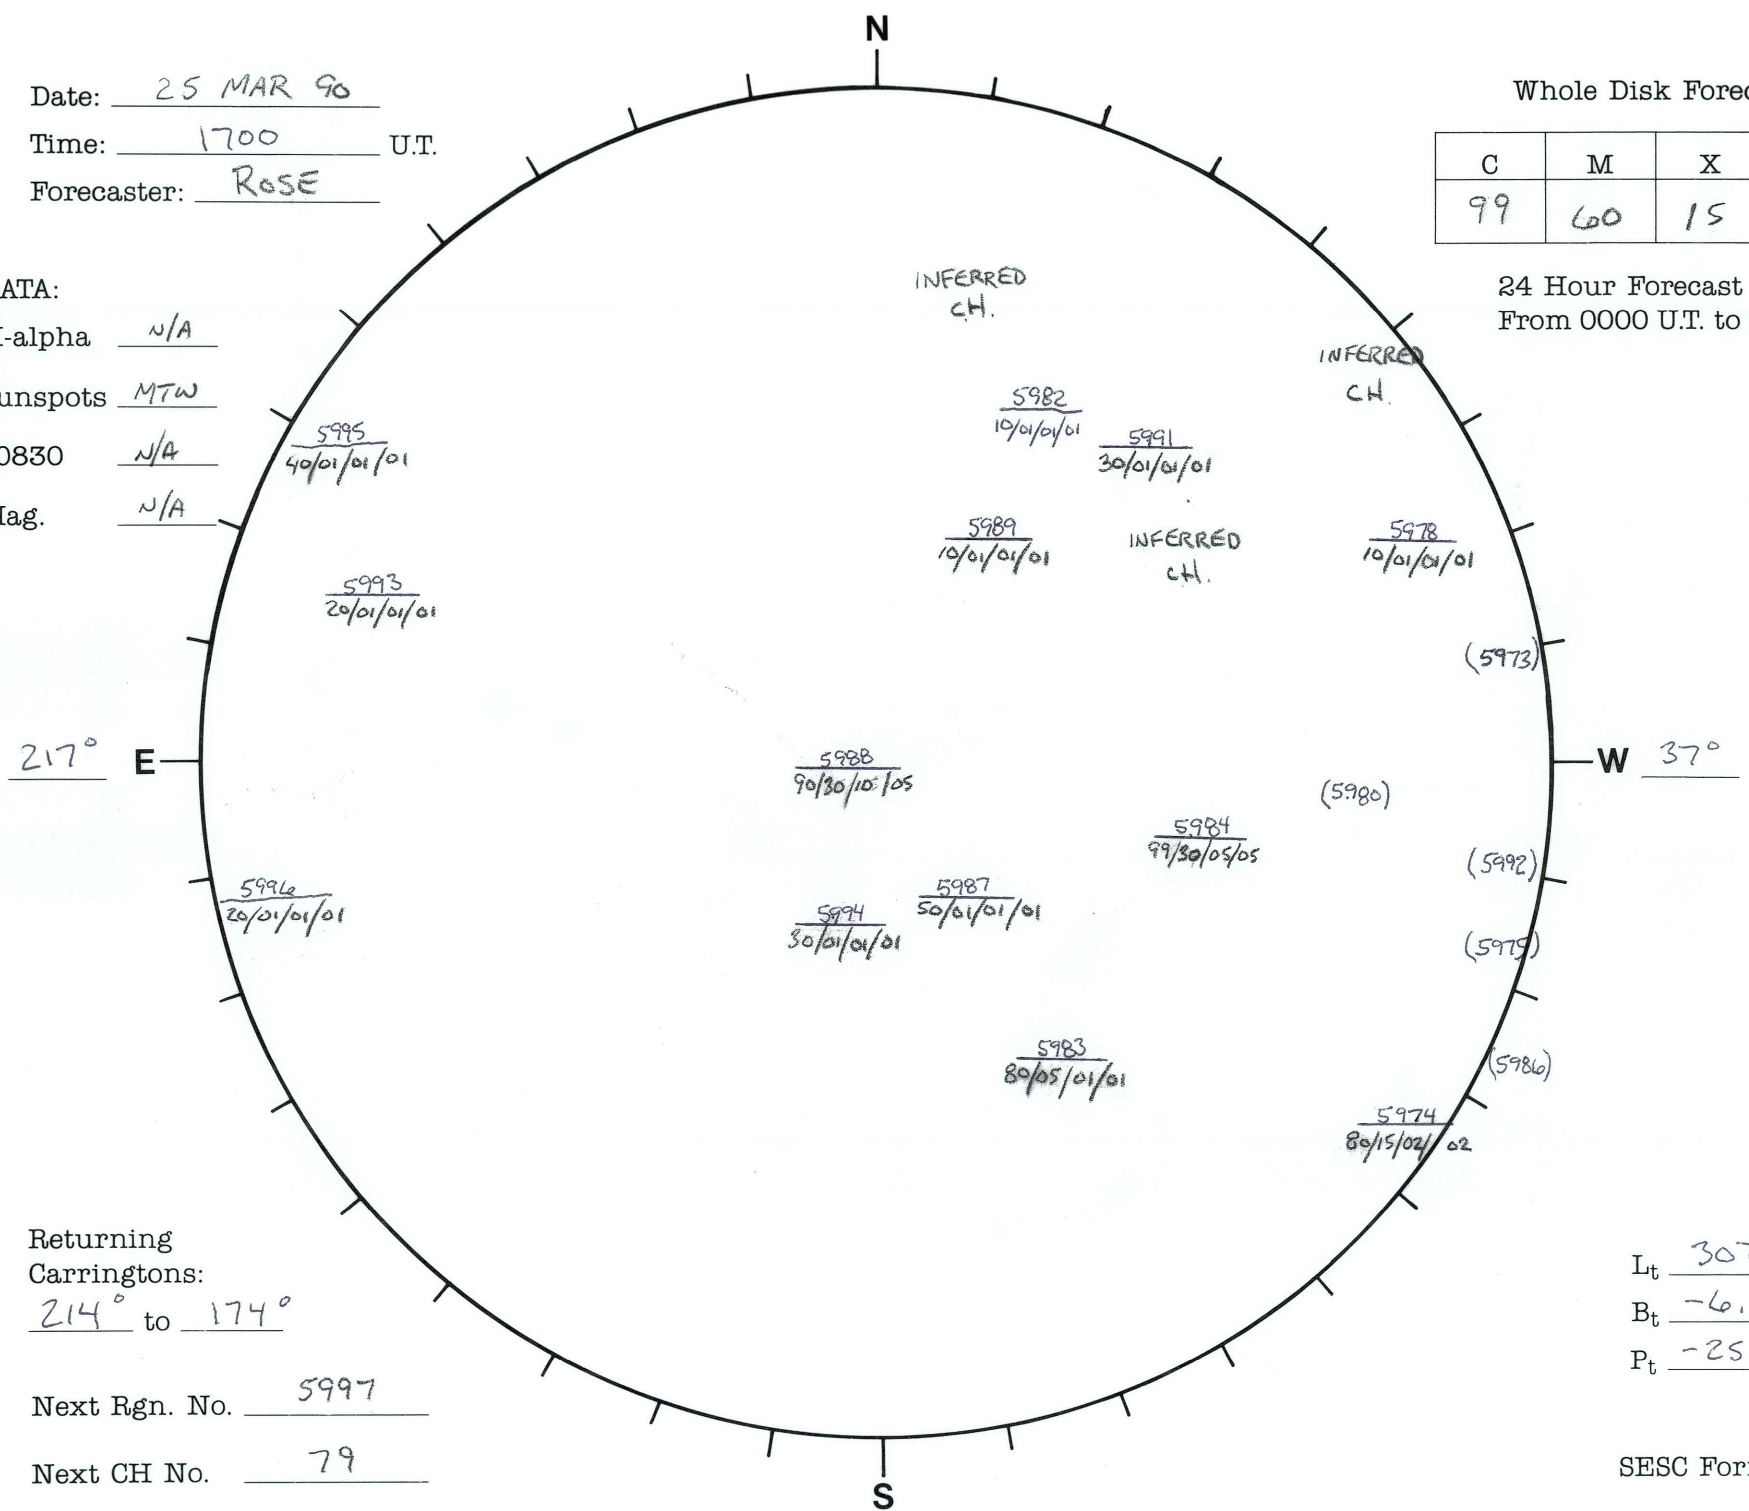

Date: 25 MAR 90  
 Time: 1700 U.T.  
 Forecaster: ROSE

Whole Disk Forecast

C	M	X	P
99	60	15	10

24 Hour Forecast  
 From 0000 U.T. to 0000 U.T.

DATA:  
 H-alpha N/A  
 Sunspots MTW  
 10830 N/A  
 Mag. N/A

Returning Carringtons:  
214° to 174°

Next Rgn. No. 5997  
 Next CH No. 79

$L_t$  307.5°  
 $B_t$  -6.9°  
 $P_t$  -25.8°