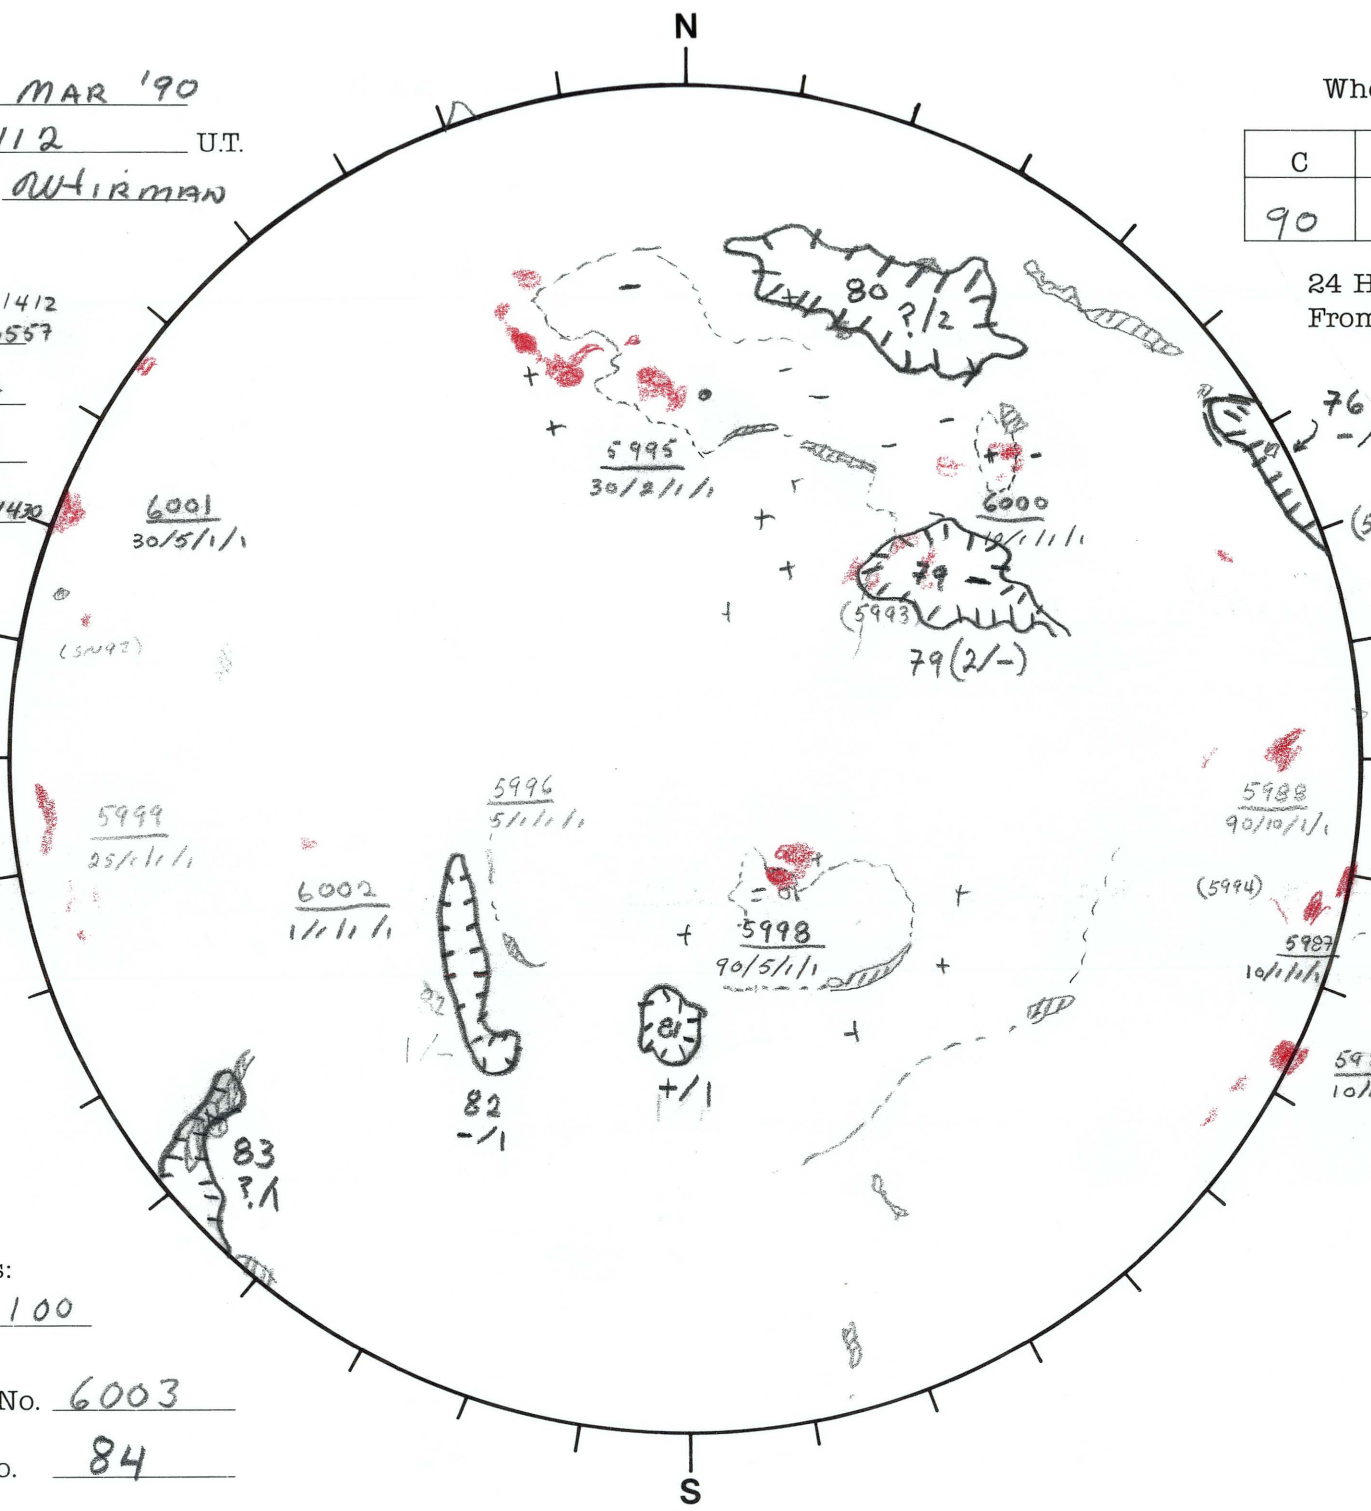

Date: 30 MAR '90
 Time: 1412 U.T.
 Forecaster: OWIRMAN

Whole Disk Forecast

C	M	X	P
90	50	10	10

24 Hour Forecast
 From 0000 U.T. to 0000 U.T.

DATA:
 Ho-1412
 H-alpha LEA/0557
 Sunspots NA
 10830 NA
 Mag. KPNO/1430

153 E

W 333

Returning Carringtons:
153 to 100

Next Rgn. No. 6003

Next CH No. 84

L_t 243.2
 B_t -6.6
 P_t -26.1