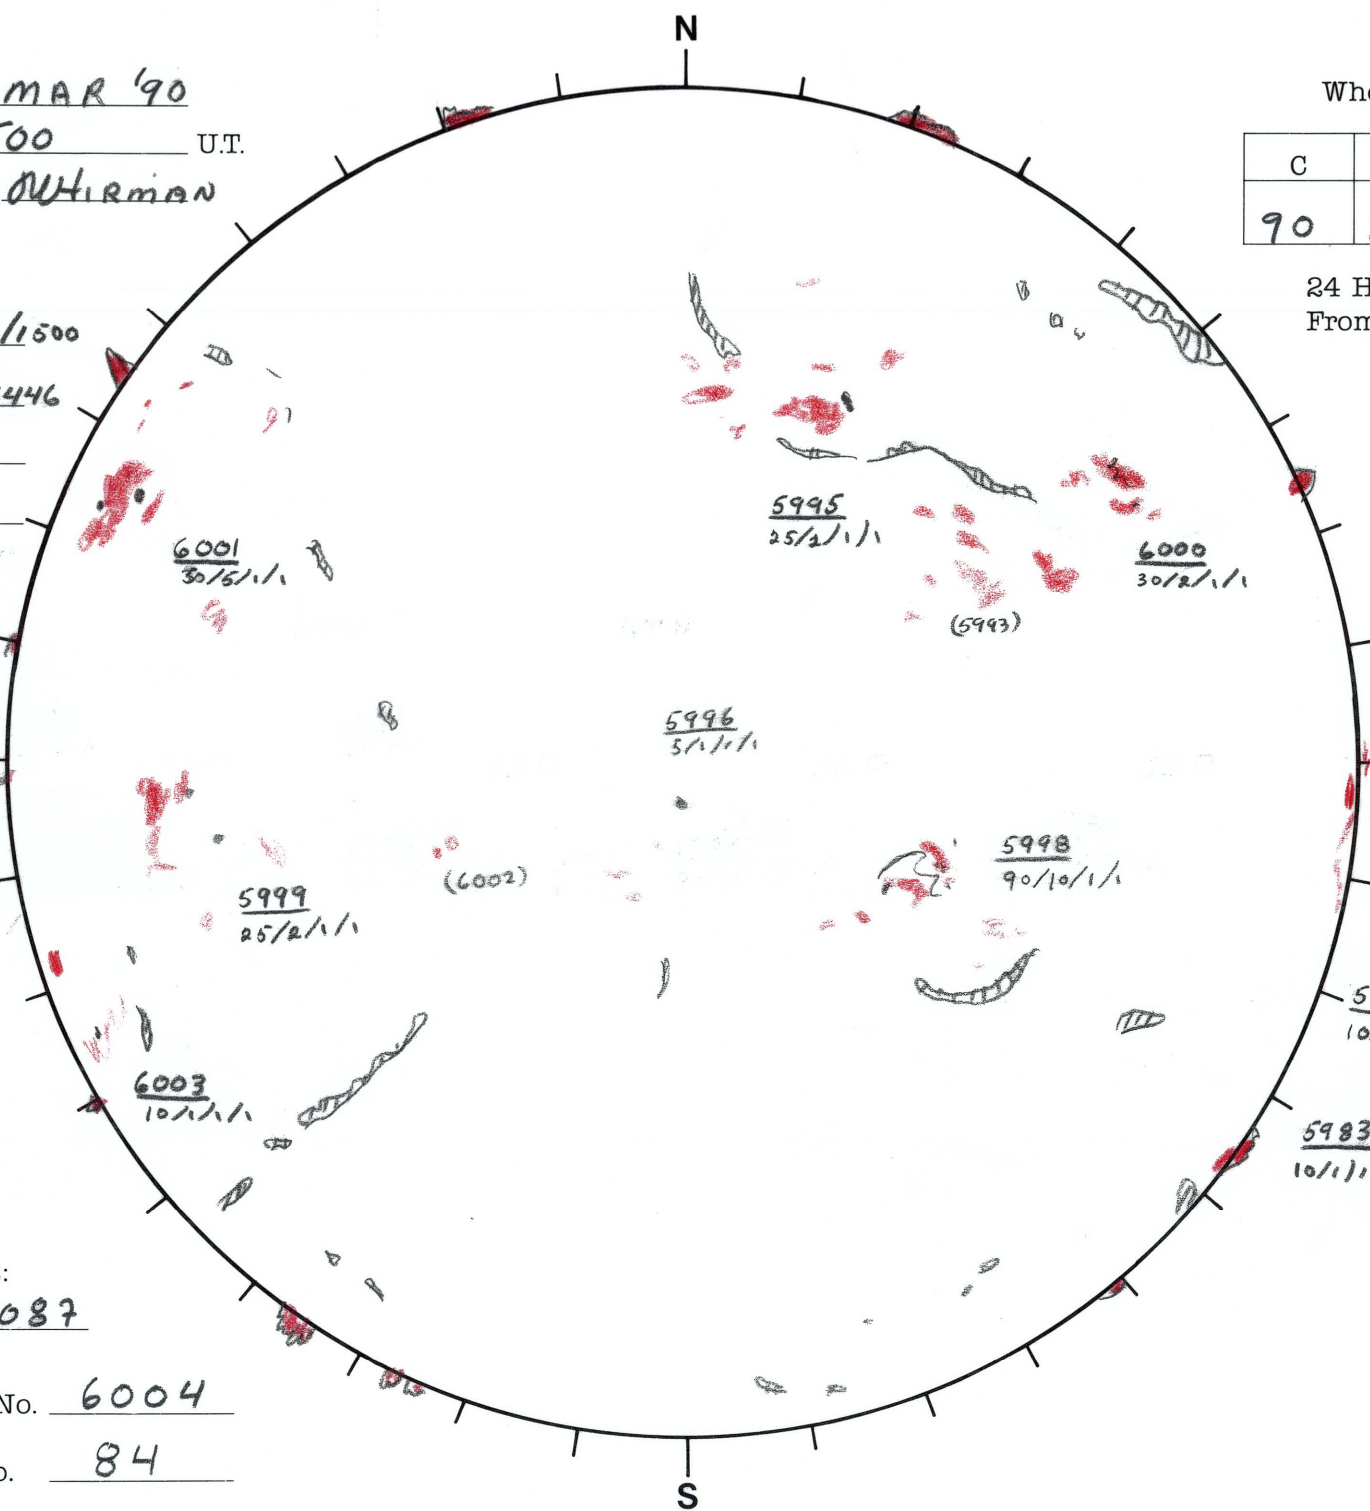

Date: 31 MAR '90  
 Time: 1500 U.T.  
 Forecaster: DUHIRMAN

Whole Disk Forecast

C	M	X	P
90	30	05	05

24 Hour Forecast  
 From 0000 U.T. to 0000 U.T.

DATA:

H-alpha B<sub>00</sub>/1500

Sunspots B<sub>00</sub>/1446

10830 \_\_\_\_\_

Mag. \_\_\_\_\_

140 E

W 320

Returning Carringtons:  
140 to 087

Next Rgn. No. 6004

Next CH No. 84

L<sub>t</sub> 229.6

B<sub>t</sub> -6.6

P<sub>t</sub> -26.2