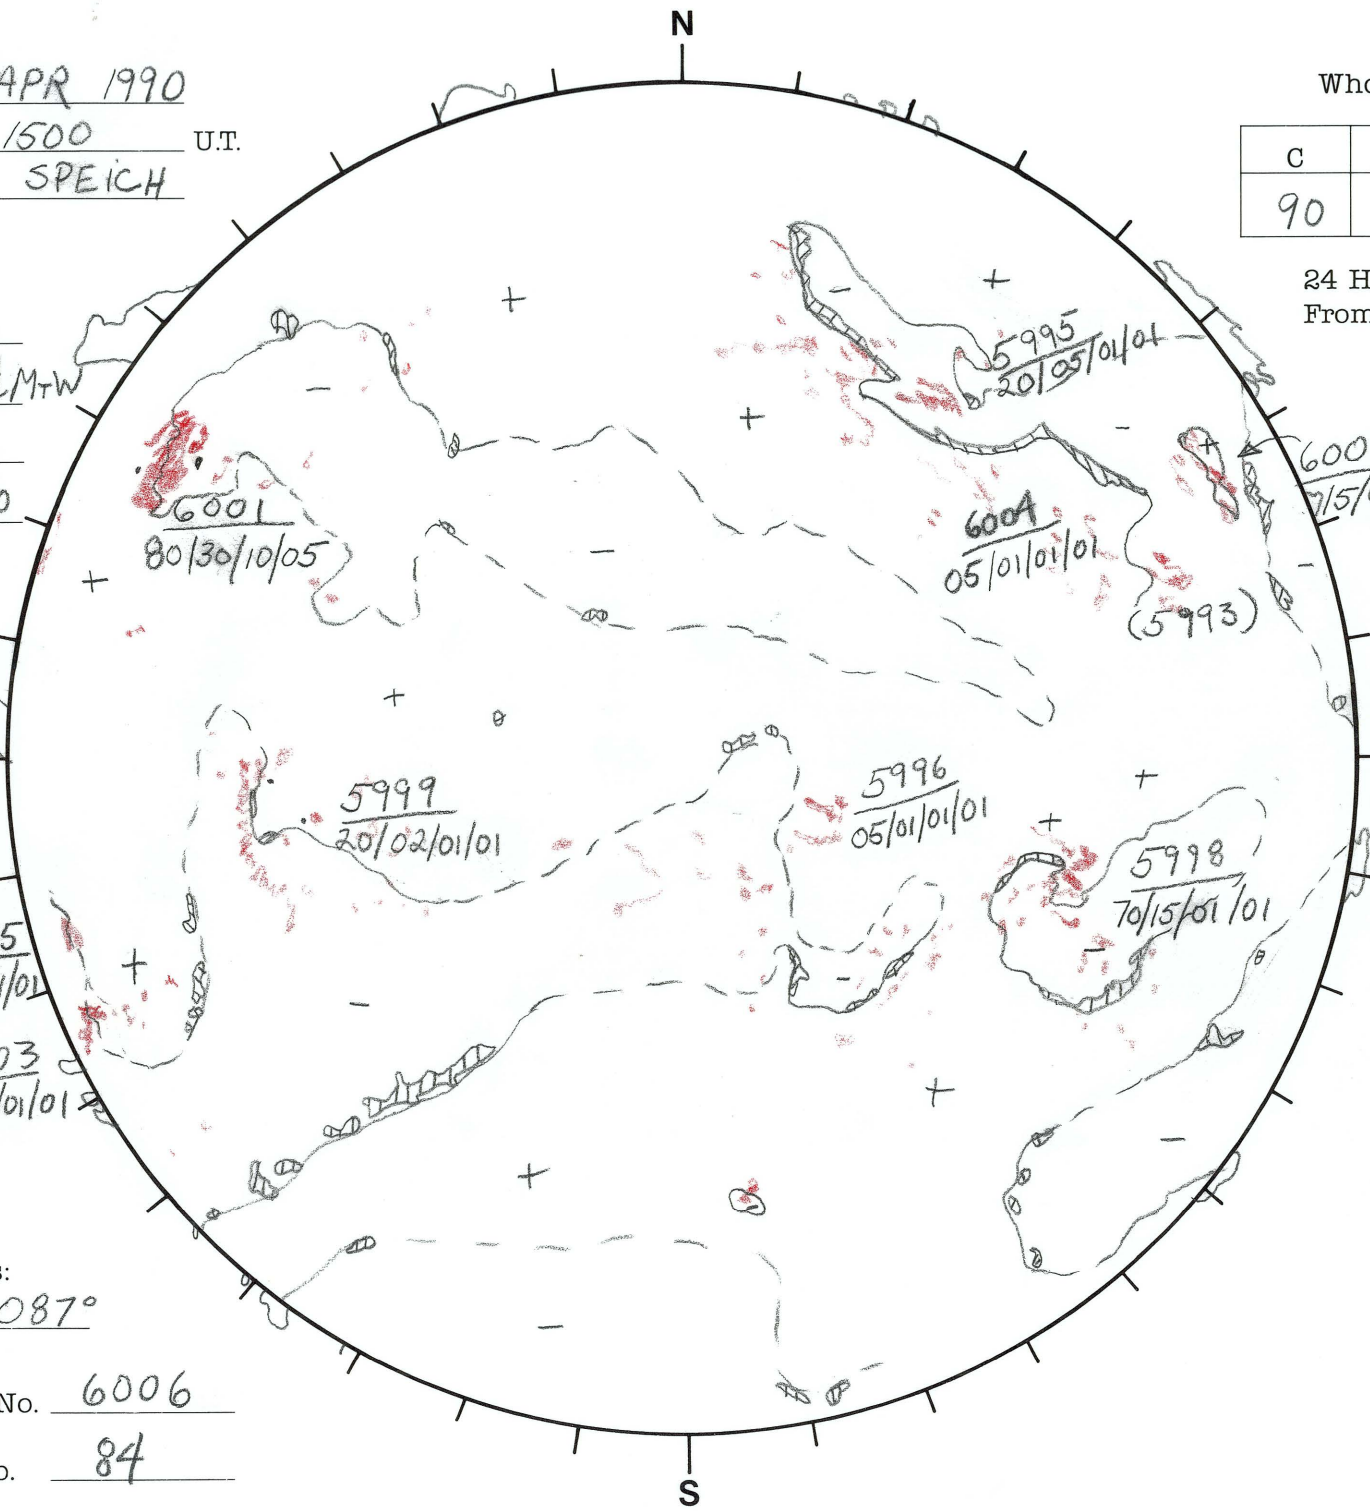

Date: 01 APR 1990

Time: 1500 U.T.

Forecaster: SPEICH

Whole Disk Forecast

C	M	X	P
90	30	10	05

24 Hour Forecast
From 0000 U.T. to 0000 U.T.

DATA:

H-alpha Bou

Sunspots Bou & MtW

10830 N/A

Mag. KPNO

Returning Carringtons: 126° to 087°

Next Rgn. No. 6006

Next CH No. 84

L_t 216.3°
B_t -6.5°
P_t -26.2°