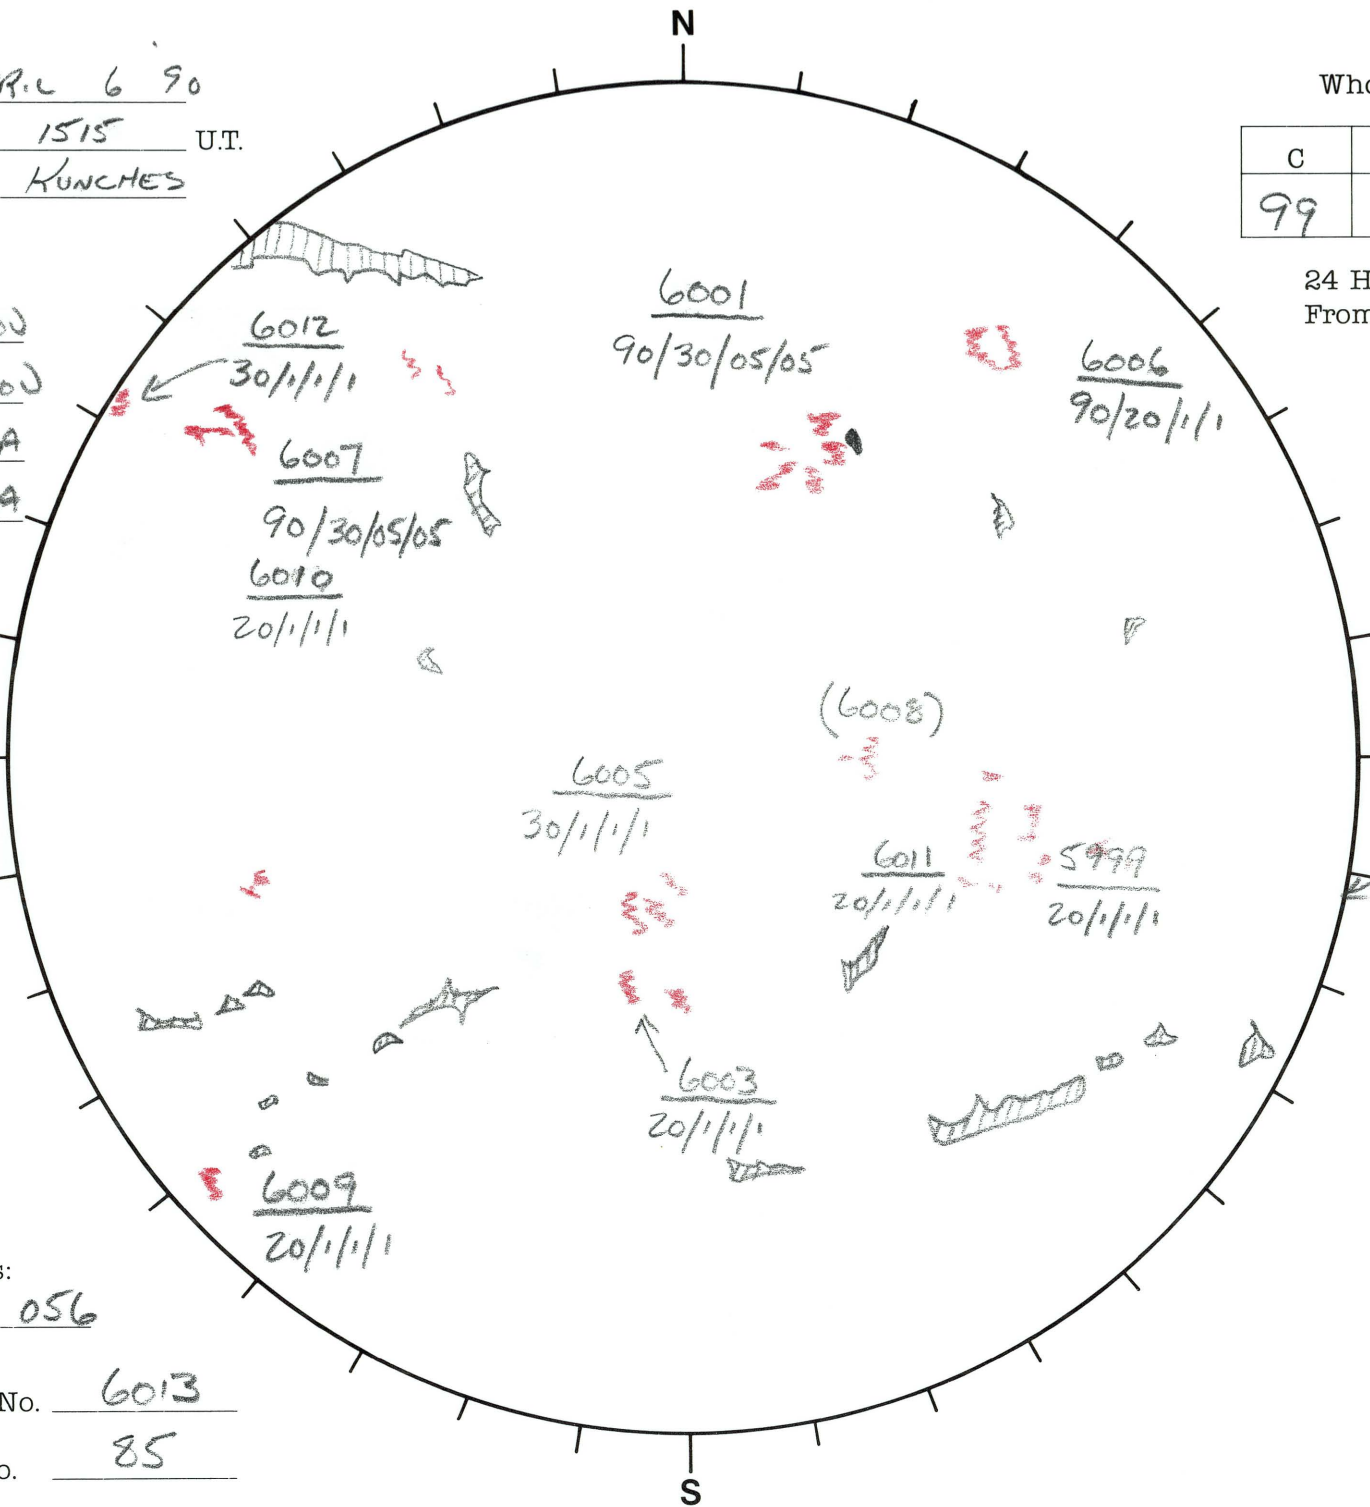

Date: APRIL 6 '90
 Time: 1515 U.T.
 Forecaster: KUNCHES

Whole Disk Forecast

C	M	X	P
99	60	10	10

24 Hour Forecast
 From 0000 U.T. to 0000 U.T.

DATA:
 H-alpha B00
 Sunspots B00
 10830 NA
 Mag. NA

060 E

W 240

Returning Carringtons:
016 to 056

Next Rgn. No. 6013

Next CH No. 85

L_t 150
 B_t -6.2
 P_t -26.3