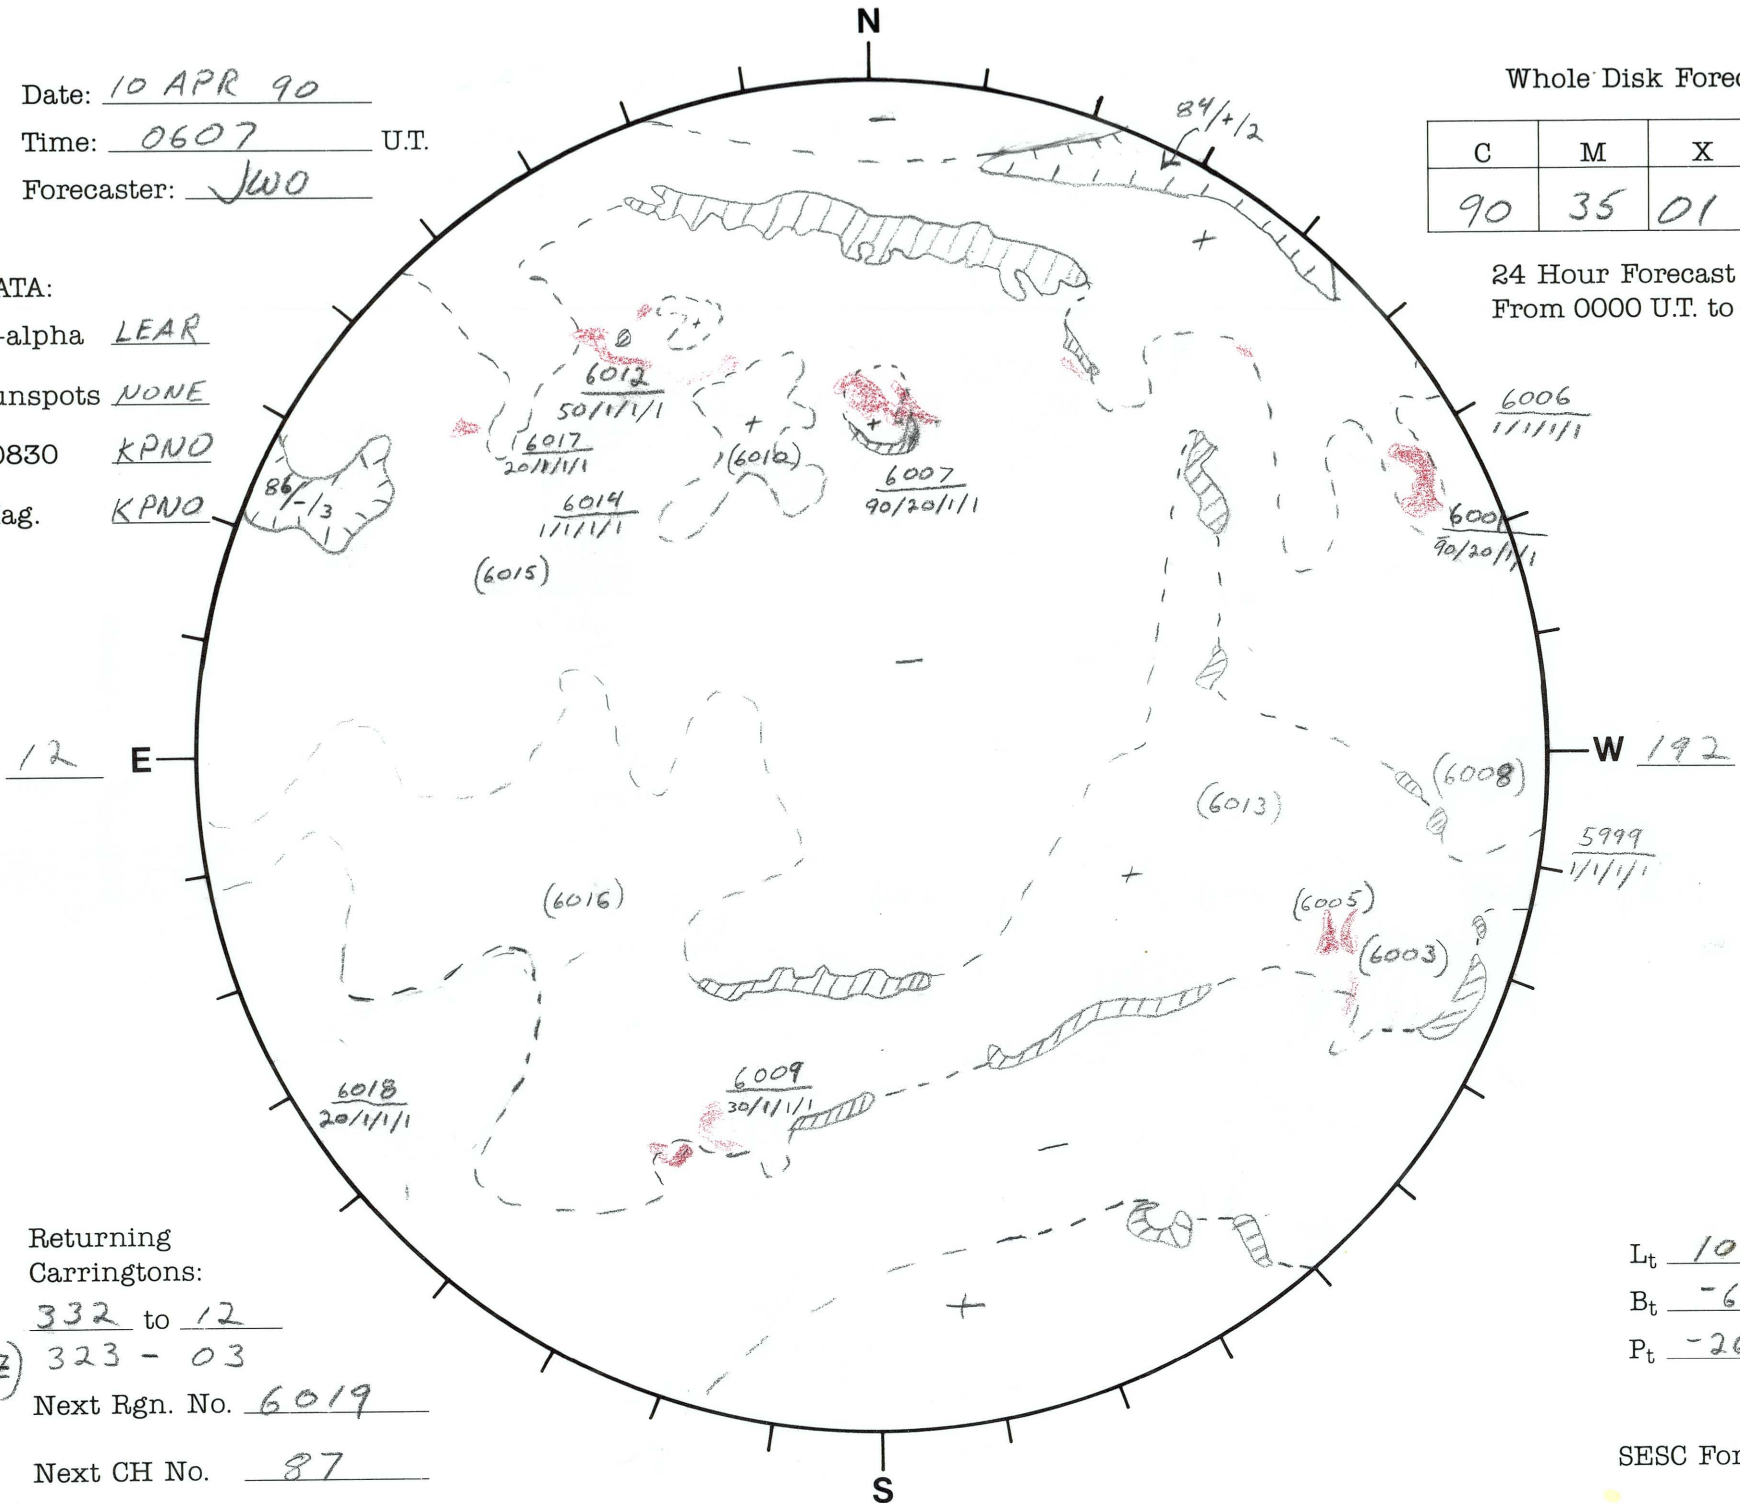

Date: 10 APR 90
 Time: 0607 U.T.
 Forecaster: JWO

Whole Disk Forecast

C	M	X	P
90	35	01	01

24 Hour Forecast
 From 0000 U.T. to 0000 U.T.

DATA:
 H-alpha LEAR
 Sunspots NONE
 10830 KPNO
 Mag. KPNO

Returning Carringtons:
332 to 12

(0000Z) 323 - 03

Next Rgn. No. 6019

Next CH No. 87

Lt 102.4
 Bt -6.0
 Pt -26.3