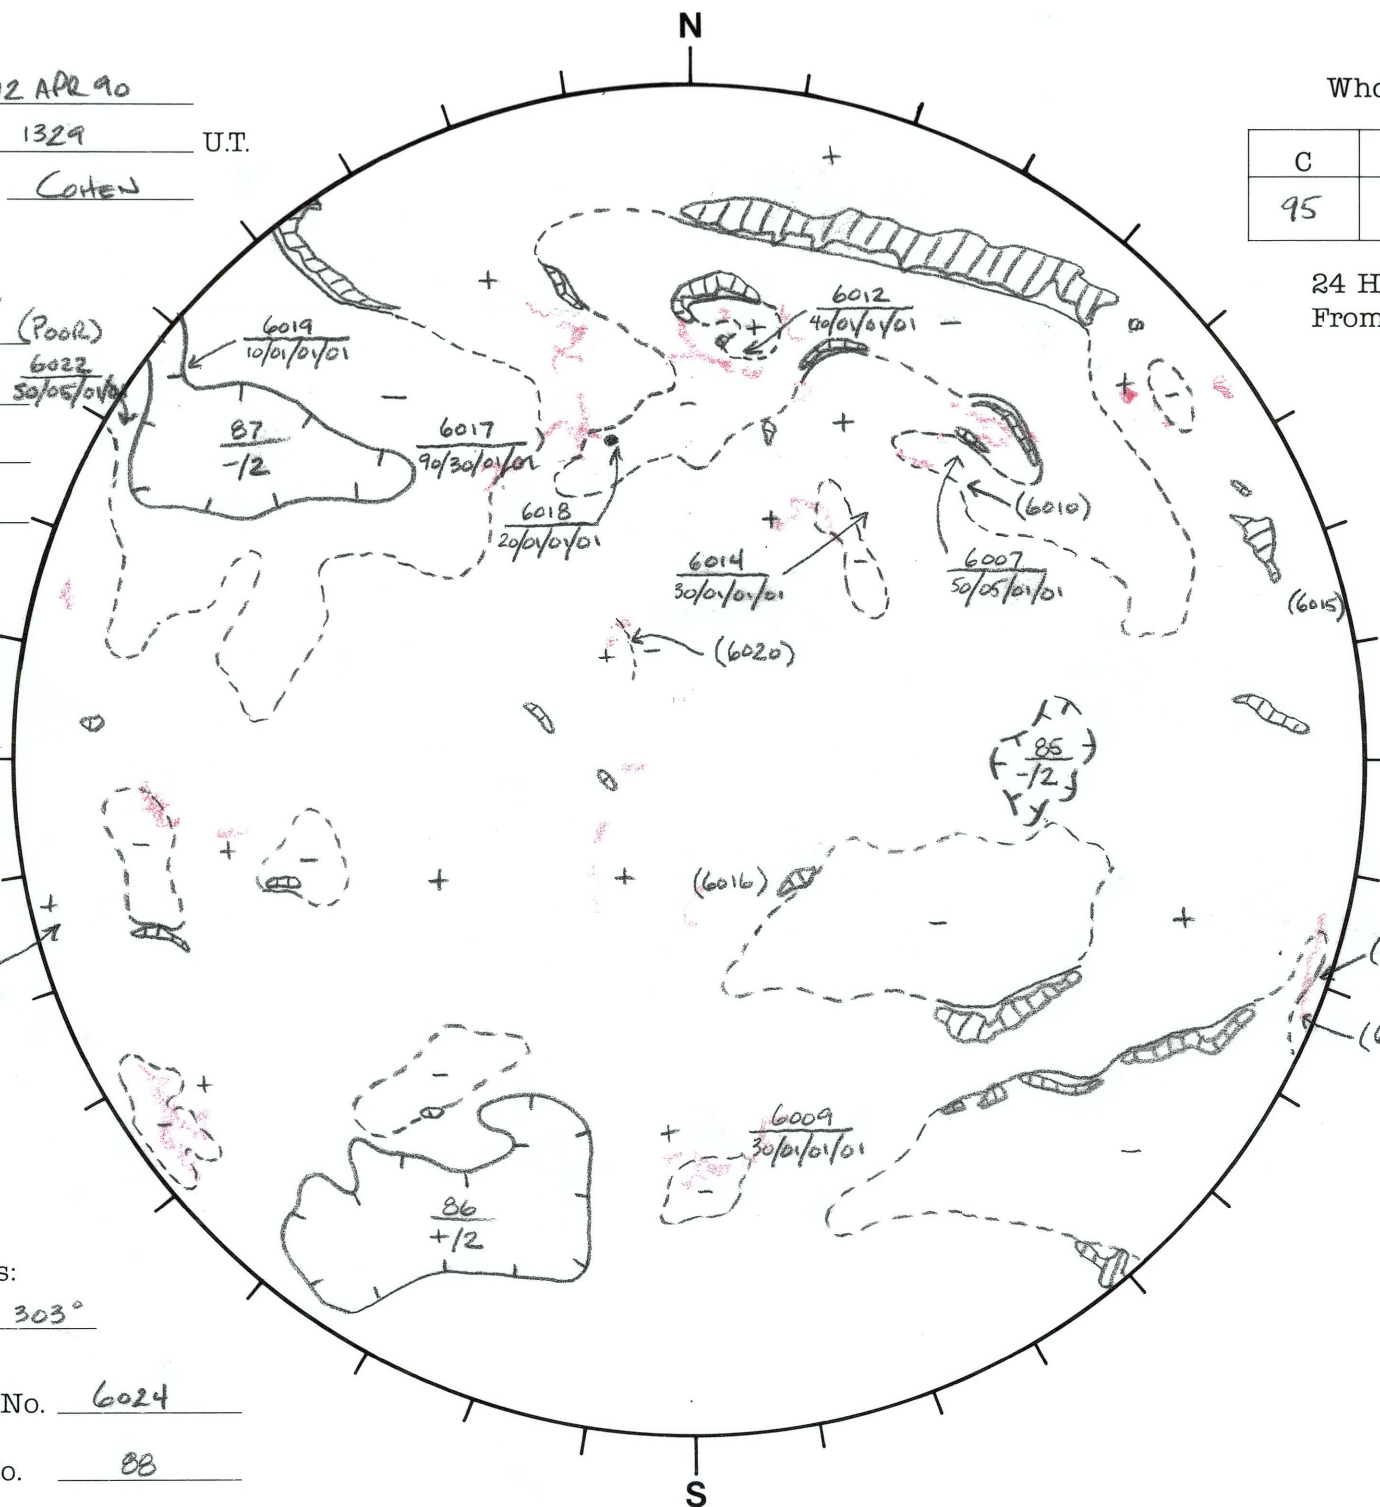

Date: 12 APR 90

Time: 1329 U.T.

Forecaster: COHEN

Whole Disk Forecast

C	M	X	P
95	30	01	01

24 Hour Forecast
From 0000 U.T. to 0000 U.T.

DATA:

H-alpha (Poor)

Sunspots 6022
50/05/01/01

10830

Mag.

342° E

W 162°

Returning Carringtons:
342° to 303°

Lt 71.9°
Bt -5.8°
Pt -26.2°

Next Rgn. No. 6024

Next CH No. 88