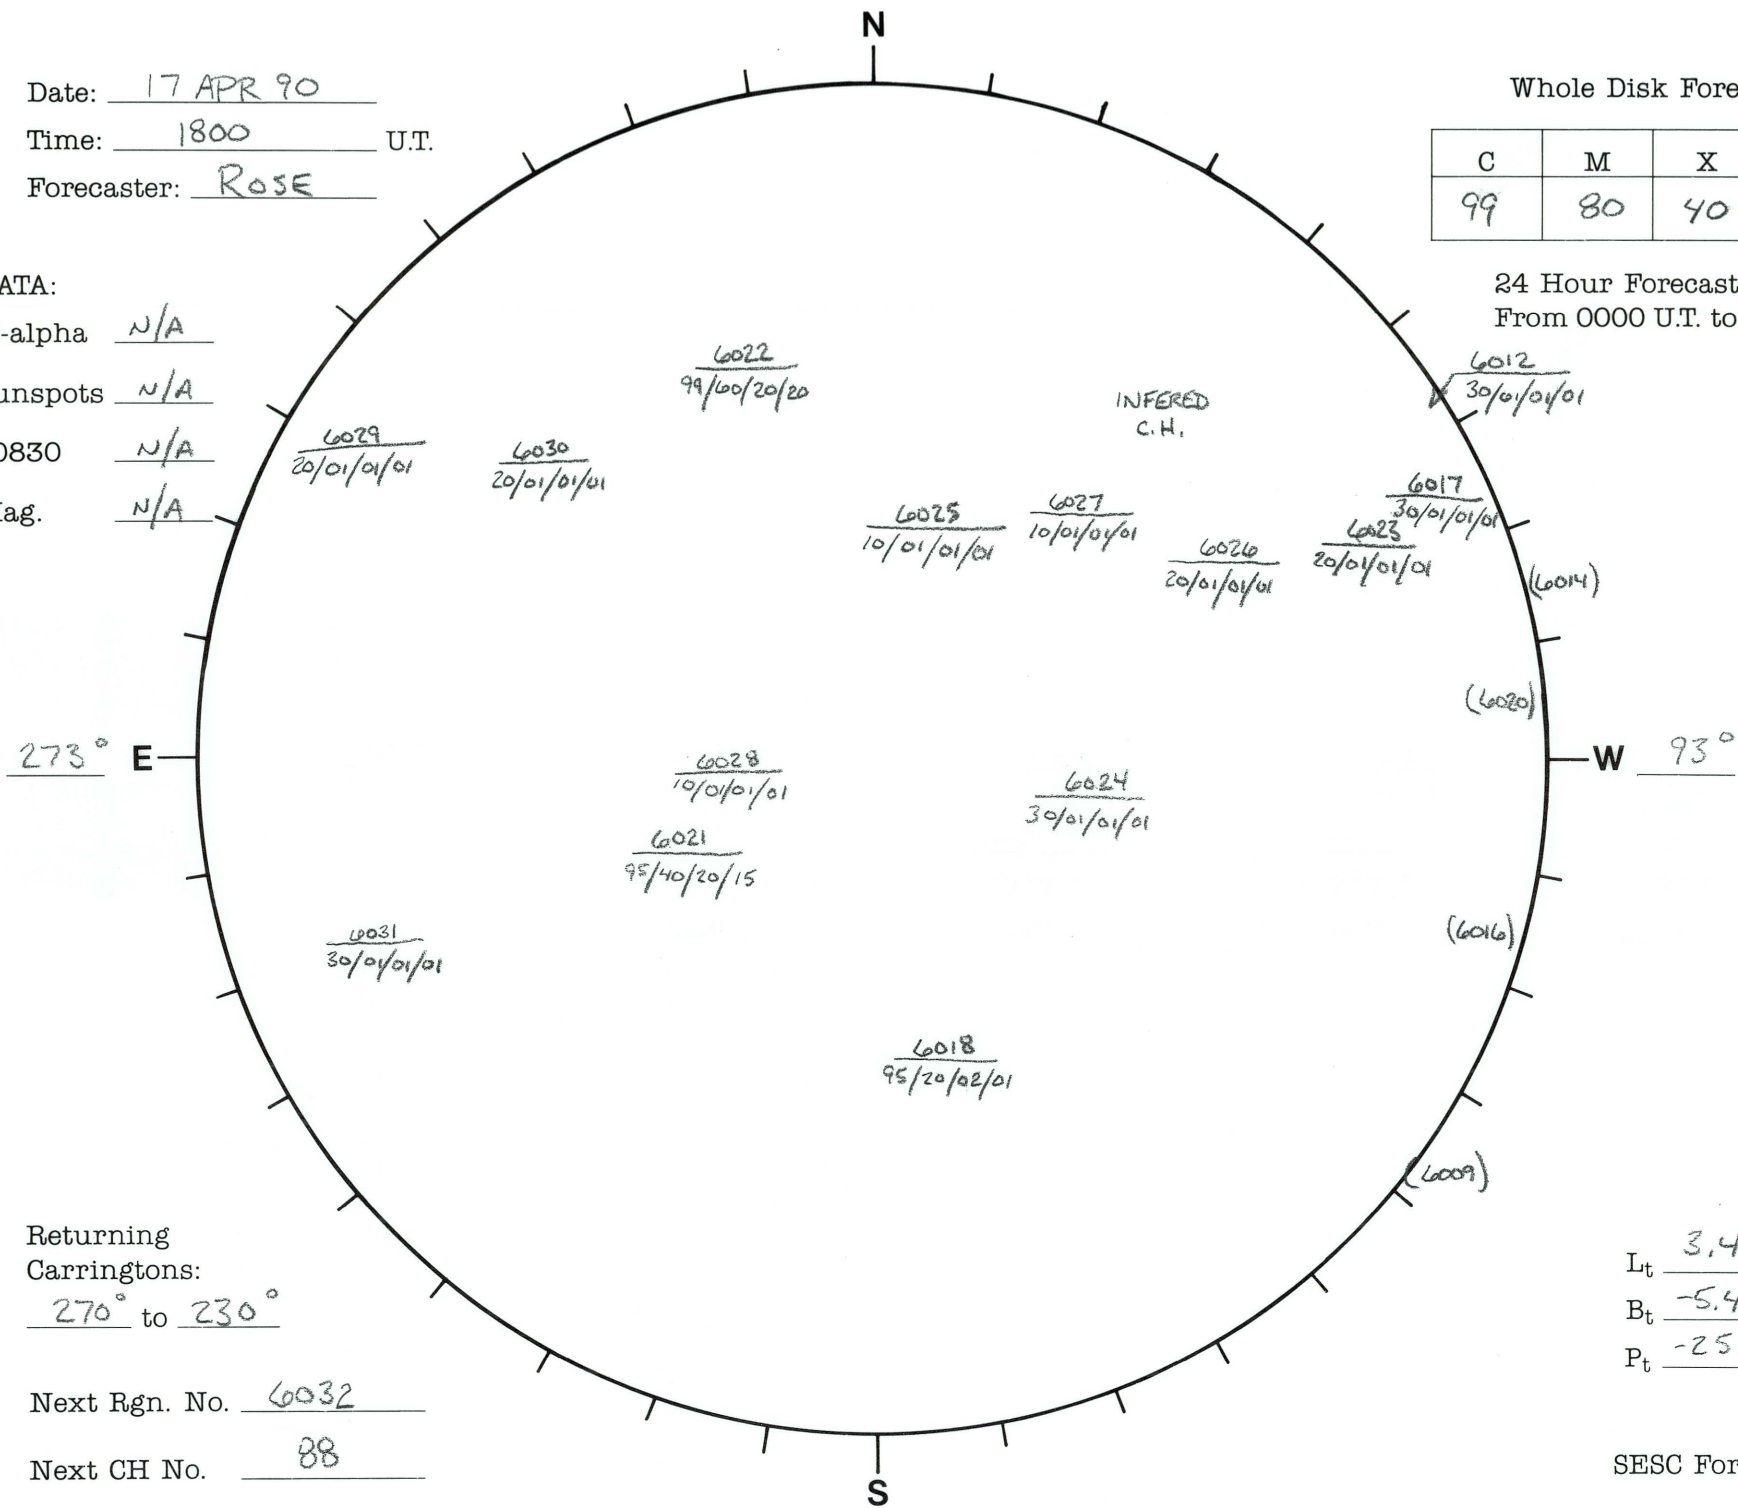

Date: 17 APR 90
 Time: 1800 U.T.
 Forecaster: ROSE

Whole Disk Forecast

C	M	X	P
99	80	40	25

24 Hour Forecast
 From 0000 U.T. to 0000 U.T.

DATA:
 H-alpha N/A
 Sunspots N/A
 10830 N/A
 Mag. N/A

Returning Carringtons:
270° to 230°

Next Rgn. No. 6032

Next CH No. 88

L_t 3.4°
 B_t -5.4°
 P_t -25.9°