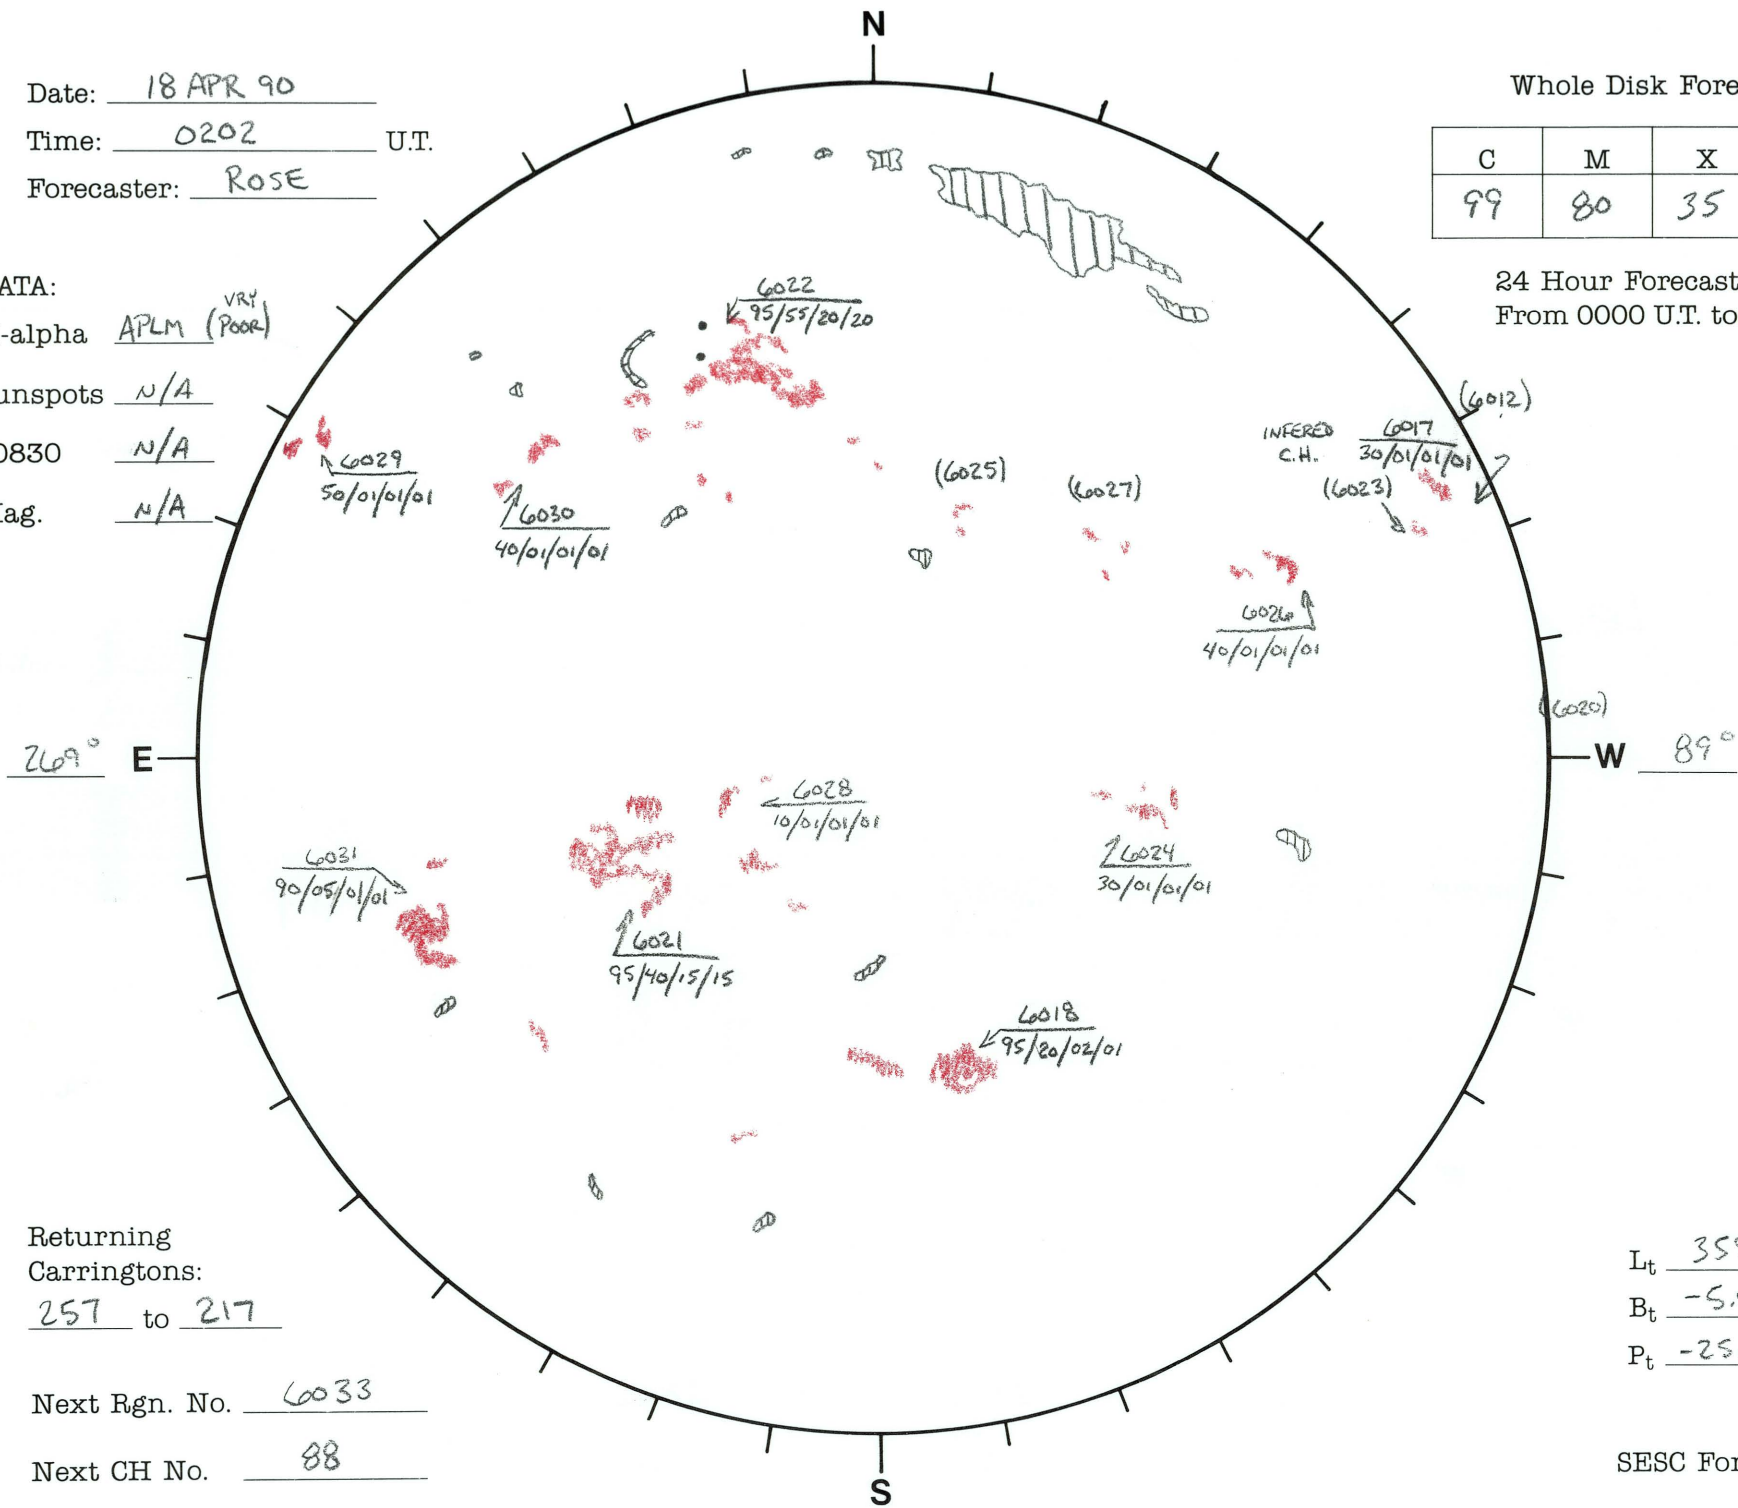

Date: 18 APR 90
 Time: 0202 U.T.
 Forecaster: ROSE

Whole Disk Forecast

C	M	X	P
99	80	35	25

24 Hour Forecast
 From 0000 U.T. to 0000 U.T.

DATA:
 H-alpha APLM (Poor)
 Sunspots N/A
 10830 N/A
 Mag. N/A

Returning Carringtons:
257 to 217

Next Rgn. No. G0033

Next CH No. 88

L_t 359°
 B_t -5.4°
 P_t -25.9°