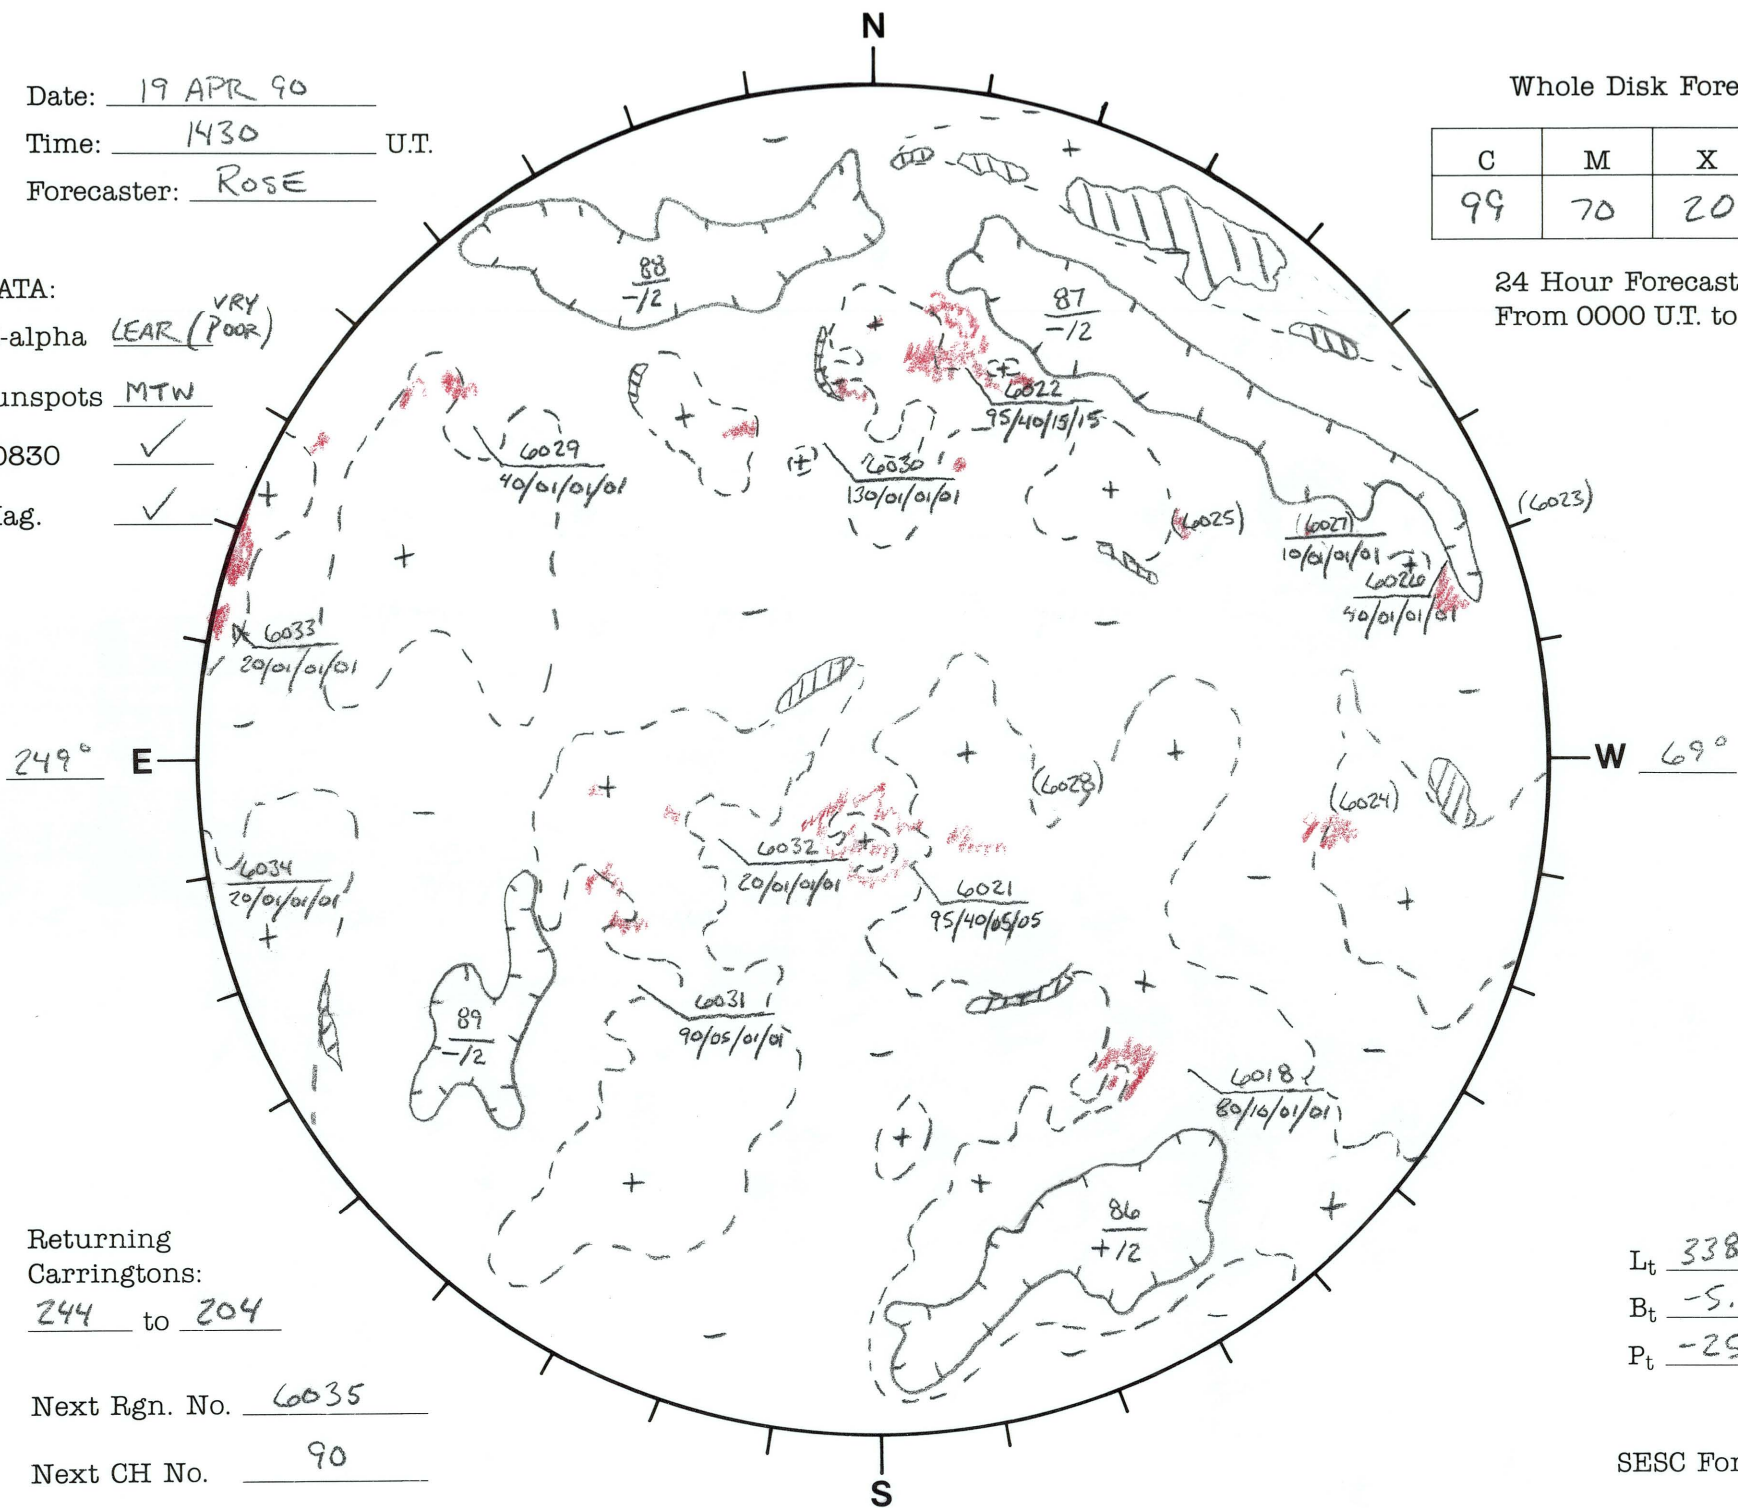

Date: 19 APR 90
 Time: 1430 U.T.
 Forecaster: ROSE

Whole Disk Forecast

| C | M | X | P |
|----|----|----|----|
| 99 | 70 | 20 | 20 |

24 Hour Forecast
 From 0000 U.T. to 0000 U.T.

DATA:
 H-alpha LEAR (VRY POOR)
 Sunspots MTW
 10830
 Mag.

249° E

W 69°

Returning Carringtons:
244 to 204

L_t 338.9°
 B_t -5.3°
 P_t -25.7°

Next Rgn. No. L0035

Next CH No. 90