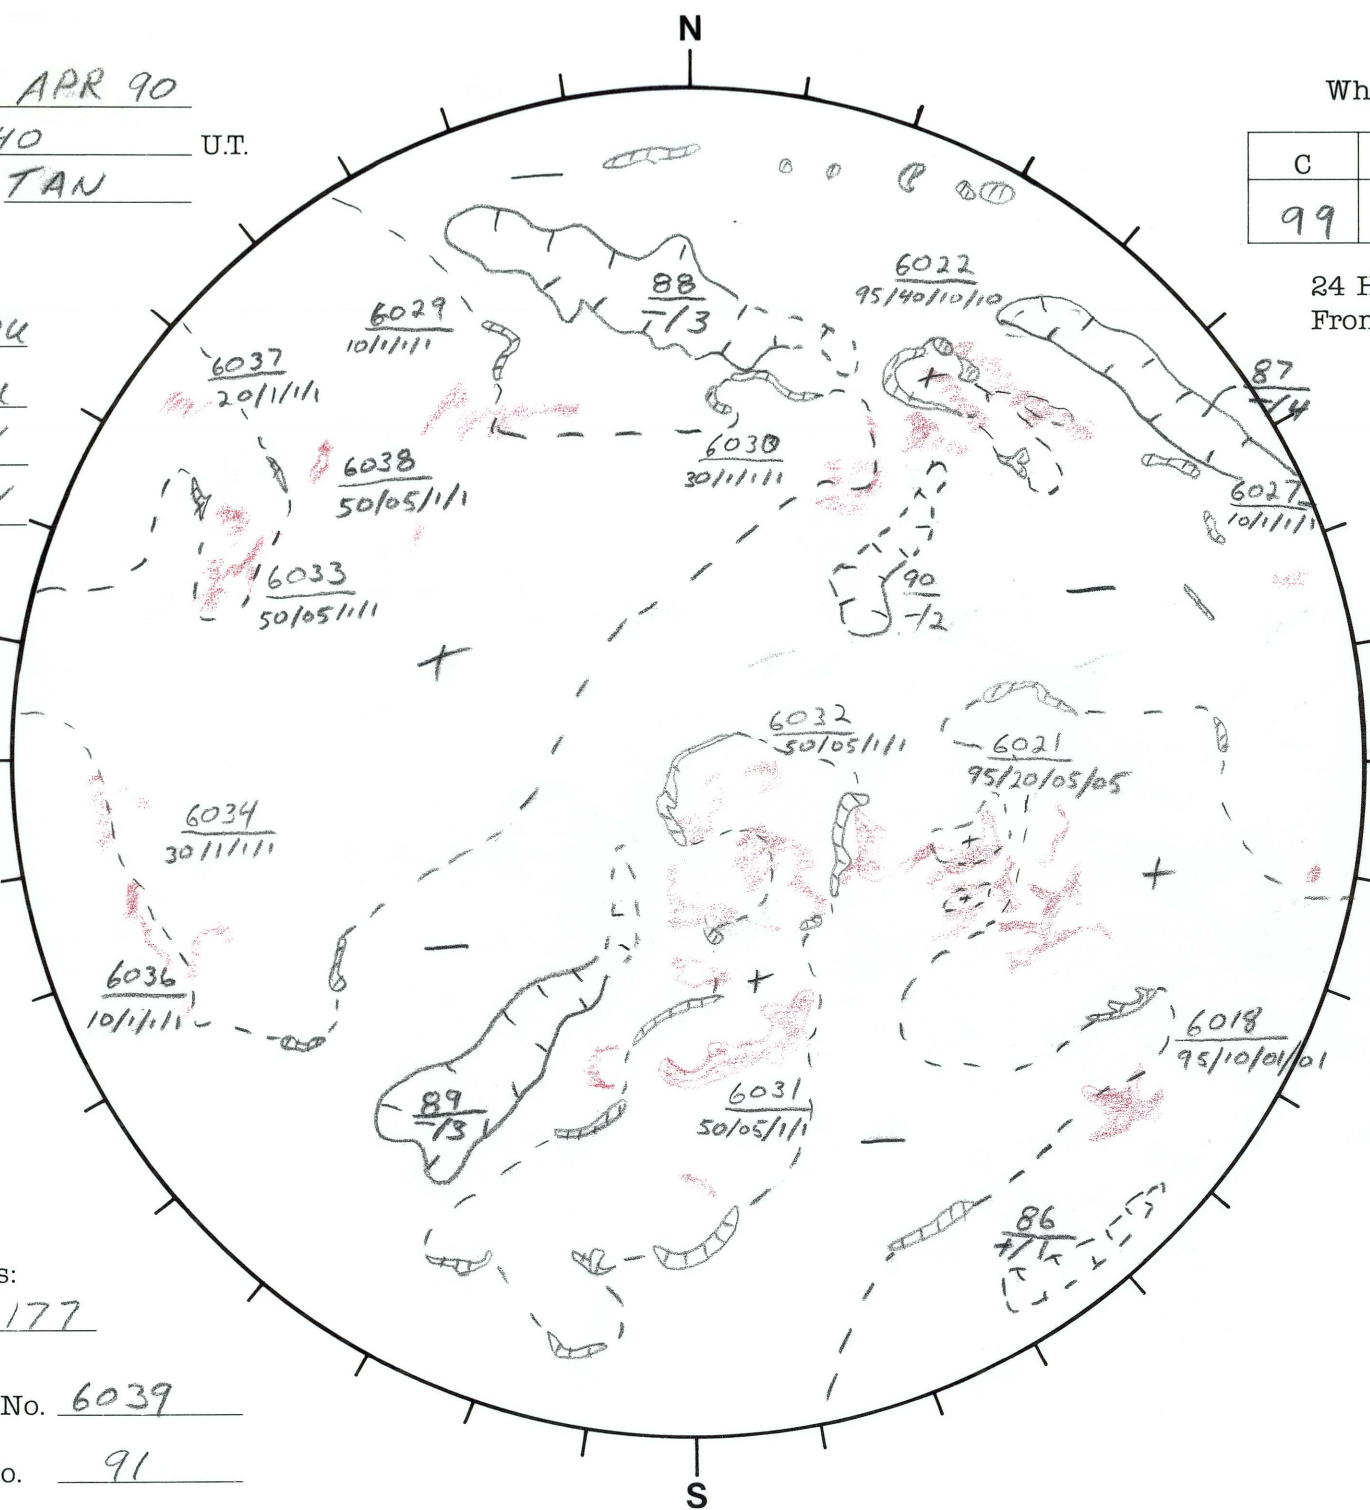

Date: 21 APR 90
 Time: 1440 U.T.
 Forecaster: TAN

Whole Disk Forecast

C	M	X	P
99	70	15	15

24 Hour Forecast
 From 0000 U.T. to 0000 U.T.

DATA:
 H-alpha BOU
 Sunspots BOU
 10830 ✓
 Mag. ✓

222 E

W 042°

Returning Carringtons:
217 to 177

L_t 312.4
 B_t -5.1
 P_t -25.5

Next Rgn. No. 6039

Next CH No. 91