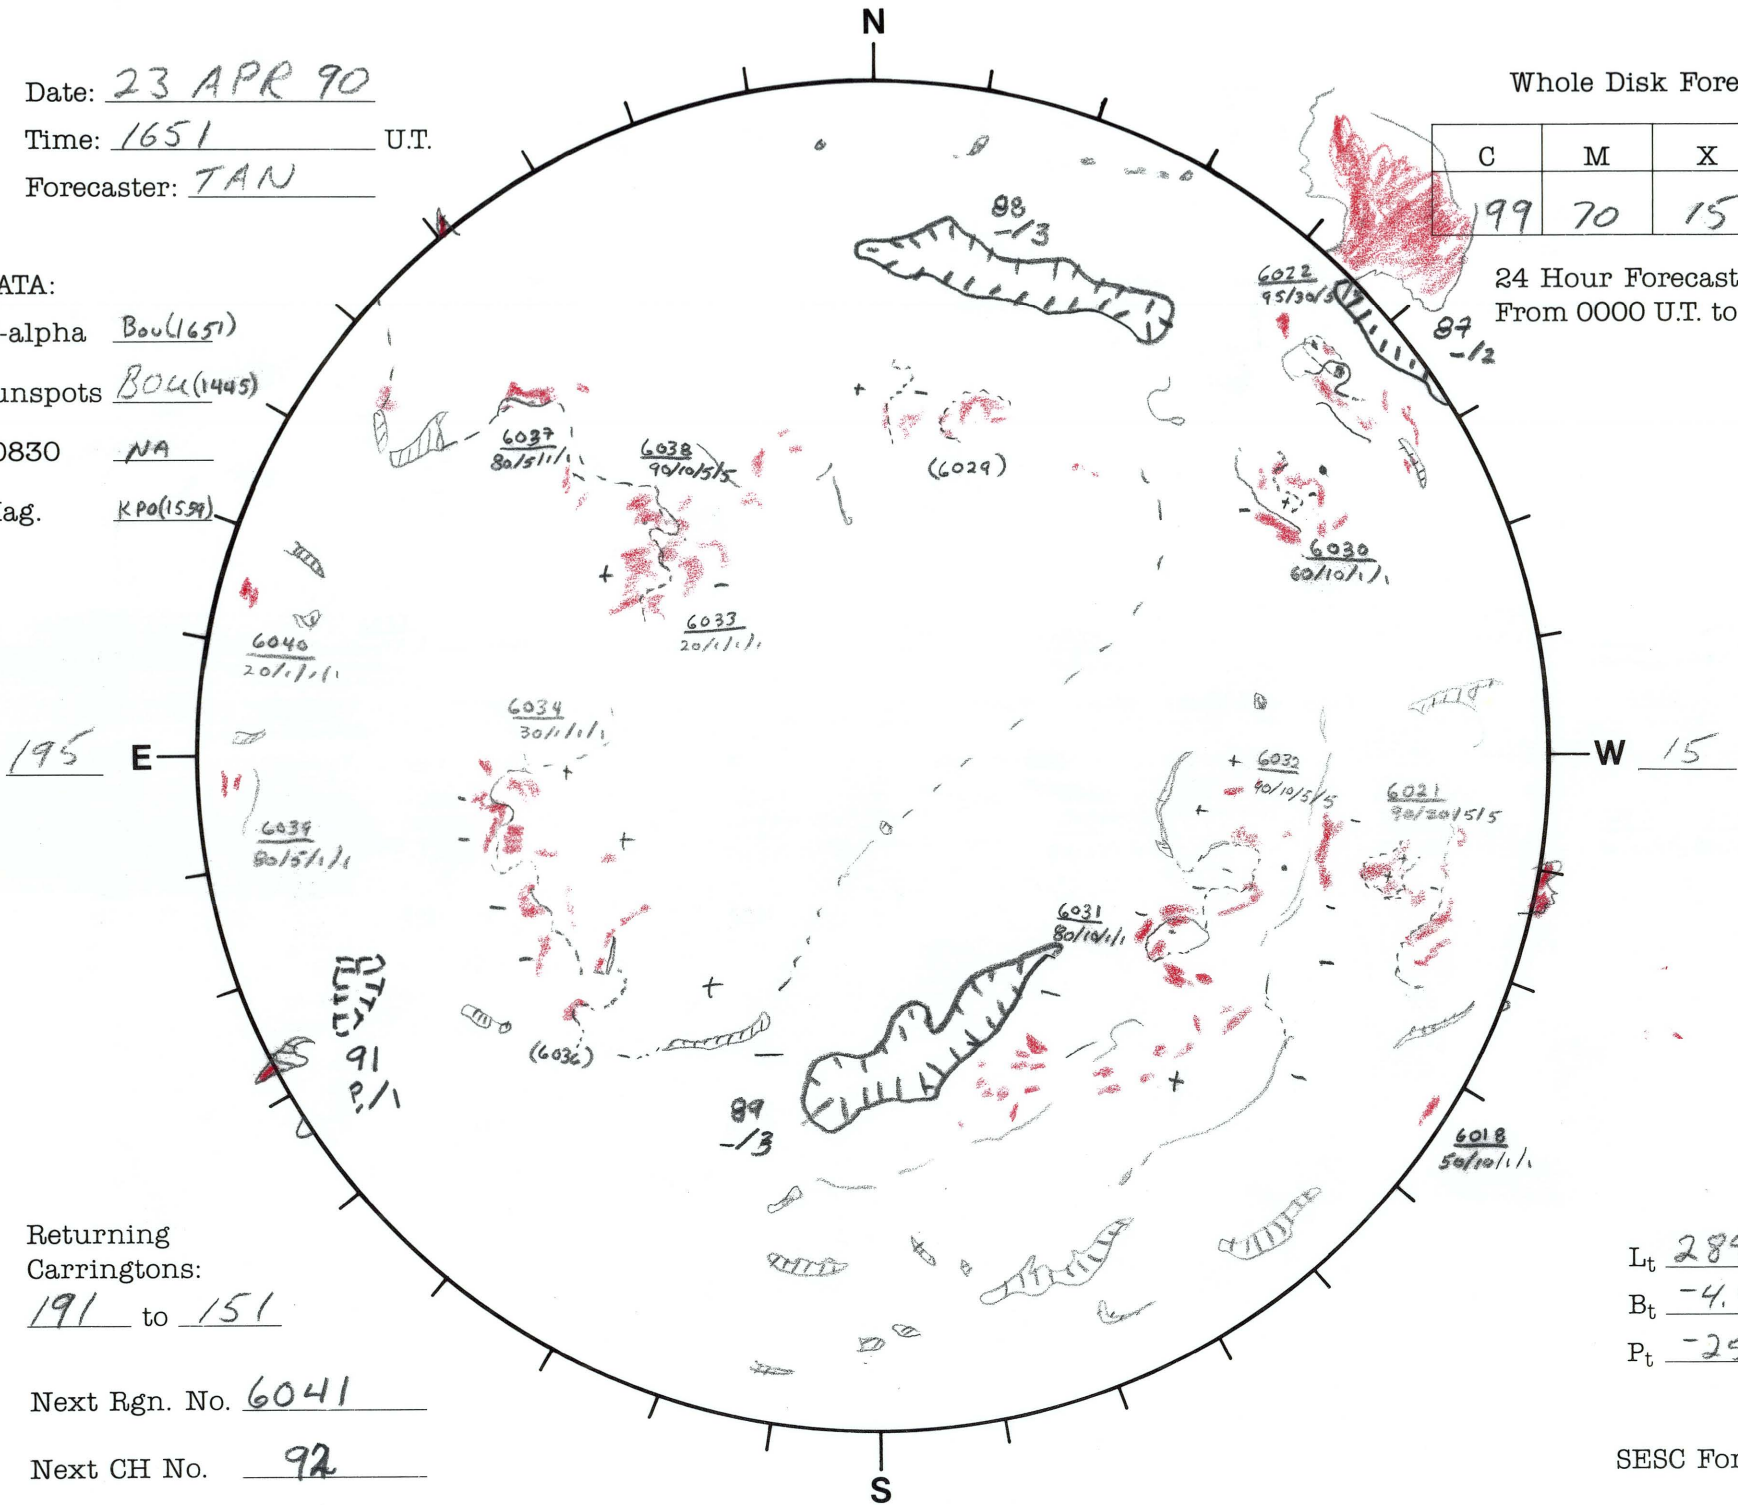

Date: 23 APR 90
 Time: 1651 U.T.
 Forecaster: TAN

Whole Disk Forecast

| C | M | X | P |
|----|----|----|----|
| 99 | 70 | 15 | 15 |

DATA:
 H-alpha Bou(1651)
 Sunspots Bou(1445)
 10830 NA
 Mag. KPo(159)

24 Hour Forecast
 From 0000 U.T. to 0000 U.T.

Returning Carringtons:
191 to 151

Lt 284.8
 Bt -4.9
 Pt -25.3

Next Rgn. No. 6041
 Next CH No. 92