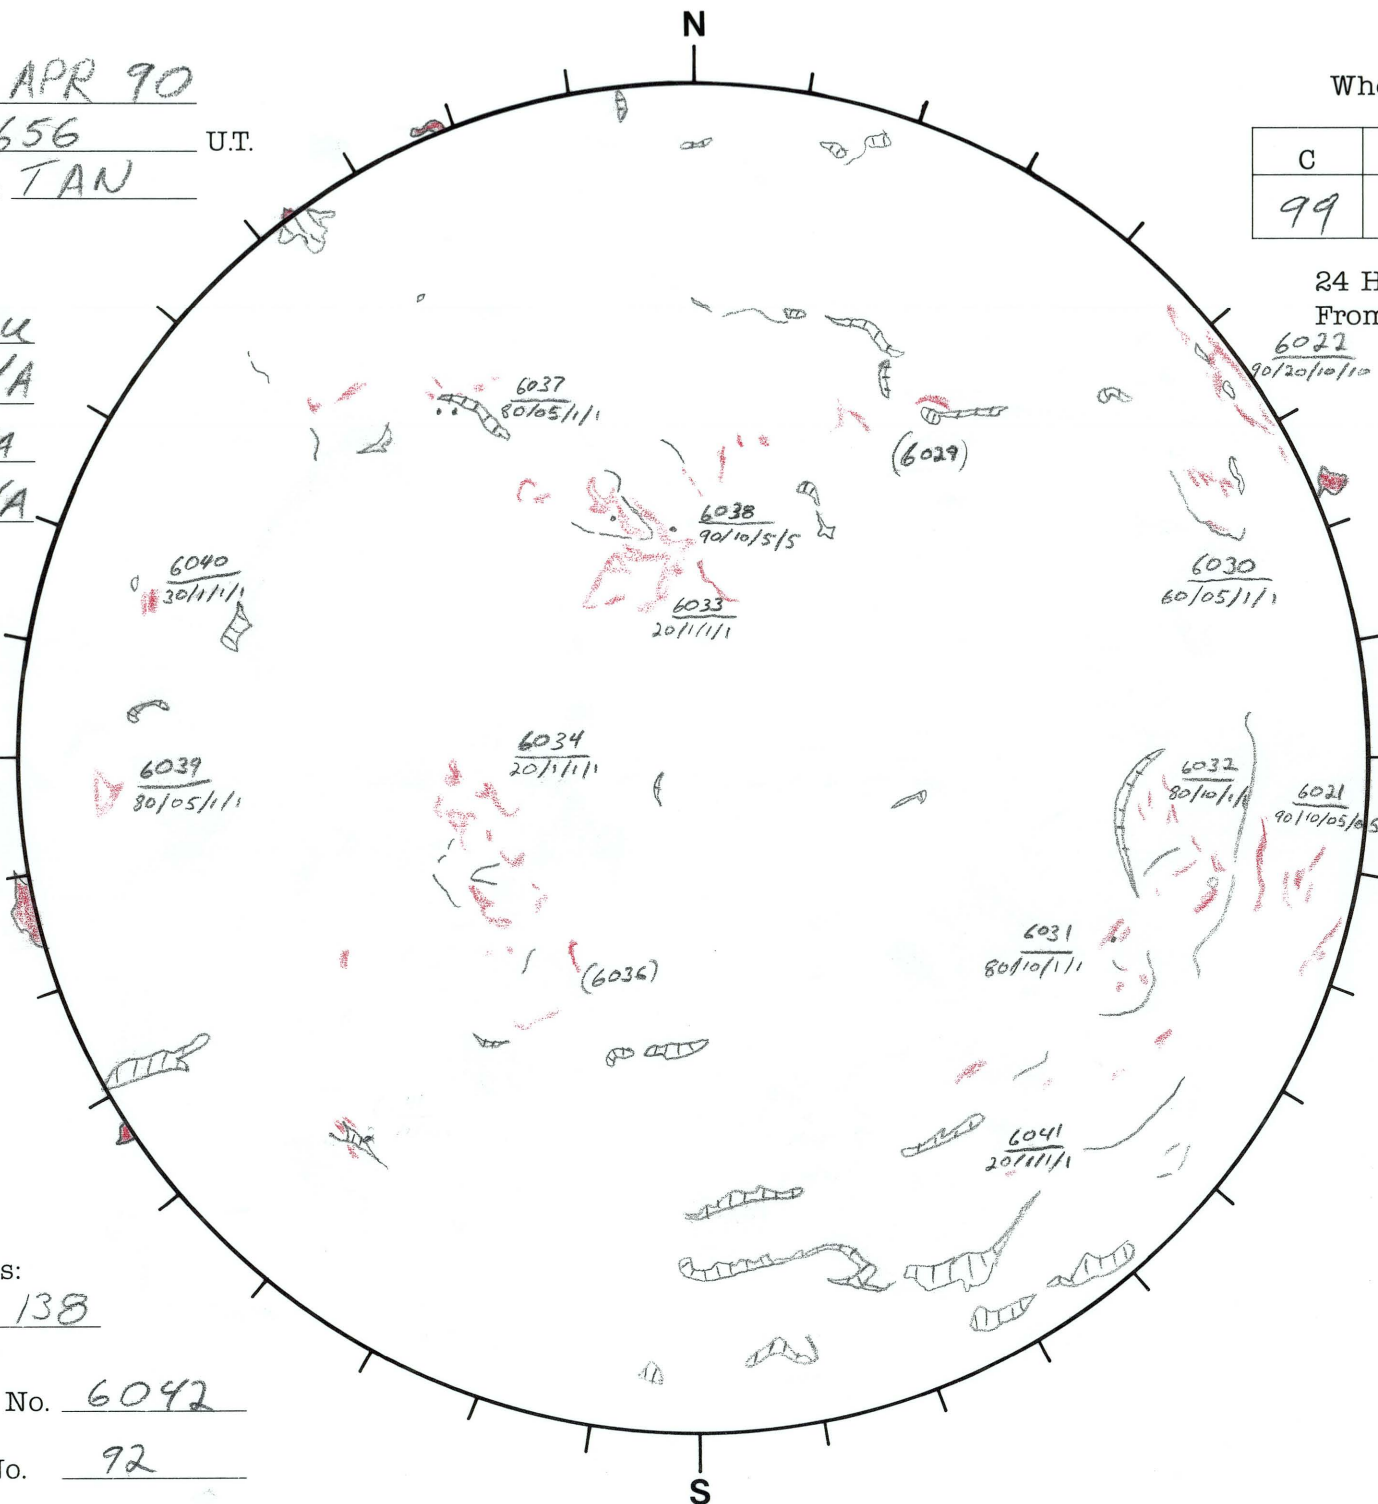

Date: 24 APR 90
 Time: 1656 U.T.
 Forecaster: TAN

Whole Disk Forecast

C	M	X	P
99	50	10	10

DATA:
 H-alpha B04
 Sunspots N/A
 10830 N/A
 Mag. N/A

24 Hour Forecast
 From 0000 U.T. to 0000 U.T.

6022
90/20/10/10

182° E

W 002°

Returning
 Carringtons:
191 to 138

L_t 271.6
 B_t -4.8
 P_t -25.2

Next Rgn. No. 6042

Next CH No. 92