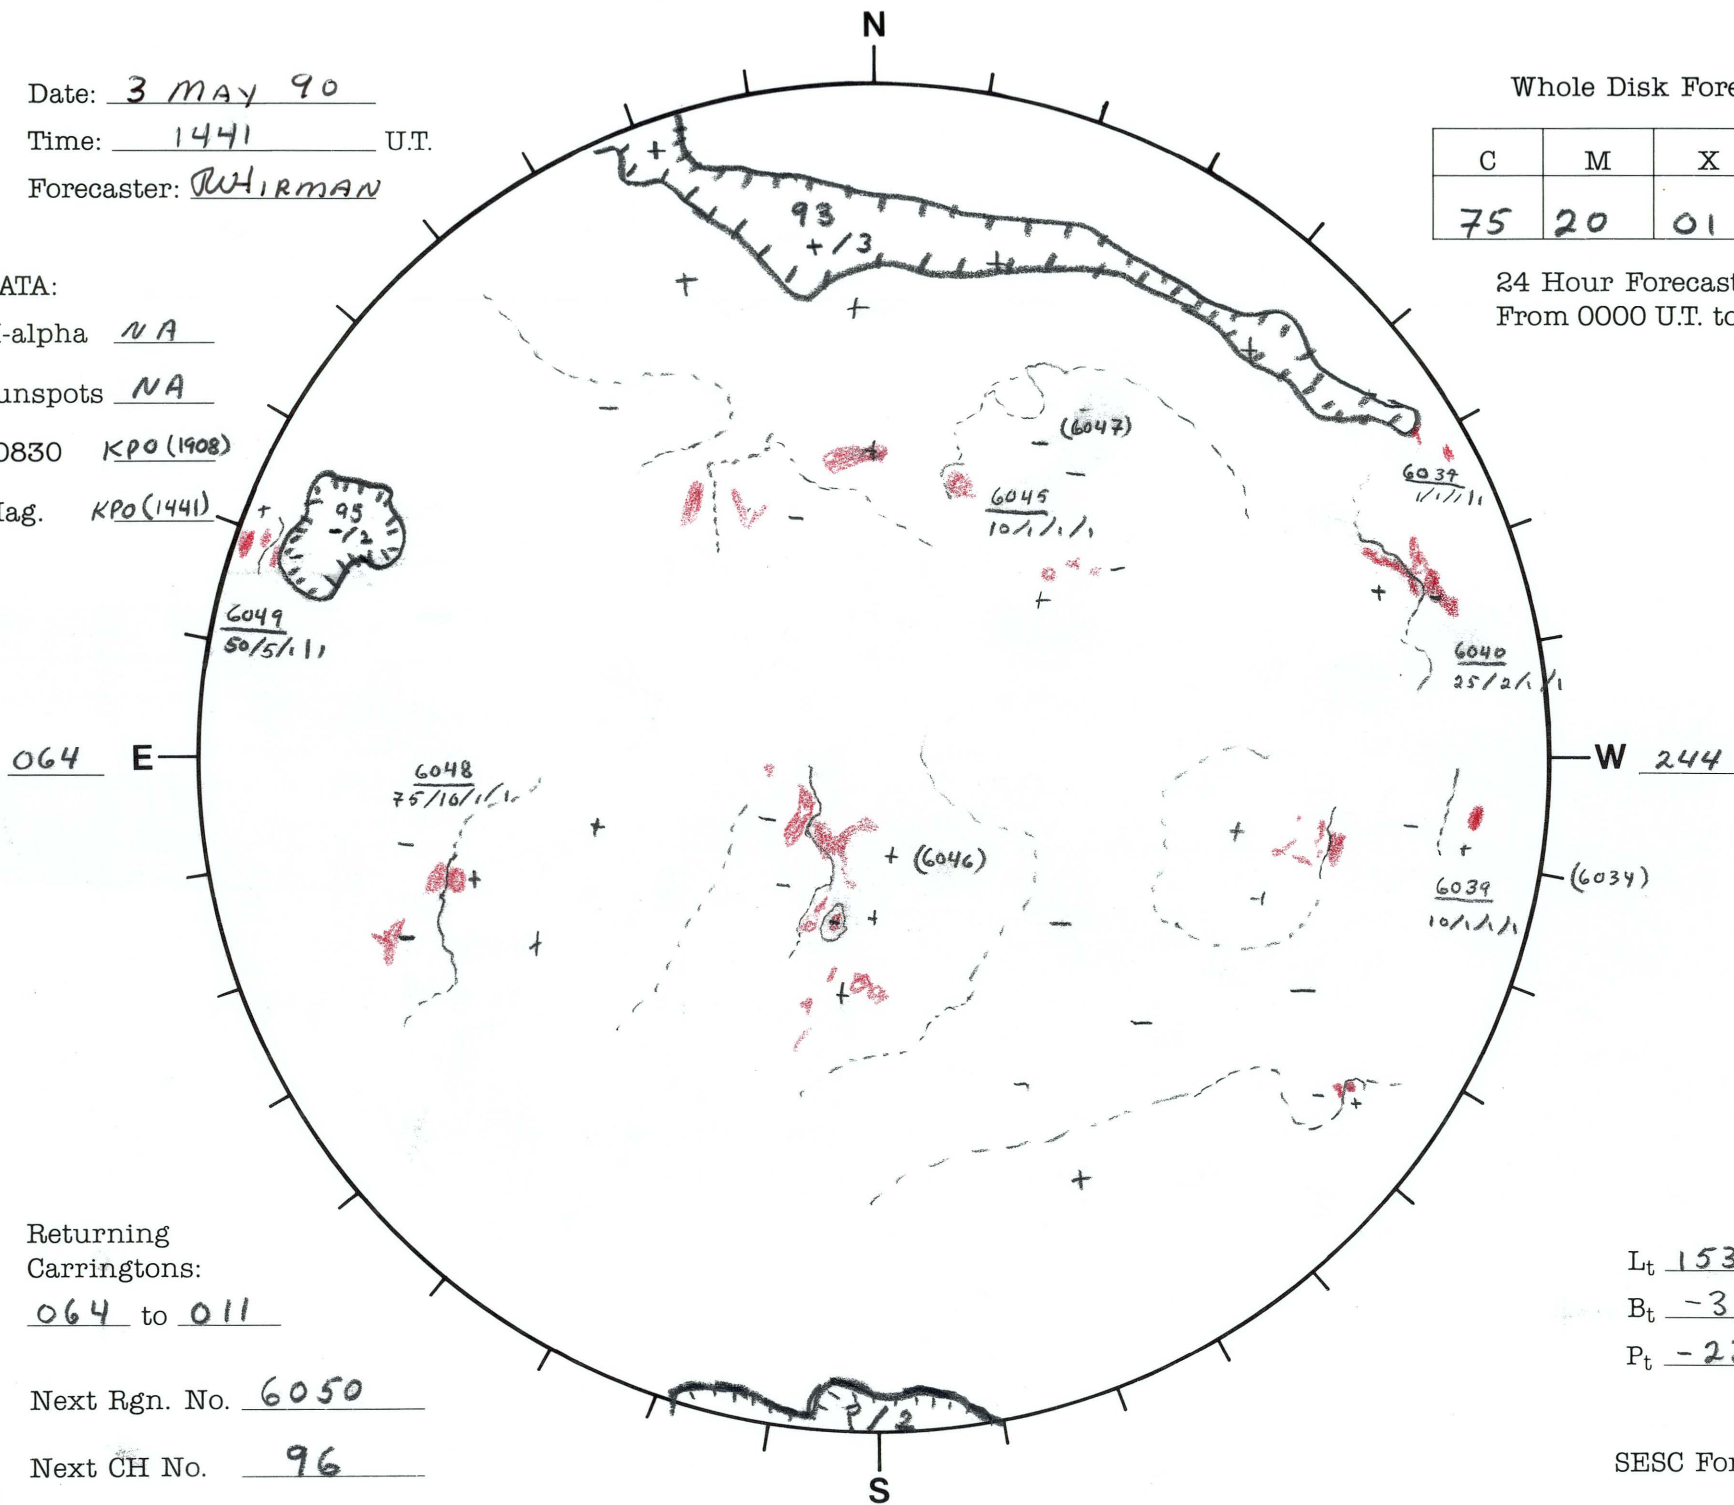

Date: 3 MAY 90
 Time: 1441 U.T.
 Forecaster: RHIRMAN

Whole Disk Forecast

C	M	X	P
75	20	01	01

24 Hour Forecast
 From 0000 U.T. to 0000 U.T.

DATA:
 H-alpha NA
 Sunspots NA
 10830 KPO (1908)
 Mag. KPO (1441)

Returning
 Carringtons:
064 to 011

L_t 153.9
 B_t -3.9
 P_t -23.7

Next Rgn. No. 6050
 Next CH No. 96