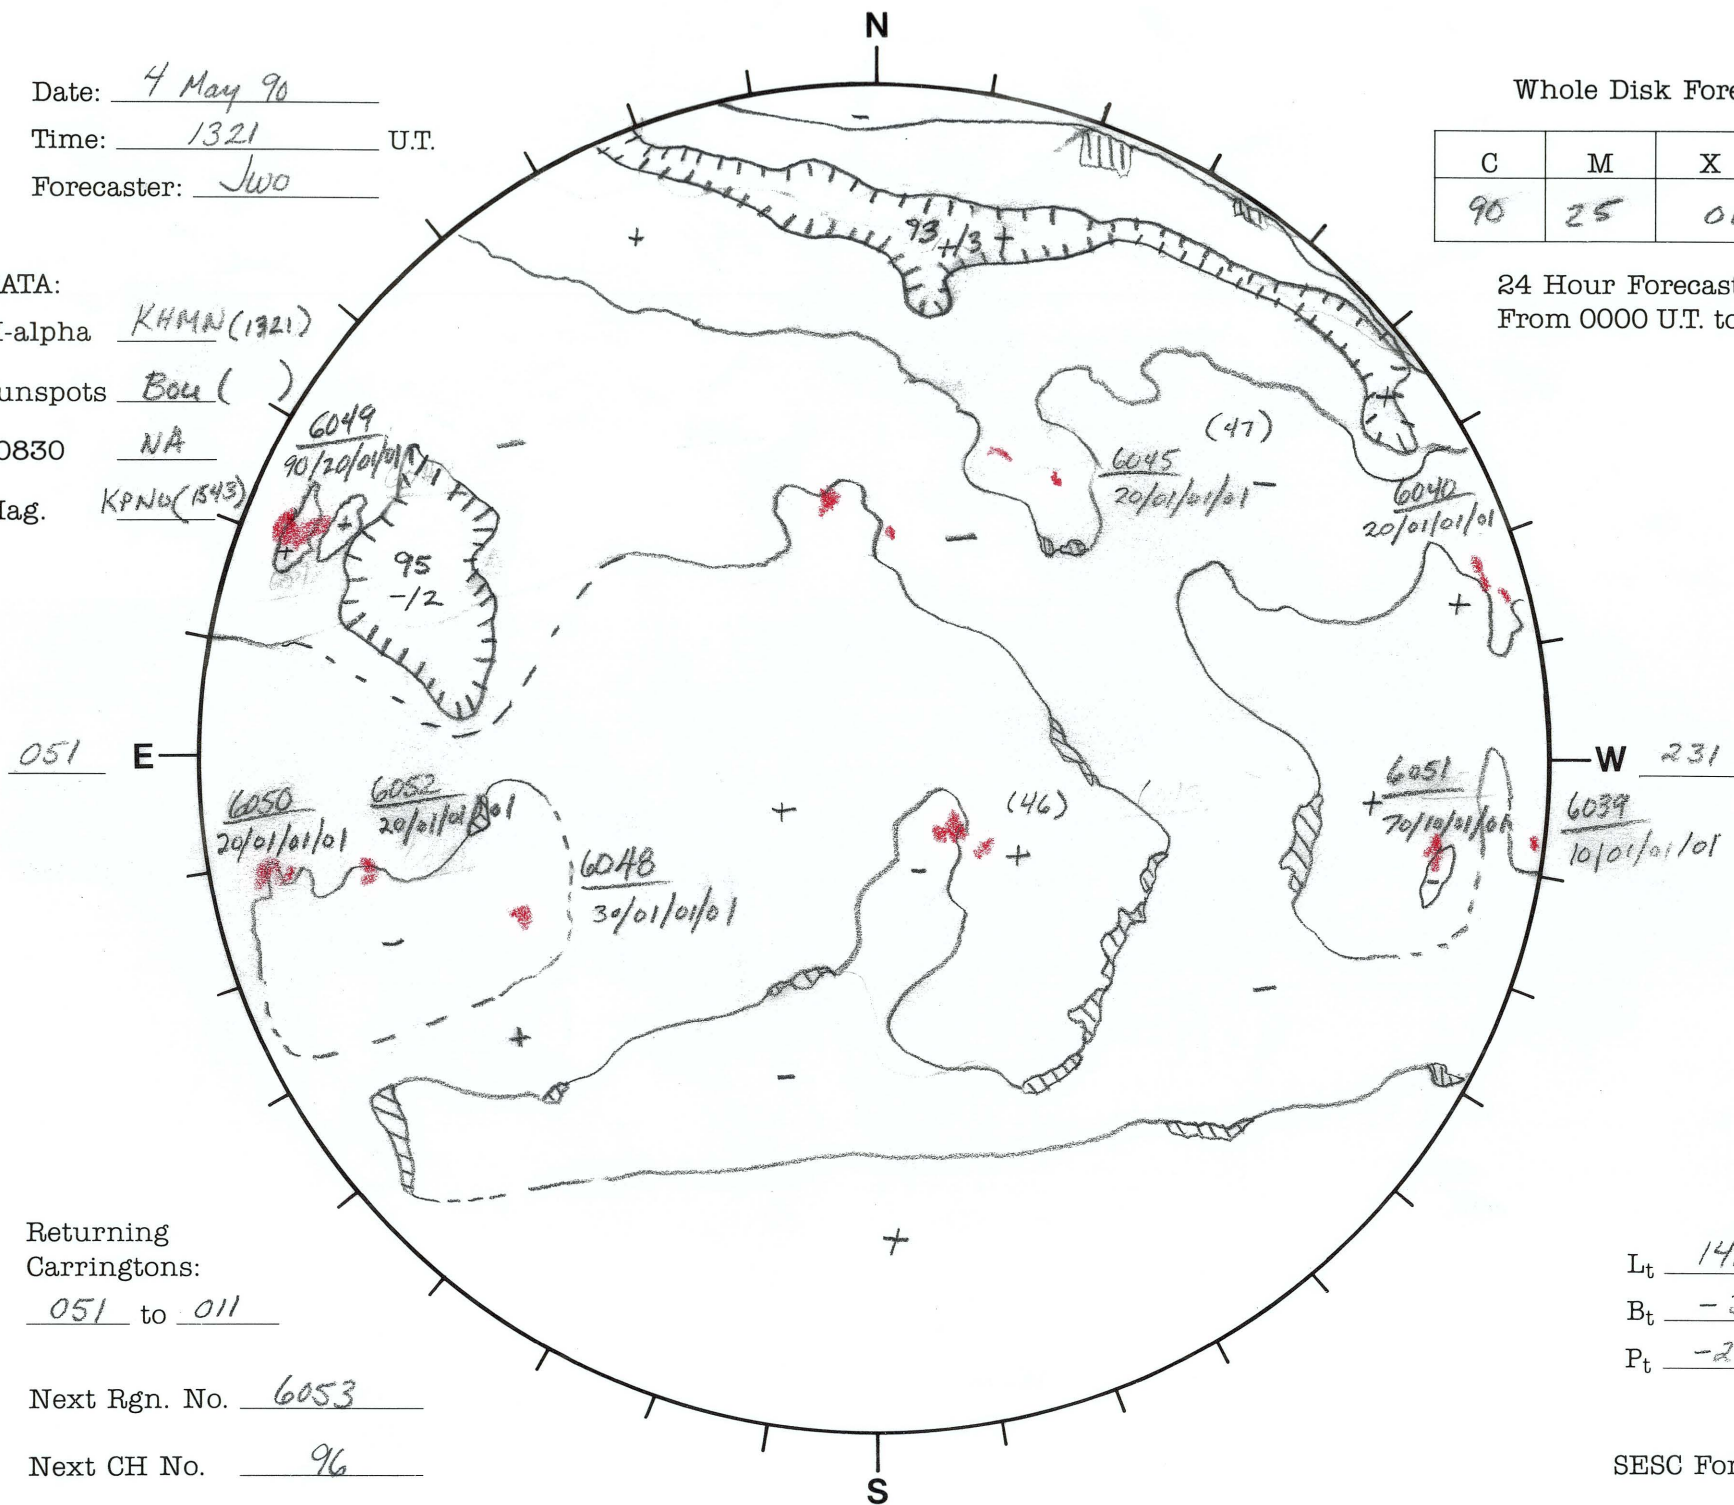

Date: 4 May 90  
 Time: 1321 U.T.  
 Forecaster: Jwo

Whole Disk Forecast

| C  | M  | X  | P  |
|----|----|----|----|
| 90 | 25 | 01 | 01 |

24 Hour Forecast  
 From 0000 U.T. to 0000 U.T.

DATA:  
 H-alpha KHMN(1321)  
 Sunspots Bou ( )  
 10830 NA  
 Mag. KPNU(1543)

Returning Carringtons:  
051 to 011

Next Rgn. No. 6053

Next CH No. 96

L<sub>t</sub> 141.4  
 B<sub>t</sub> -3.8  
 P<sub>t</sub> -23.5