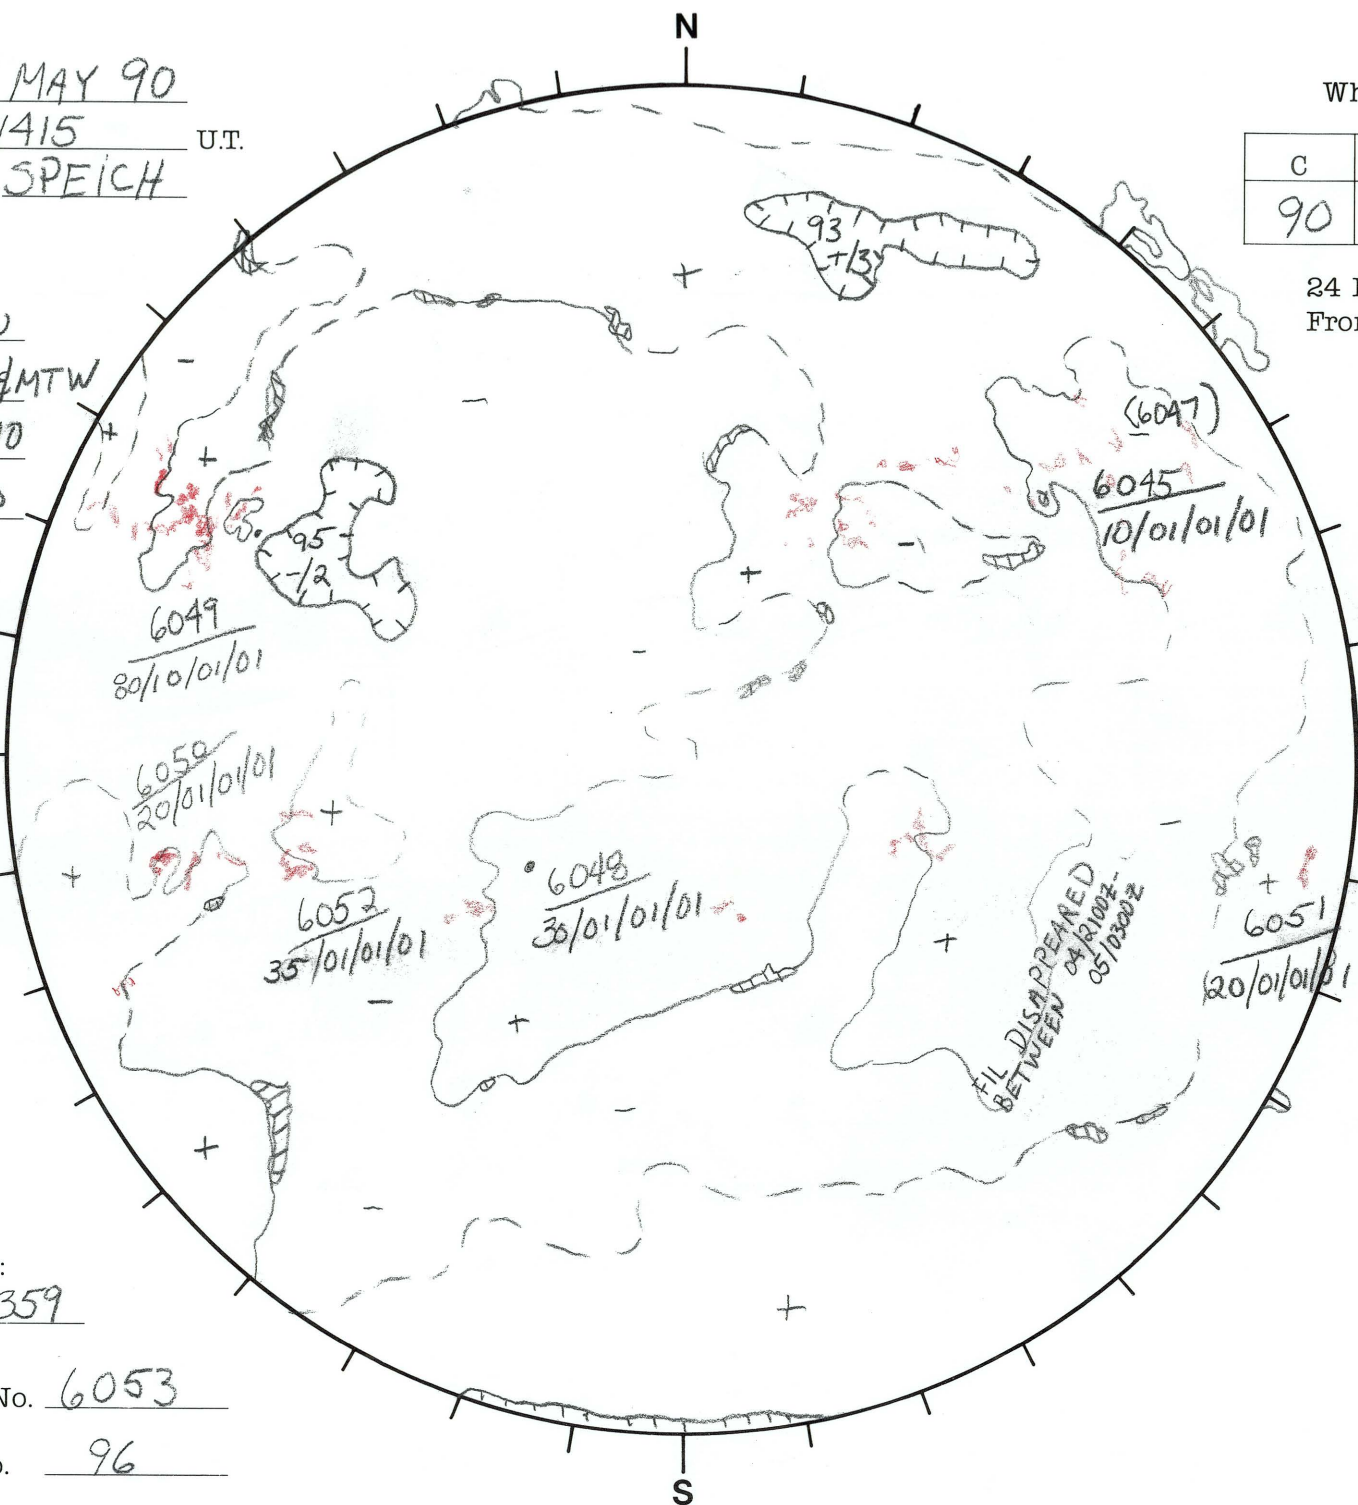

Date: 05 MAY 90
 Time: 1415 U.T.
 Forecaster: SPEICH

Whole Disk Forecast

C	M	X	P
90	10	01	01

24 Hour Forecast
 From 0000 U.T. to 0000 U.T.

DATA:
 H-alpha Bou
 Sunspots Bou & MTW
 10830 KPND
 Mag. KPND

038° E

W 218°

Returning Carringtons:
038 to 359

L_t 127.7°
 B_t -3.7°
 P_t -23.3°

Next Rgn. No. 6053

Next CH No. 96