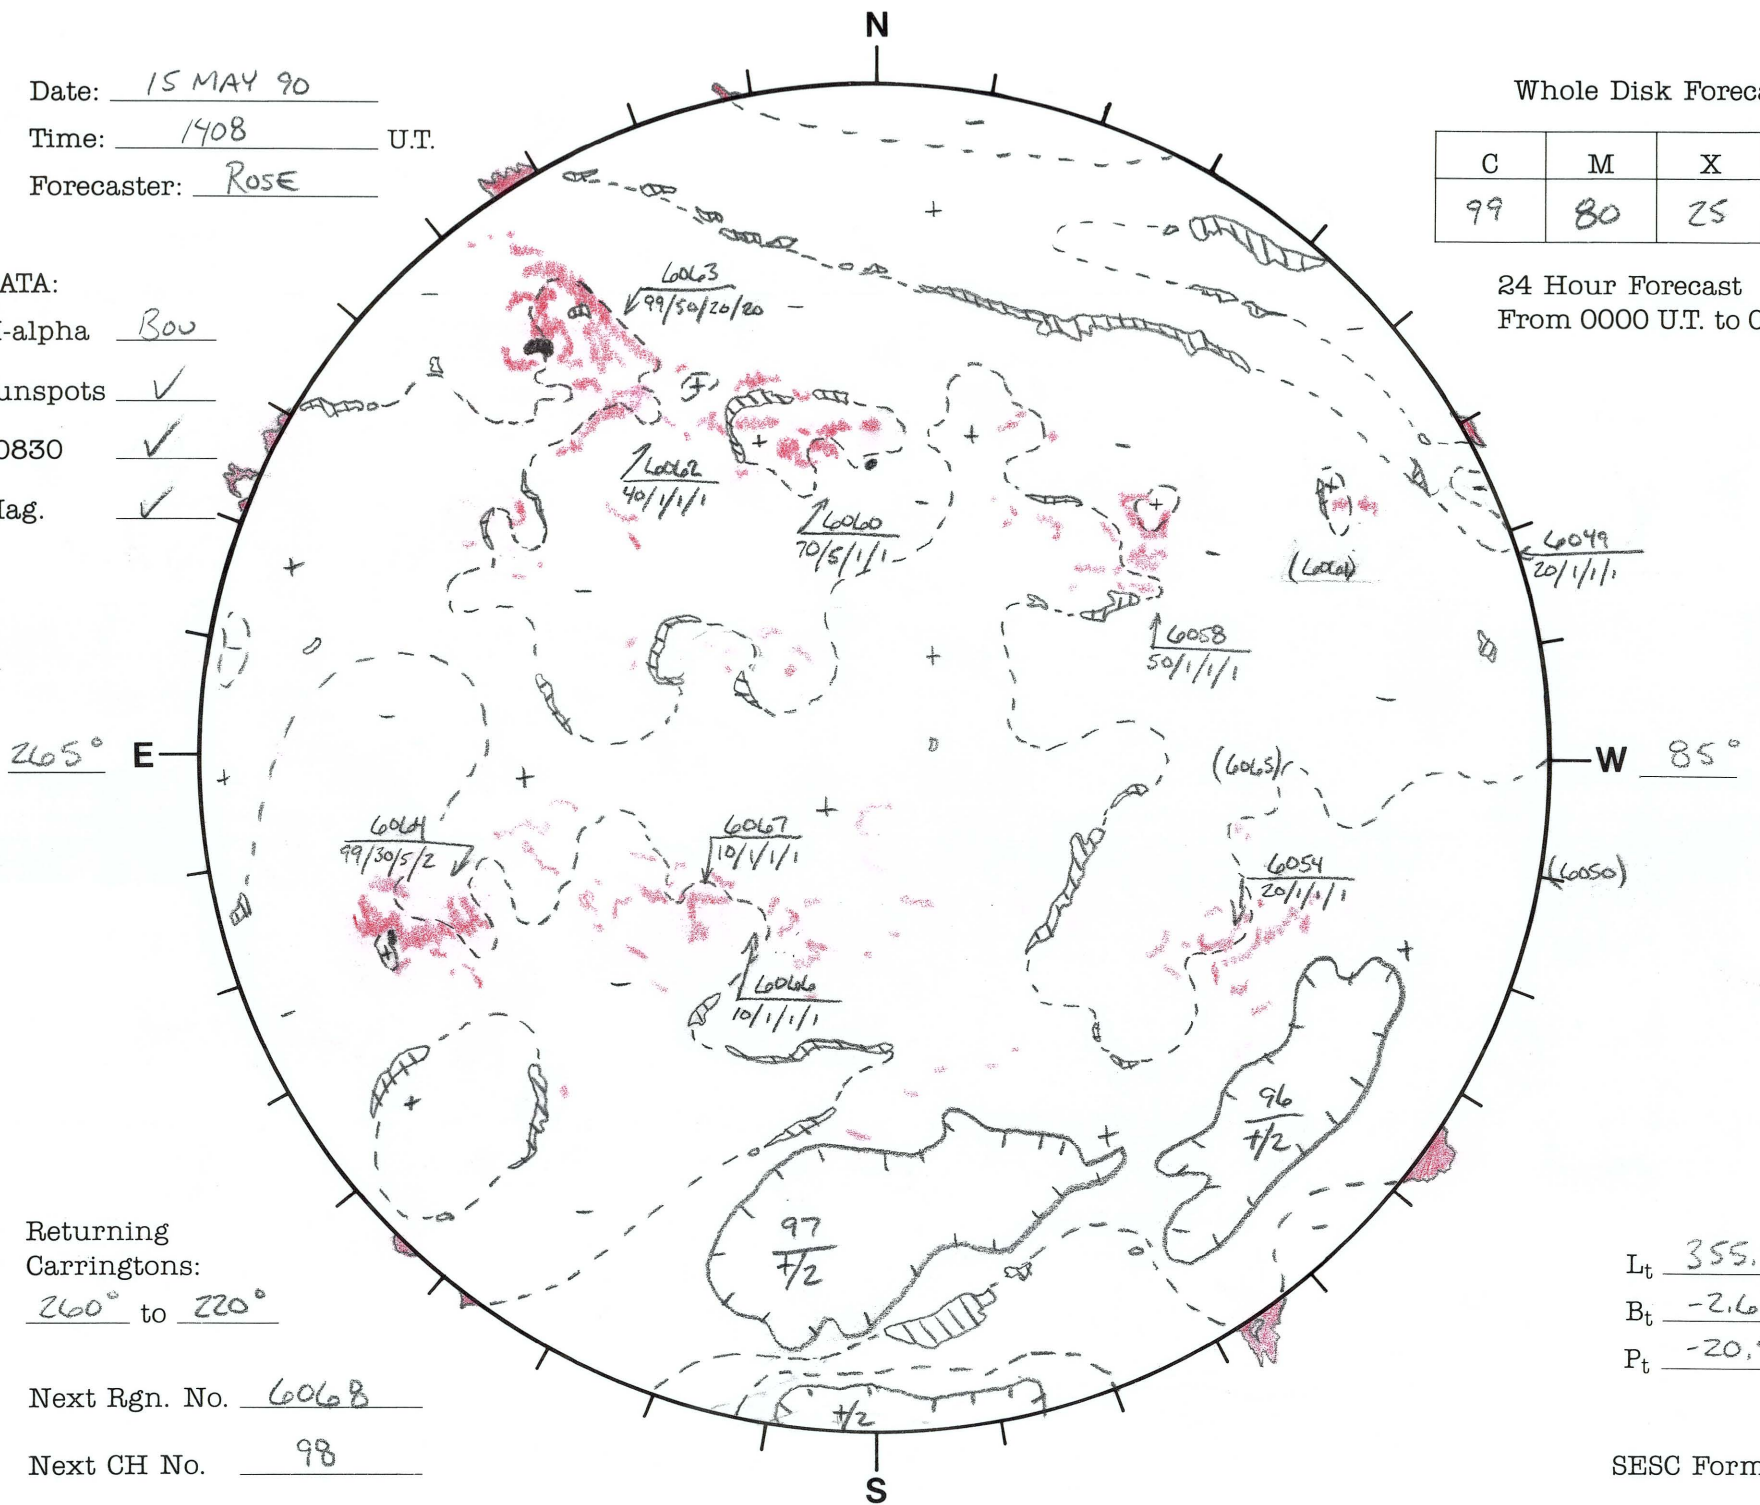

Date: 15 MAY 90  
 Time: 1408 U.T.  
 Forecaster: ROSE

Whole Disk Forecast

C	M	X	P
99	80	25	20

24 Hour Forecast  
 From 0000 U.T. to 0000 U.T.

DATA:  
 H-alpha Bou  
 Sunspots   
 10830   
 Mag.

Returning Carringtons:  
260° to 220°

$L_t$  355.5°  
 $B_t$  -2.6°  
 $P_t$  -20.9°

Next Rgn. No. 6068  
 Next CH No. 98