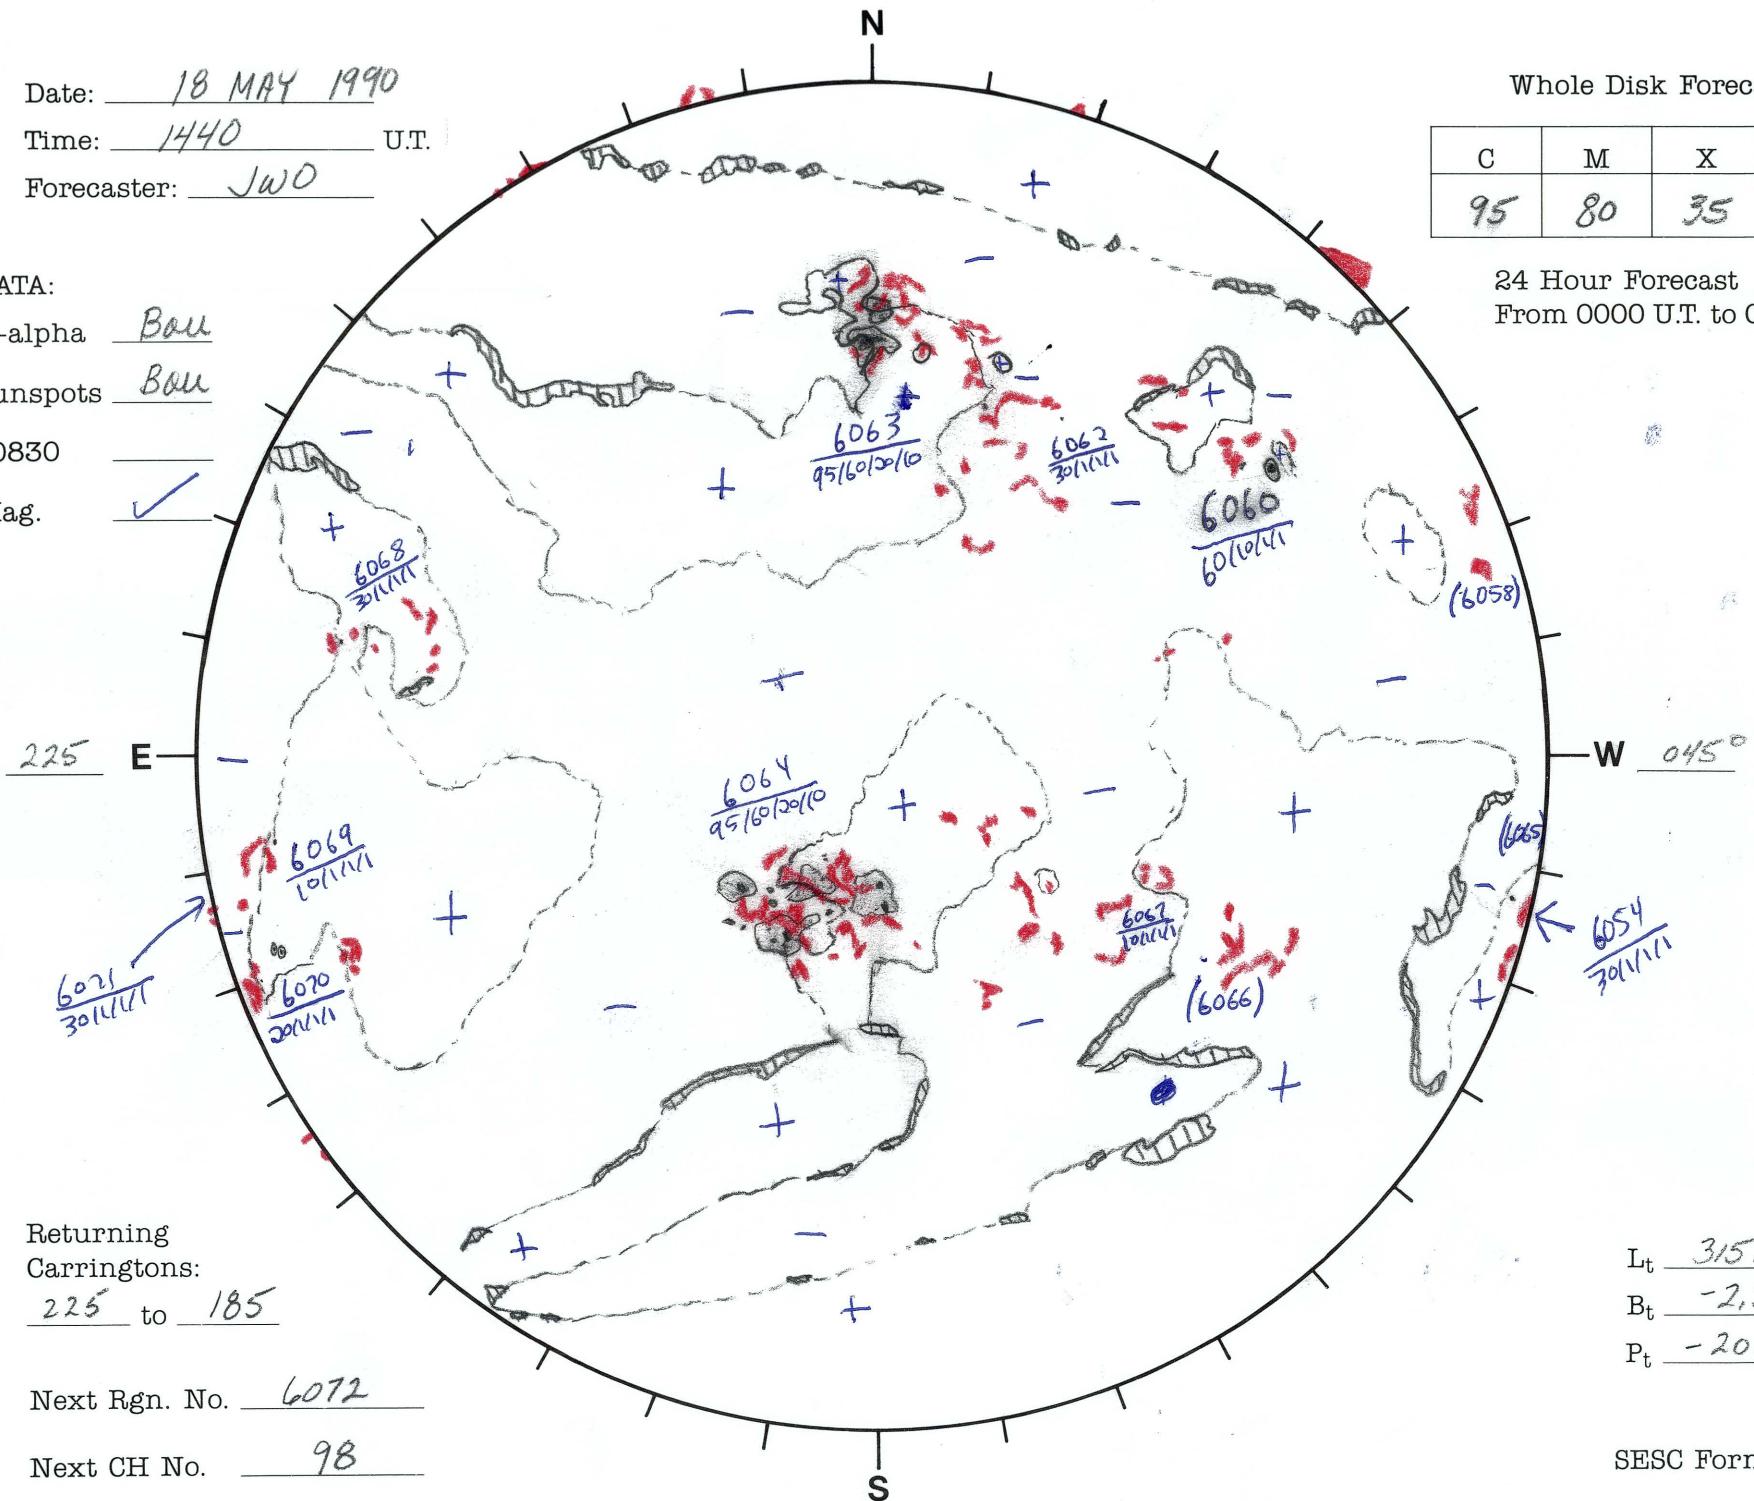

Date: 18 MAY 1990
 Time: 1440 U.T.
 Forecaster: JWO

Whole Disk Forecast

C	M	X	P
95	80	35	25

24 Hour Forecast
 From 0000 U.T. to 0000 U.T.

DATA:
 H-alpha Bar
 Sunspots Bar
 10830
 Mag. ✓

Returning Carringtons:
225 to 185

Next Rgn. No. 6072

Next CH No. 98

L_t 315.5
 B_t -2.3
 P_t -20.0