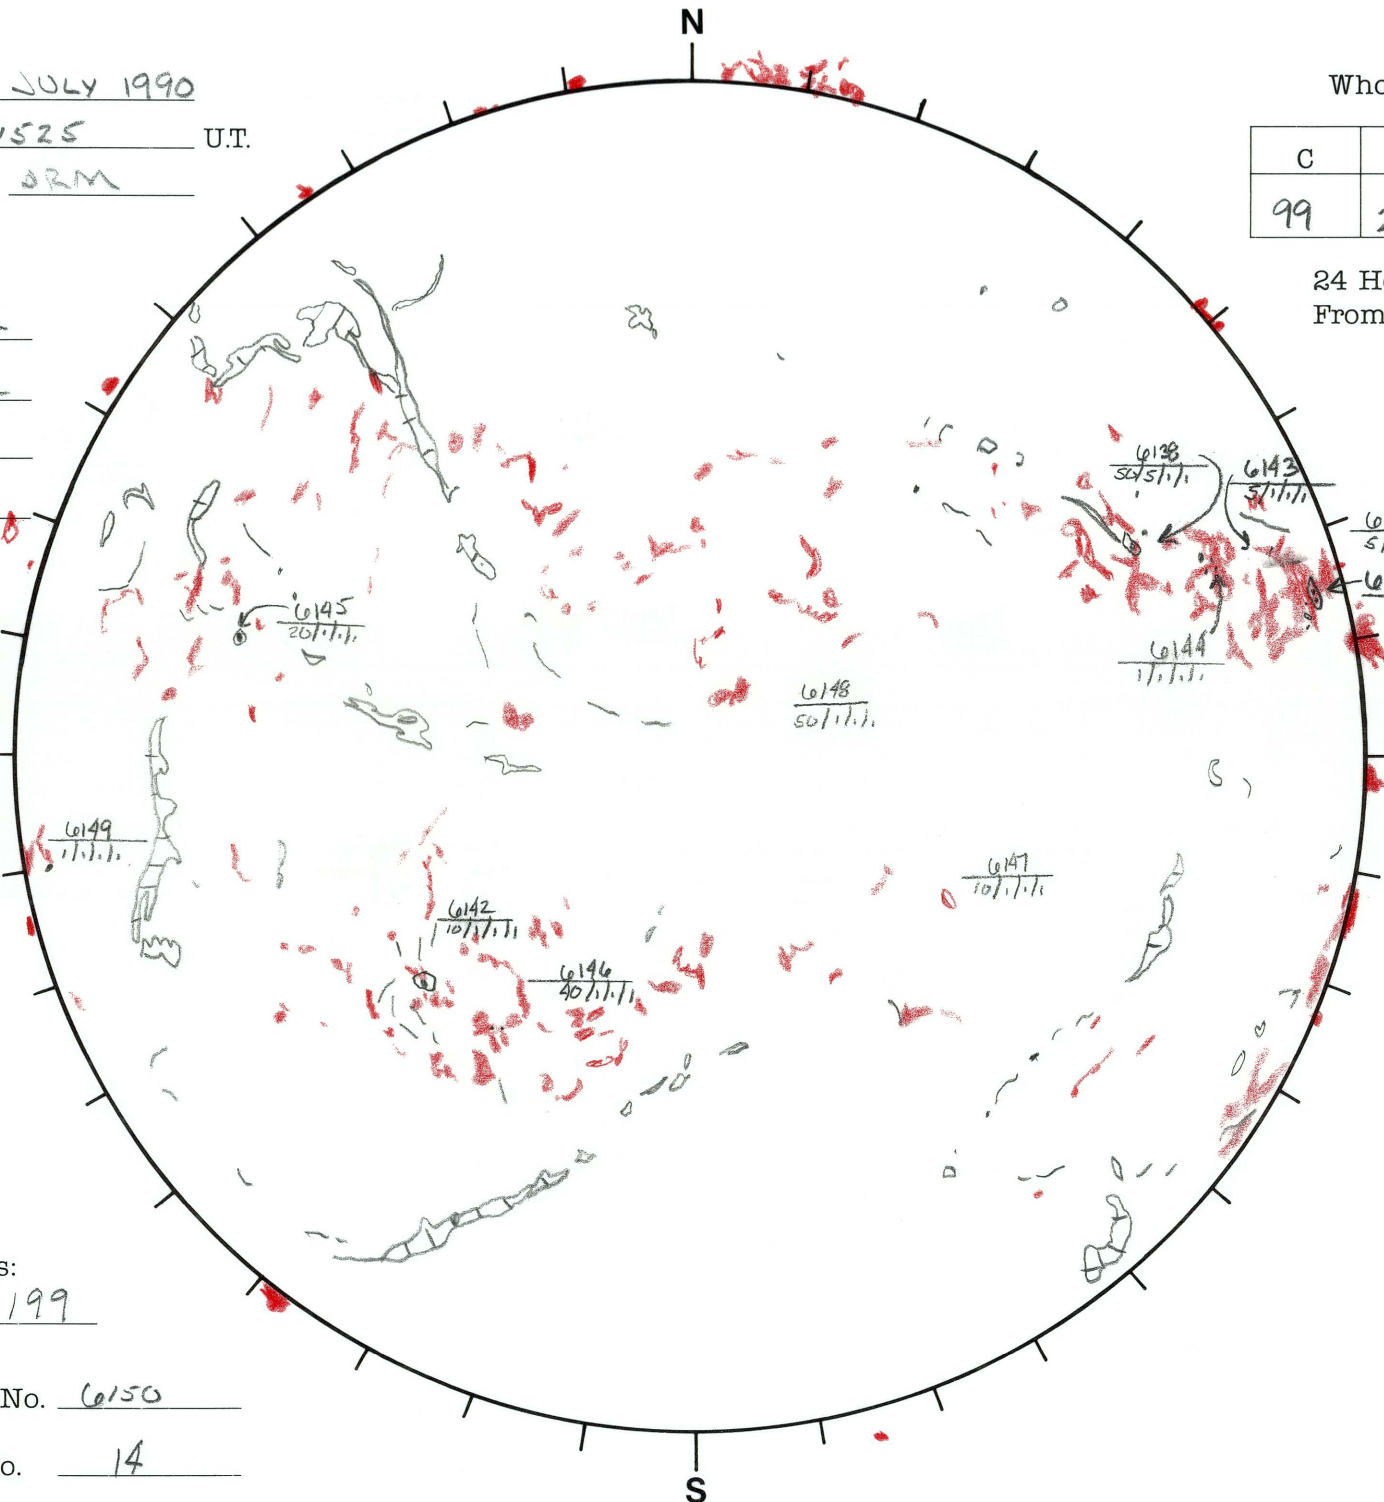

Date: 10 JULY 1990
 Time: 1525 U.T.
 Forecaster: ARM

Whole Disk Forecast

| C | M | X | P |
|----|----|----|----|
| 99 | 20 | 01 | 01 |

24 Hour Forecast
 From 0000 U.T. to 0000 U.T.

DATA:
 H-alpha Ban
 Sunspots Ban
 10830 N/A
 Mag. N/A

224 E

W 334

Returning Carringtons:
239 to 199

Lt 333.7
 Bt +3.9
 Pt +1.6

Next Rgn. No. 6150

Next CH No. 14