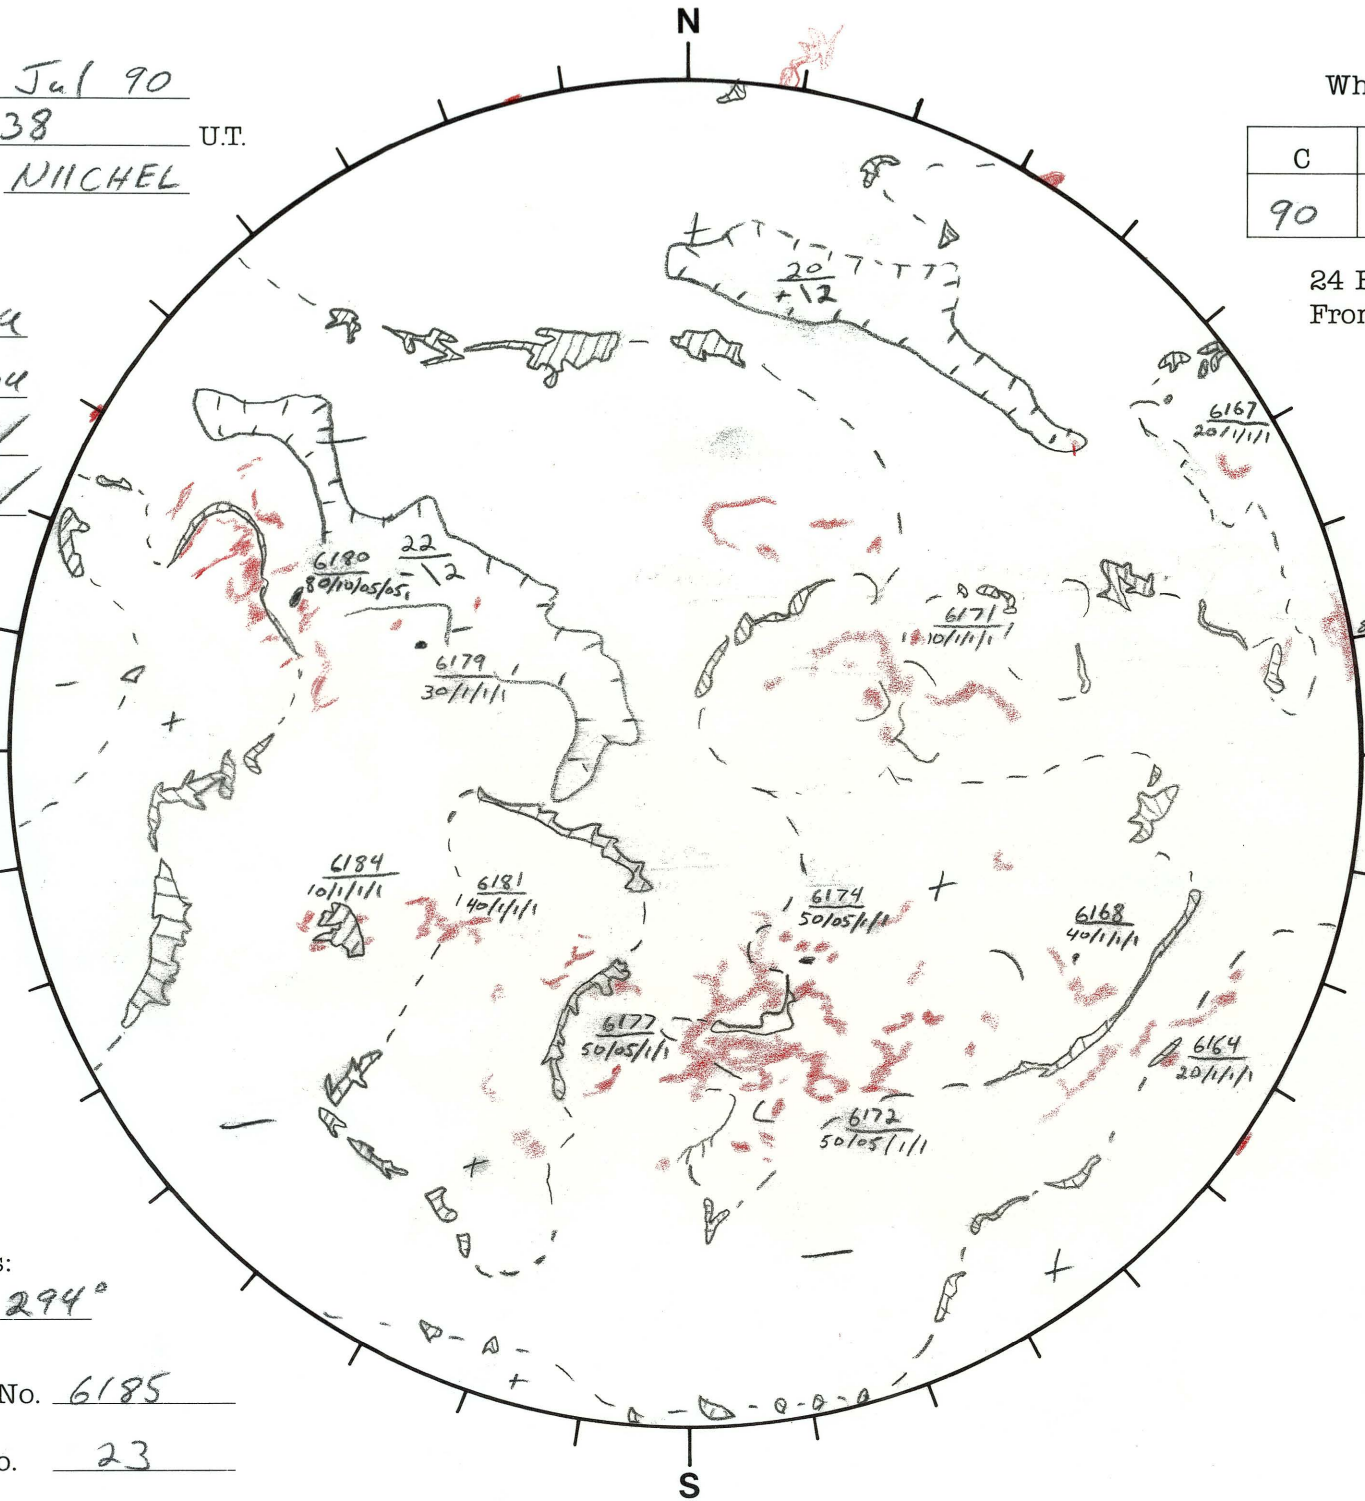

Date: 30 Jul 90
 Time: 1438 U.T.
 Forecaster: NICHEL

Whole Disk Forecast

C	M	X	P
90	35	05	05

24 Hour Forecast
 From 0000 U.T. to 0000 U.T.

DATA:
 H-alpha B04
 Sunspots B04
 10830 ✓
 Mag. ✓

339 E

W 159

Returning
 Carringtons:
334° to 294°

Lt 69.5
 Bt +5.7
 Pt +10.2

Next Rgn. No. 6185

Next CH No. 23