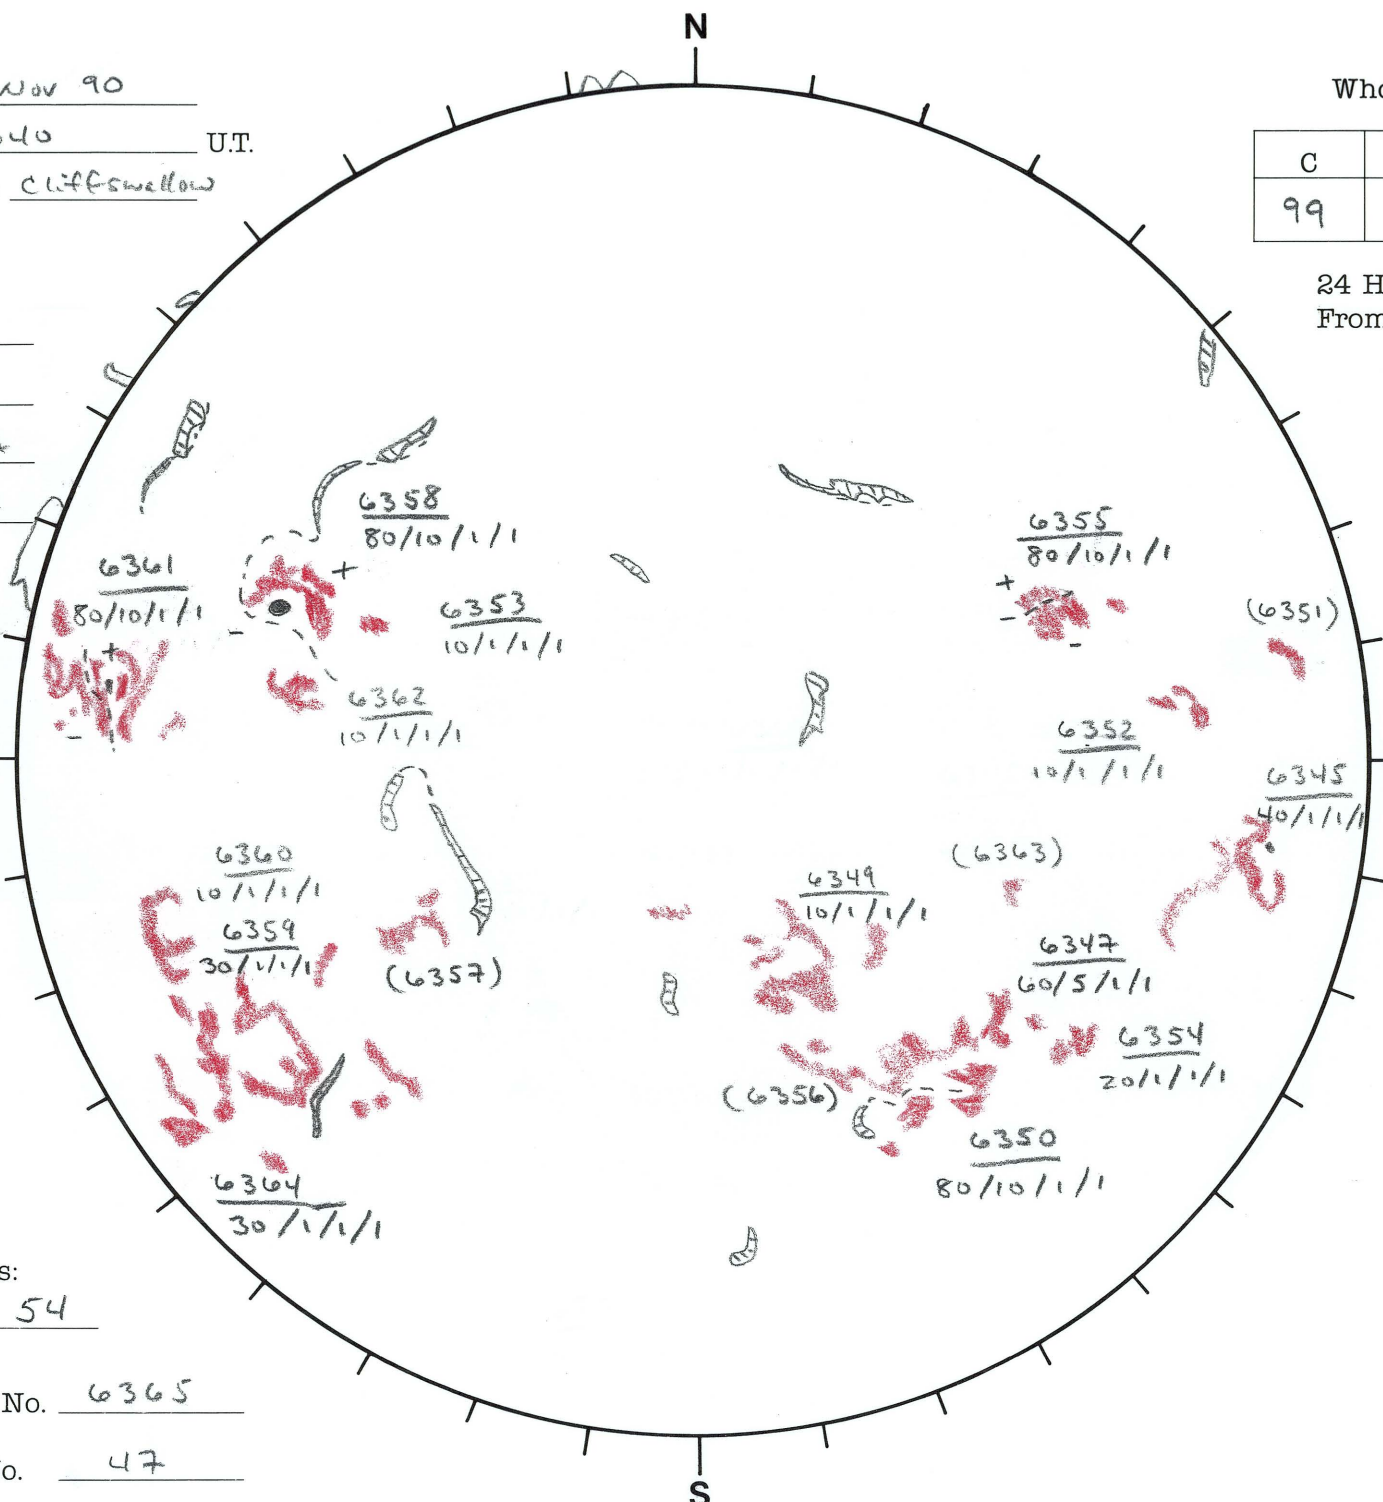

Date: 7 Nov 90
 Time: 1640 U.T.
 Forecaster: Cliff Smallow

Whole Disk Forecast

C	M	X	P
99	50	01	01

24 Hour Forecast
 From 0000 U.T. to 0000 U.T.

DATA:
 H-alpha
 Sunspots
 10830 NA
 Mag. NA

98 E

W 278

Returning Carringtons:
94 to 54

L_t 188.1
 B_t +3.7
 P_t +23.3

Next Rgn. No. 6365

Next CH No. 47