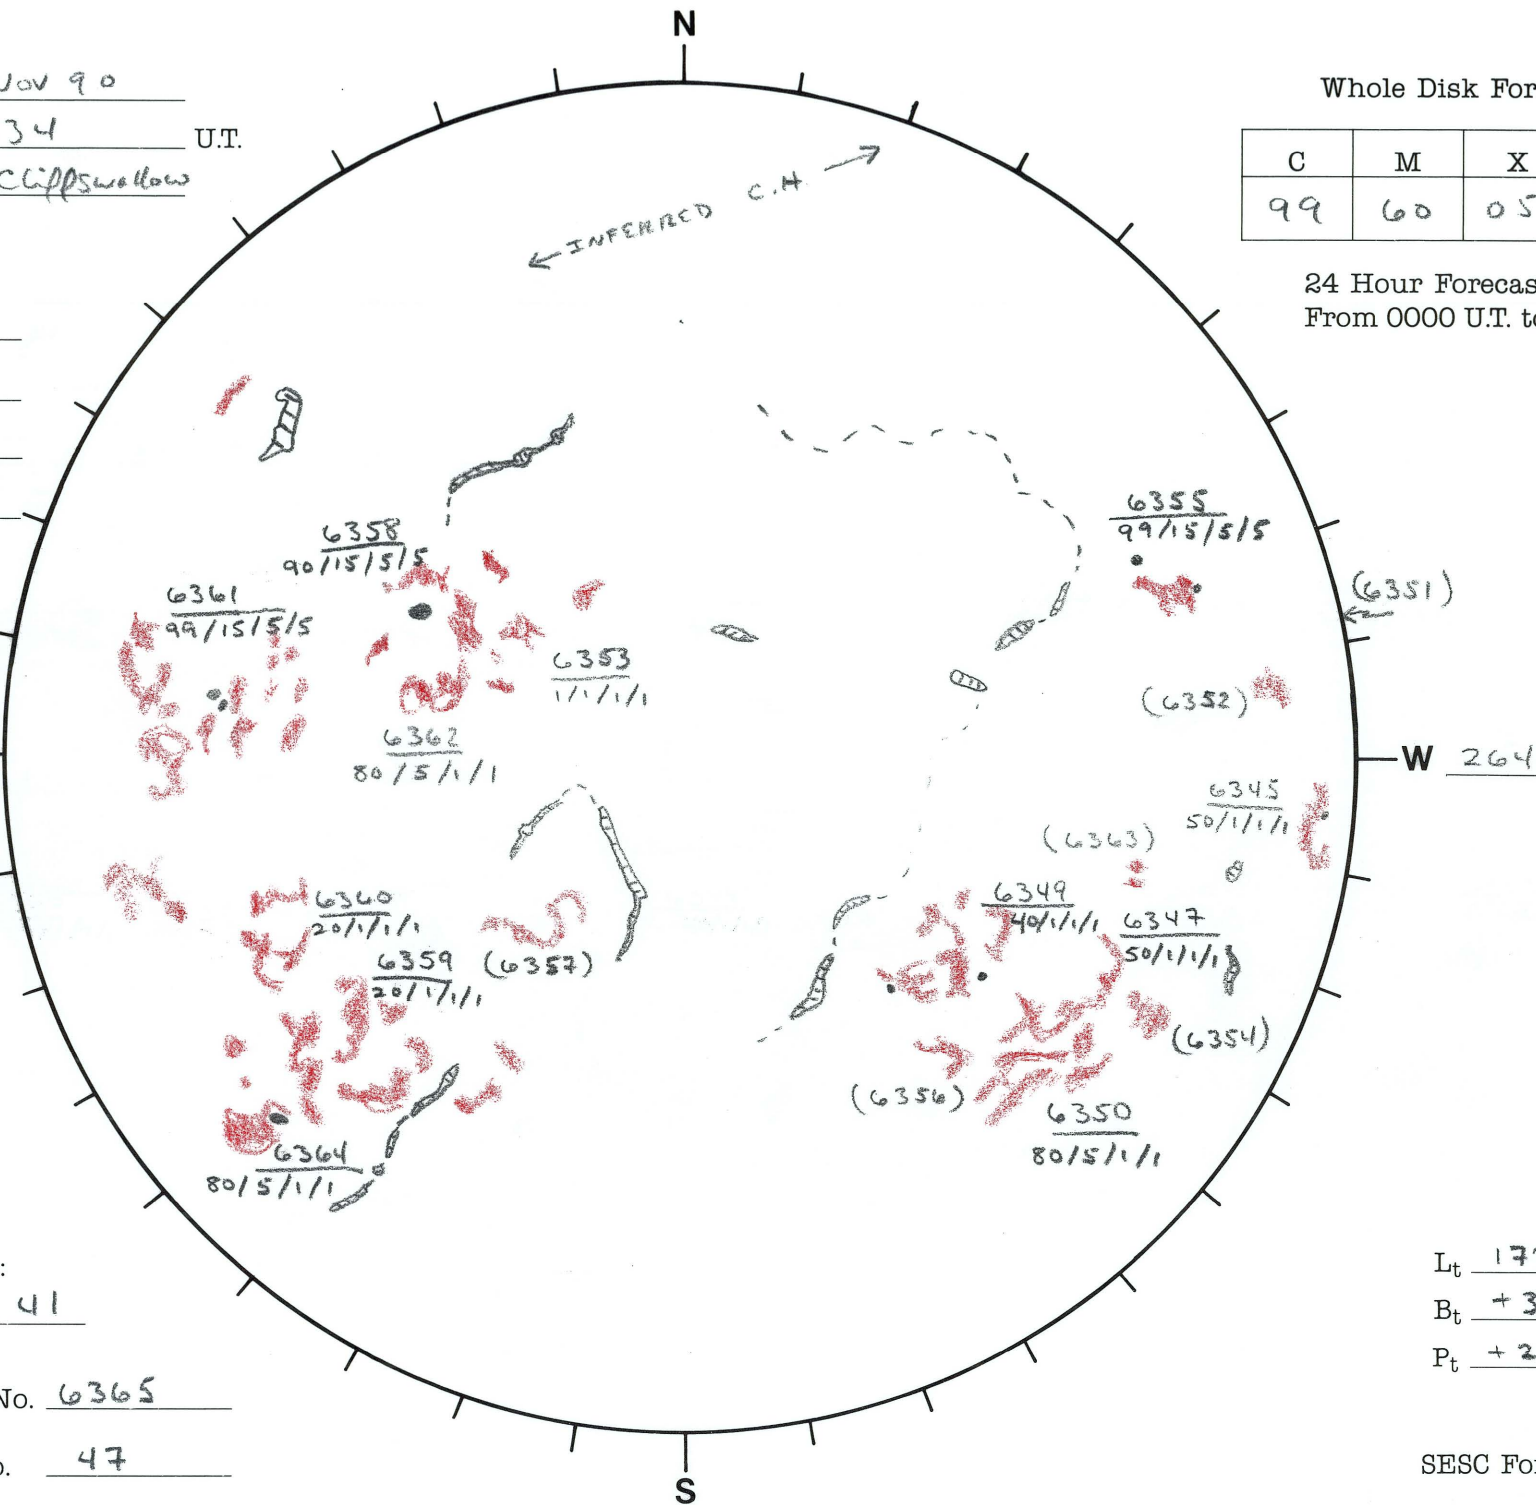

Date: 8 Nov 90
 Time: 1834 U.T.
 Forecaster: Clippswallow

Whole Disk Forecast

C	M	X	P
99	60	05	05

24 Hour Forecast
 From 0000 U.T. to 0000 U.T.

DATA:
 H-alpha
 Sunspots
 10830 NA
 Mag. NA

Returning Carringtons:
81 to 41

Next Rgn. No. 6365

Next CH No. 47

L_t 173.9
 B_t +3.6
 P_t +23.1