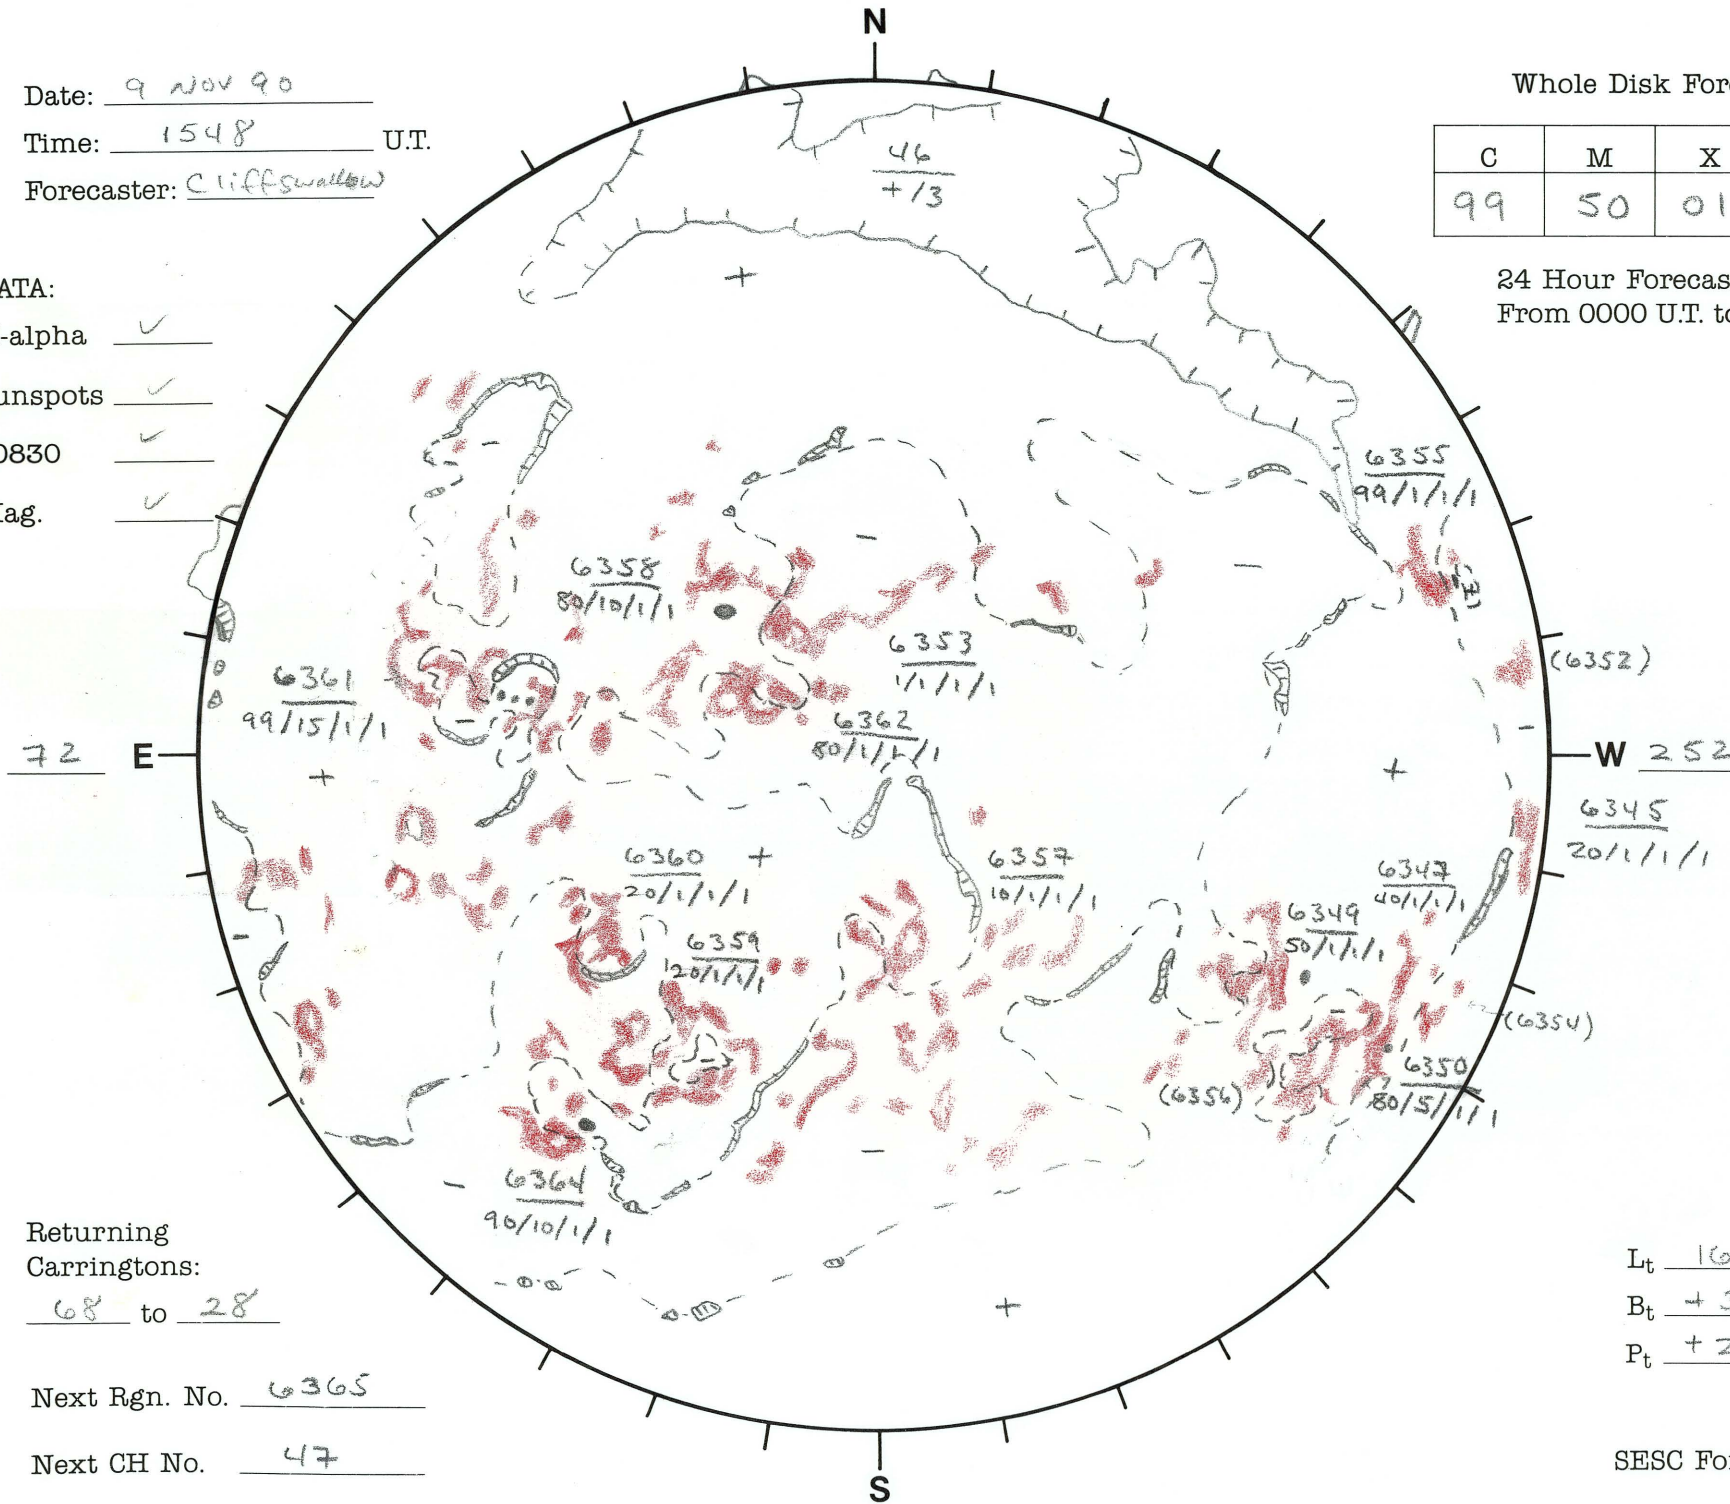

Date: 9 Nov 90
 Time: 1548 U.T.
 Forecaster: Cliff Swallow

Whole Disk Forecast

C	M	X	P
99	50	01	01

24 Hour Forecast
 From 0000 U.T. to 0000 U.T.

DATA:
 H-alpha
 Sunspots
 10830
 Mag.

Returning Carringtons:
68 to 28

Next Rgn. No. 6365

Next CH No. 47

L_t 162.2
 B_t +3.5
 P_t +22.9