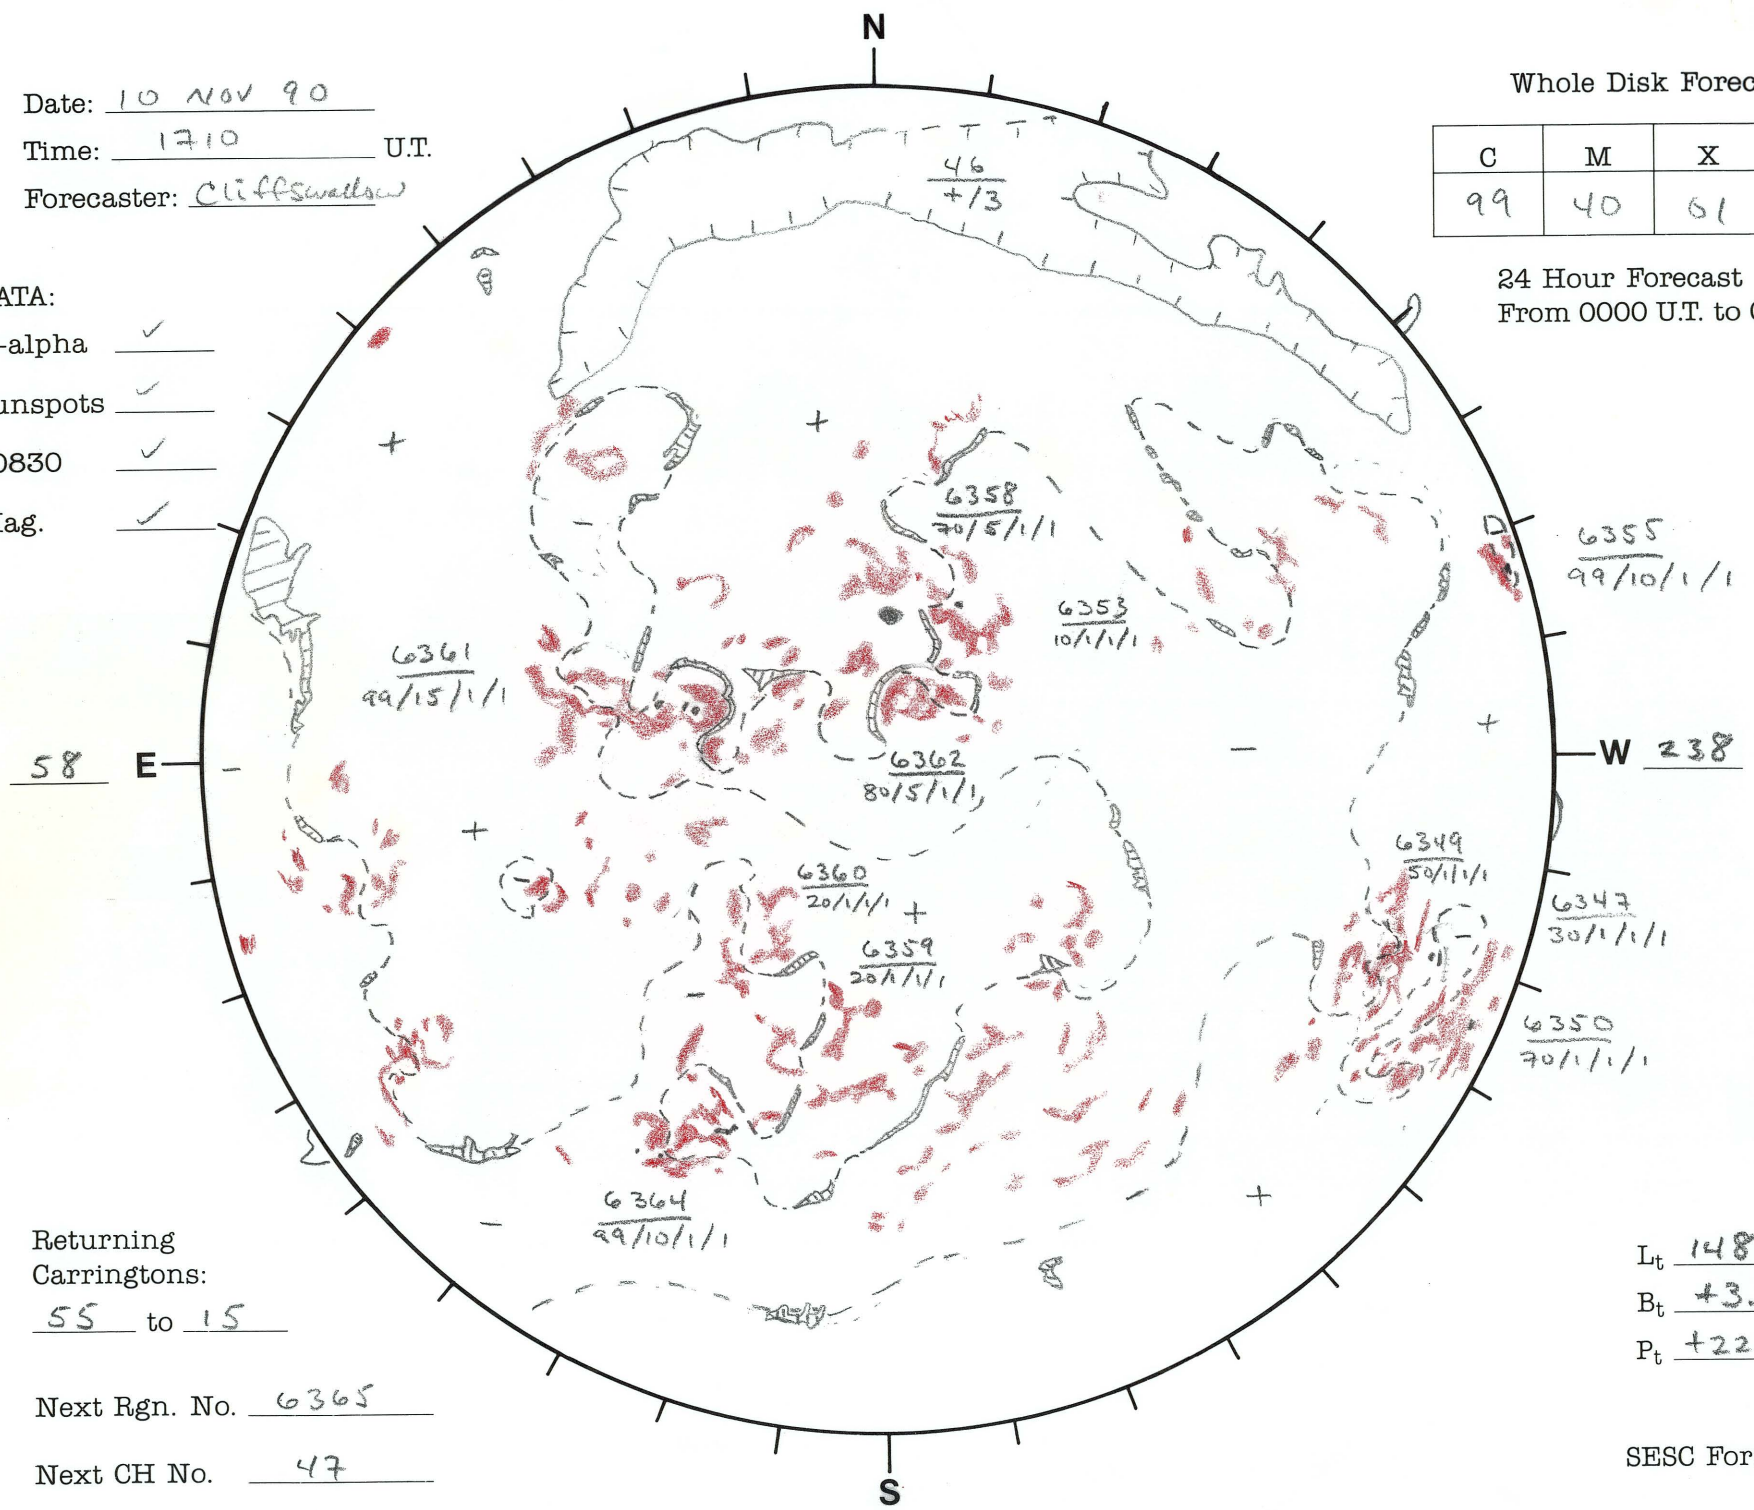

Date: 10 NOV 90
 Time: 1710 U.T.
 Forecaster: Cliff Swallow

Whole Disk Forecast

C	M	X	P
99	40	61	01

24 Hour Forecast
 From 0000 U.T. to 0000 U.T.

DATA:
 H-alpha
 Sunspots
 10830
 Mag.

Returning Carringtons:
55 to 15

Next Rgn. No. 6365

Next CH No. 47

L_t 148.3
 B_t +3.4
 P_t +22.6