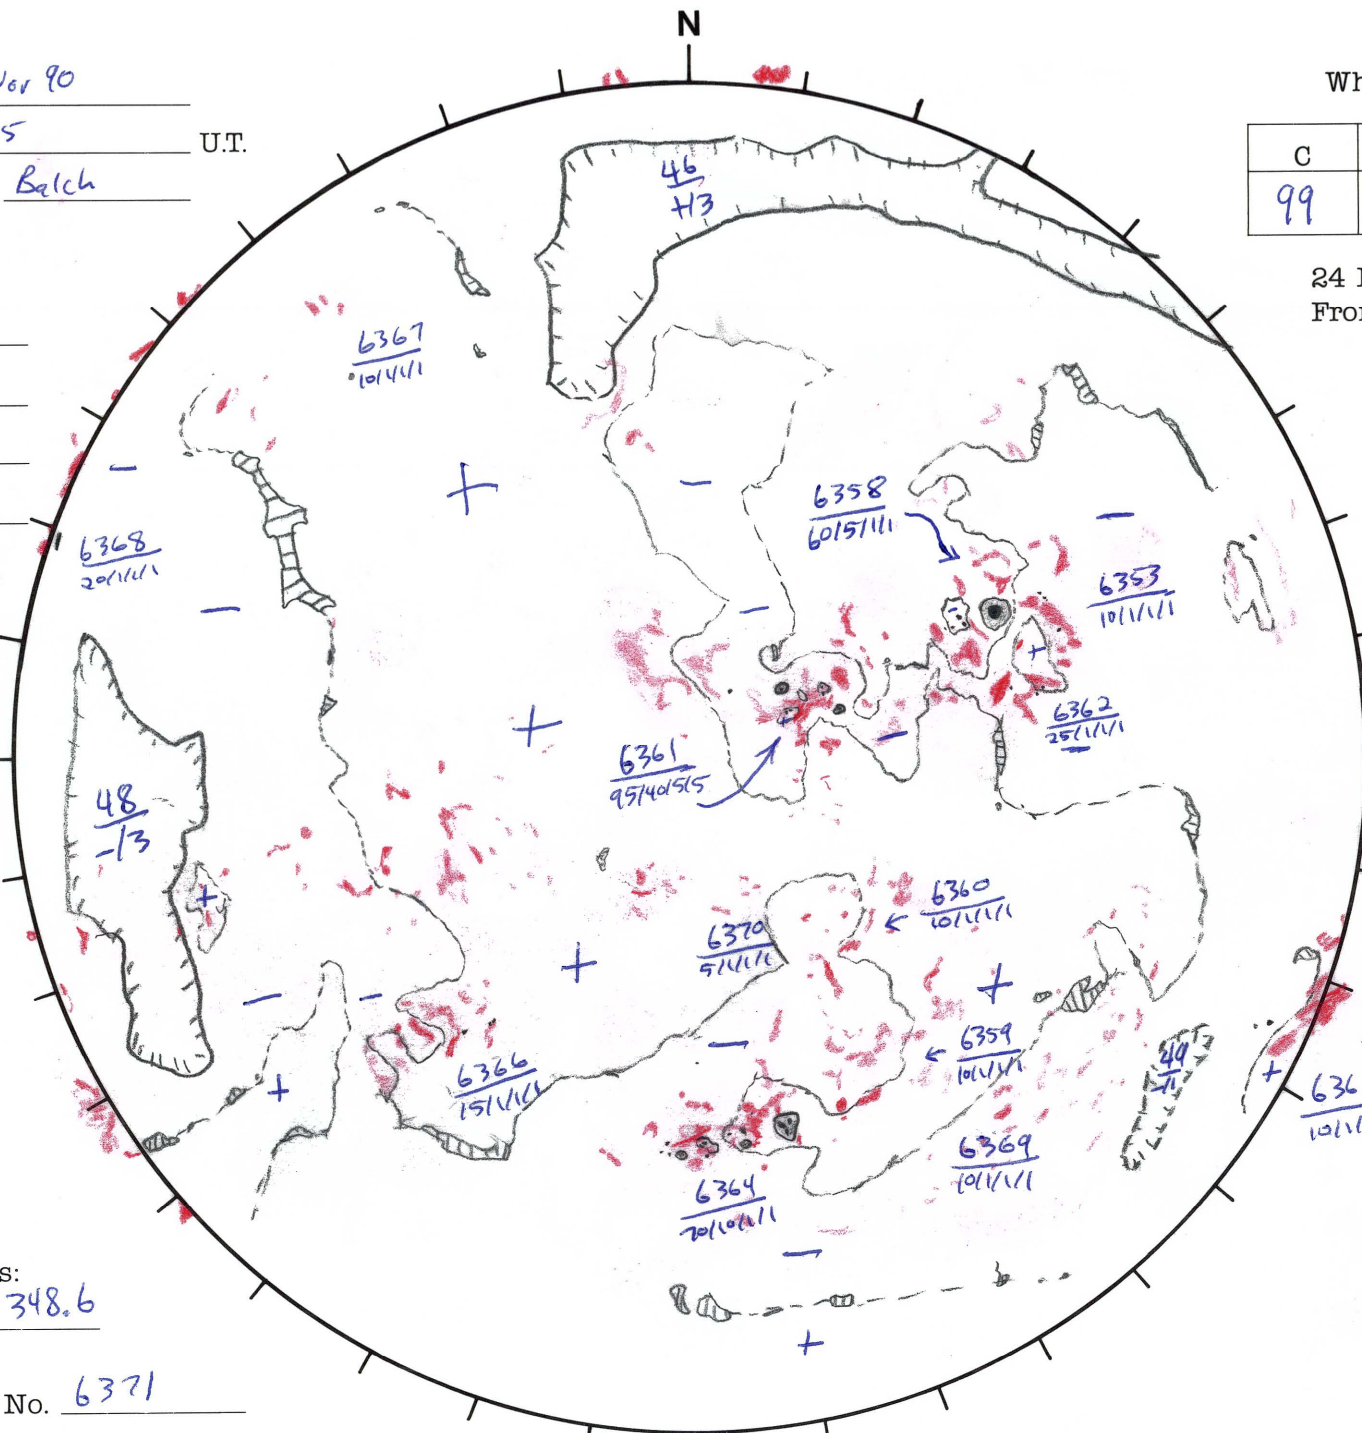

Date: 13 Nov 90
 Time: 1635 U.T.
 Forecaster: Belch

Whole Disk Forecast

C	M	X	P
99	50	5	5

24 Hour Forecast
 From 0000 U.T. to 0000 U.T.

DATA:
 H-alpha
 Sunspots
 10830
 Mag.

032 E

W 212

Returning Carringtons:
028.2 to 348.6

L_t 122.2
 B_t +3.1
 P_t +22.1

Next Rgn. No. 6371

Next CH No. 50

S 122