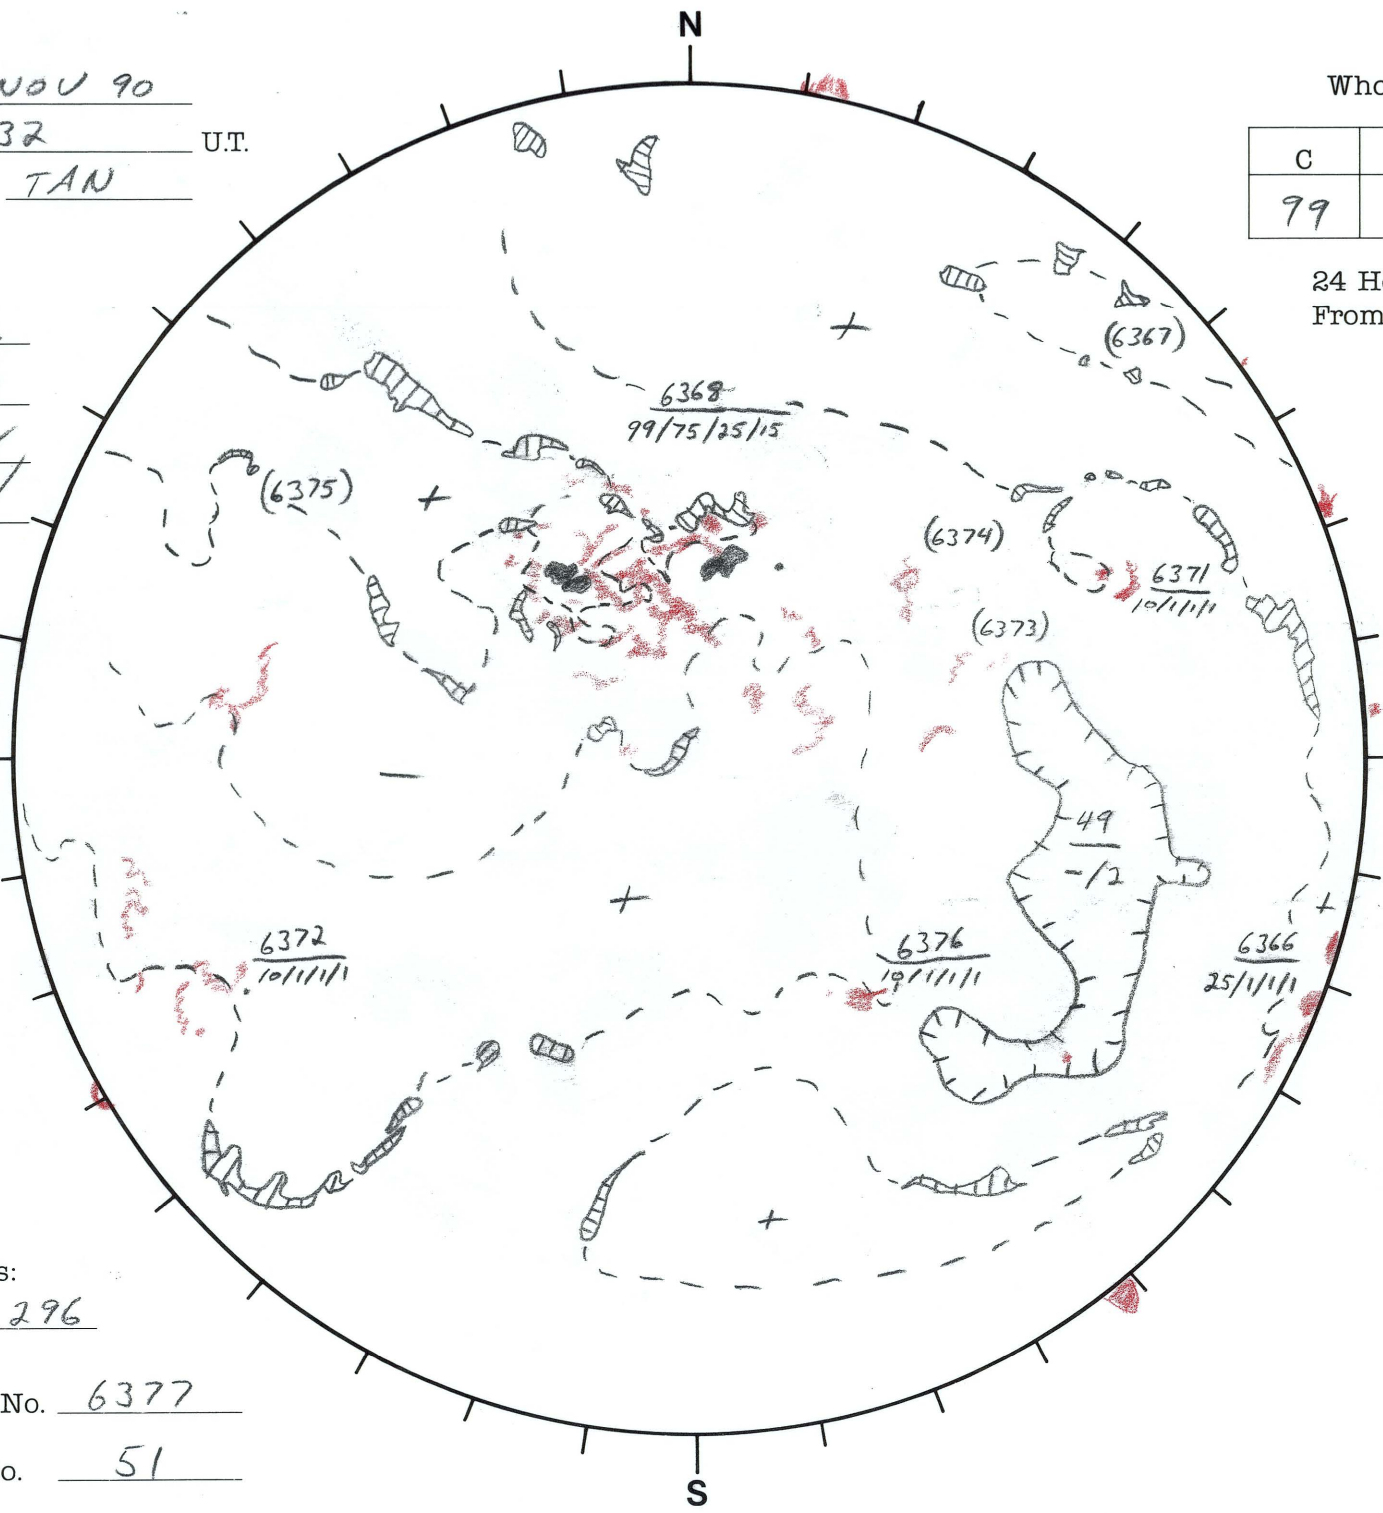

Date: 19 NOV 90
 Time: 1632 U.T.
 Forecaster: TAN

Whole Disk Forecast

C	M	X	P
99	75	25	15

24 Hour Forecast
 From 0000 U.T. to 0000 U.T.

DATA:
 H-alpha Bou
 Sunspots Bou
 10830
 Mag.

300 E

W 120

Returning Carringtons:
256 to 296

L_t 30.0
 B_t 2.3
 P_t 20.1

Next Rgn. No. 6377

Next CH No. 51