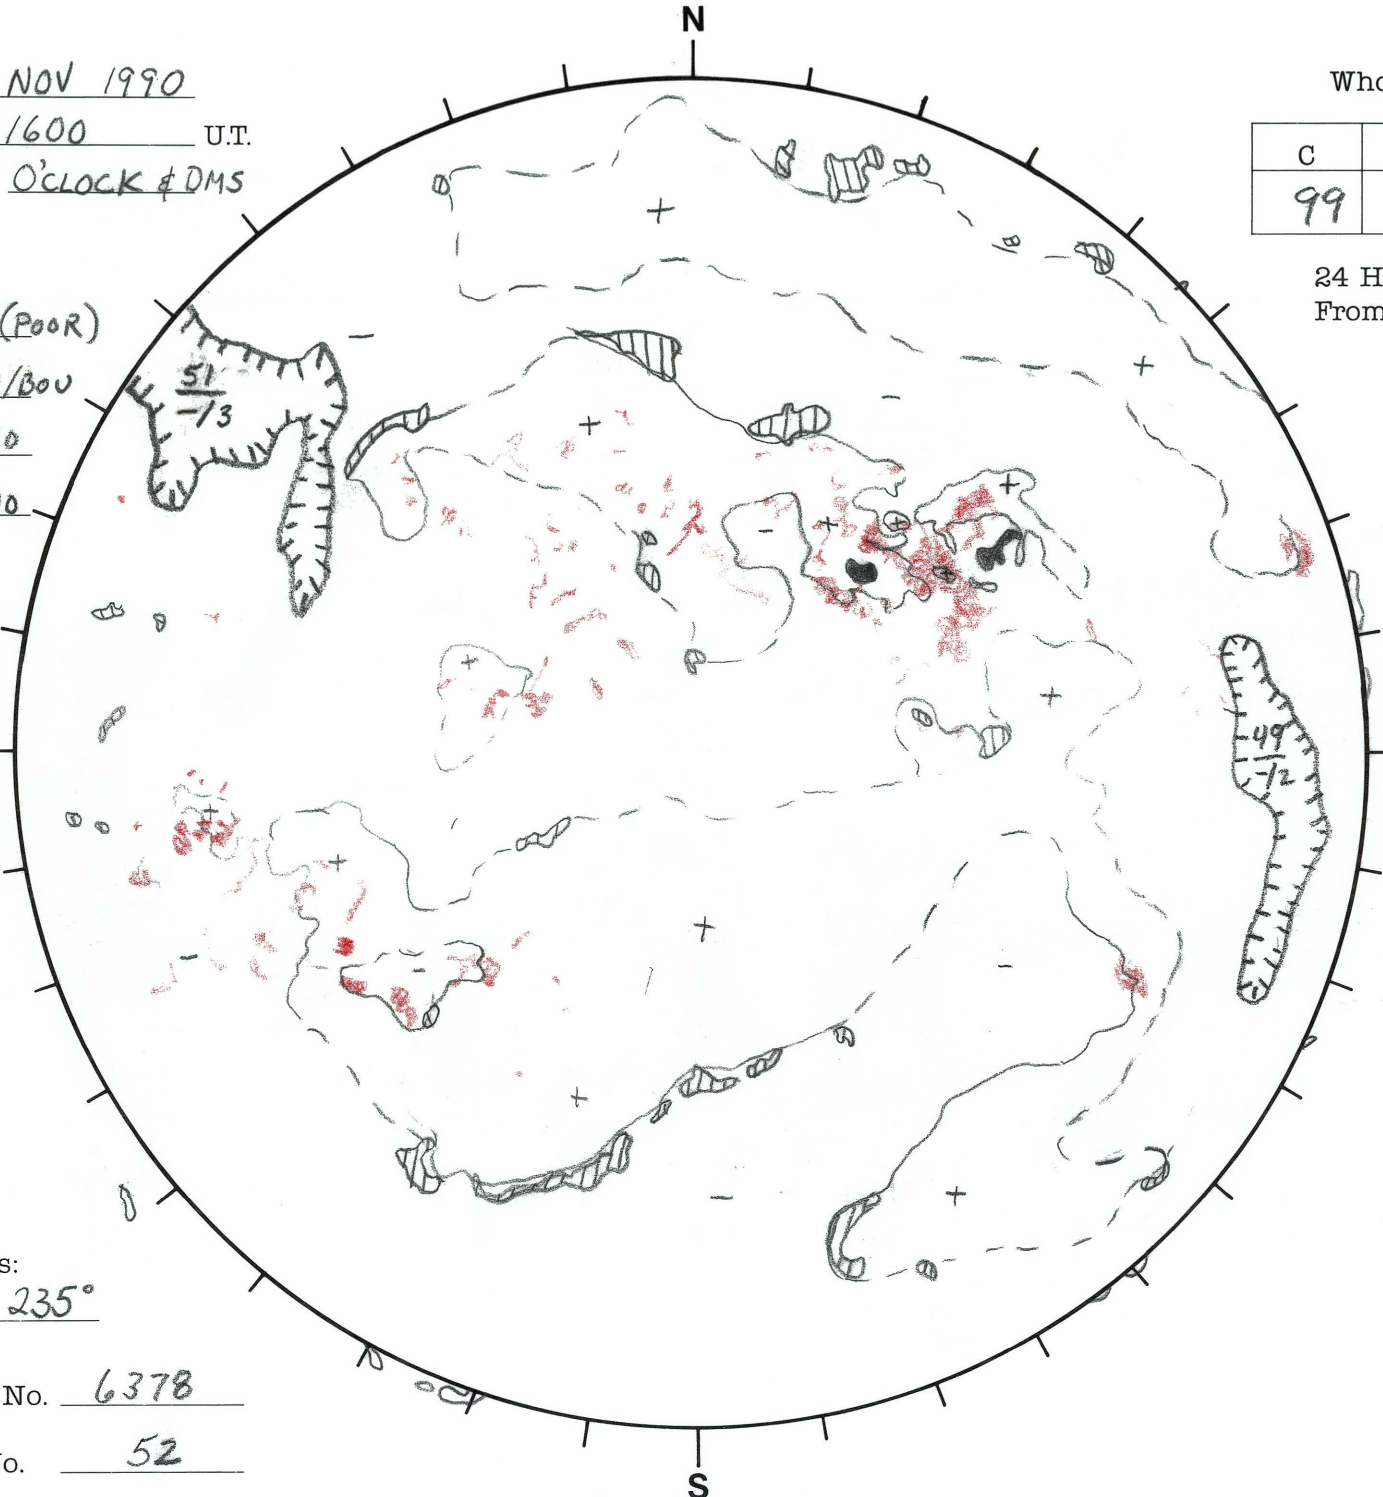

Date: 21 NOV 1990
 Time: 1600 U.T.
 Forecaster: O'CLOCK & DMS

Whole Disk Forecast

C	M	X	P
99	70	10	10

24 Hour Forecast
 From 0000 U.T. to 0000 U.T.

DATA:
 H-alpha Bou (Poor)
 Sunspots MTW/Bou
 10830 KPNO
 Mag. KPNO

274° E

W 094°

Returning Carringtons:
274° to 235°

L_t +3.9°
 B_t +2.1°
 P_t +19.5°

Next Rgn. No. 6378

Next CH No. 52