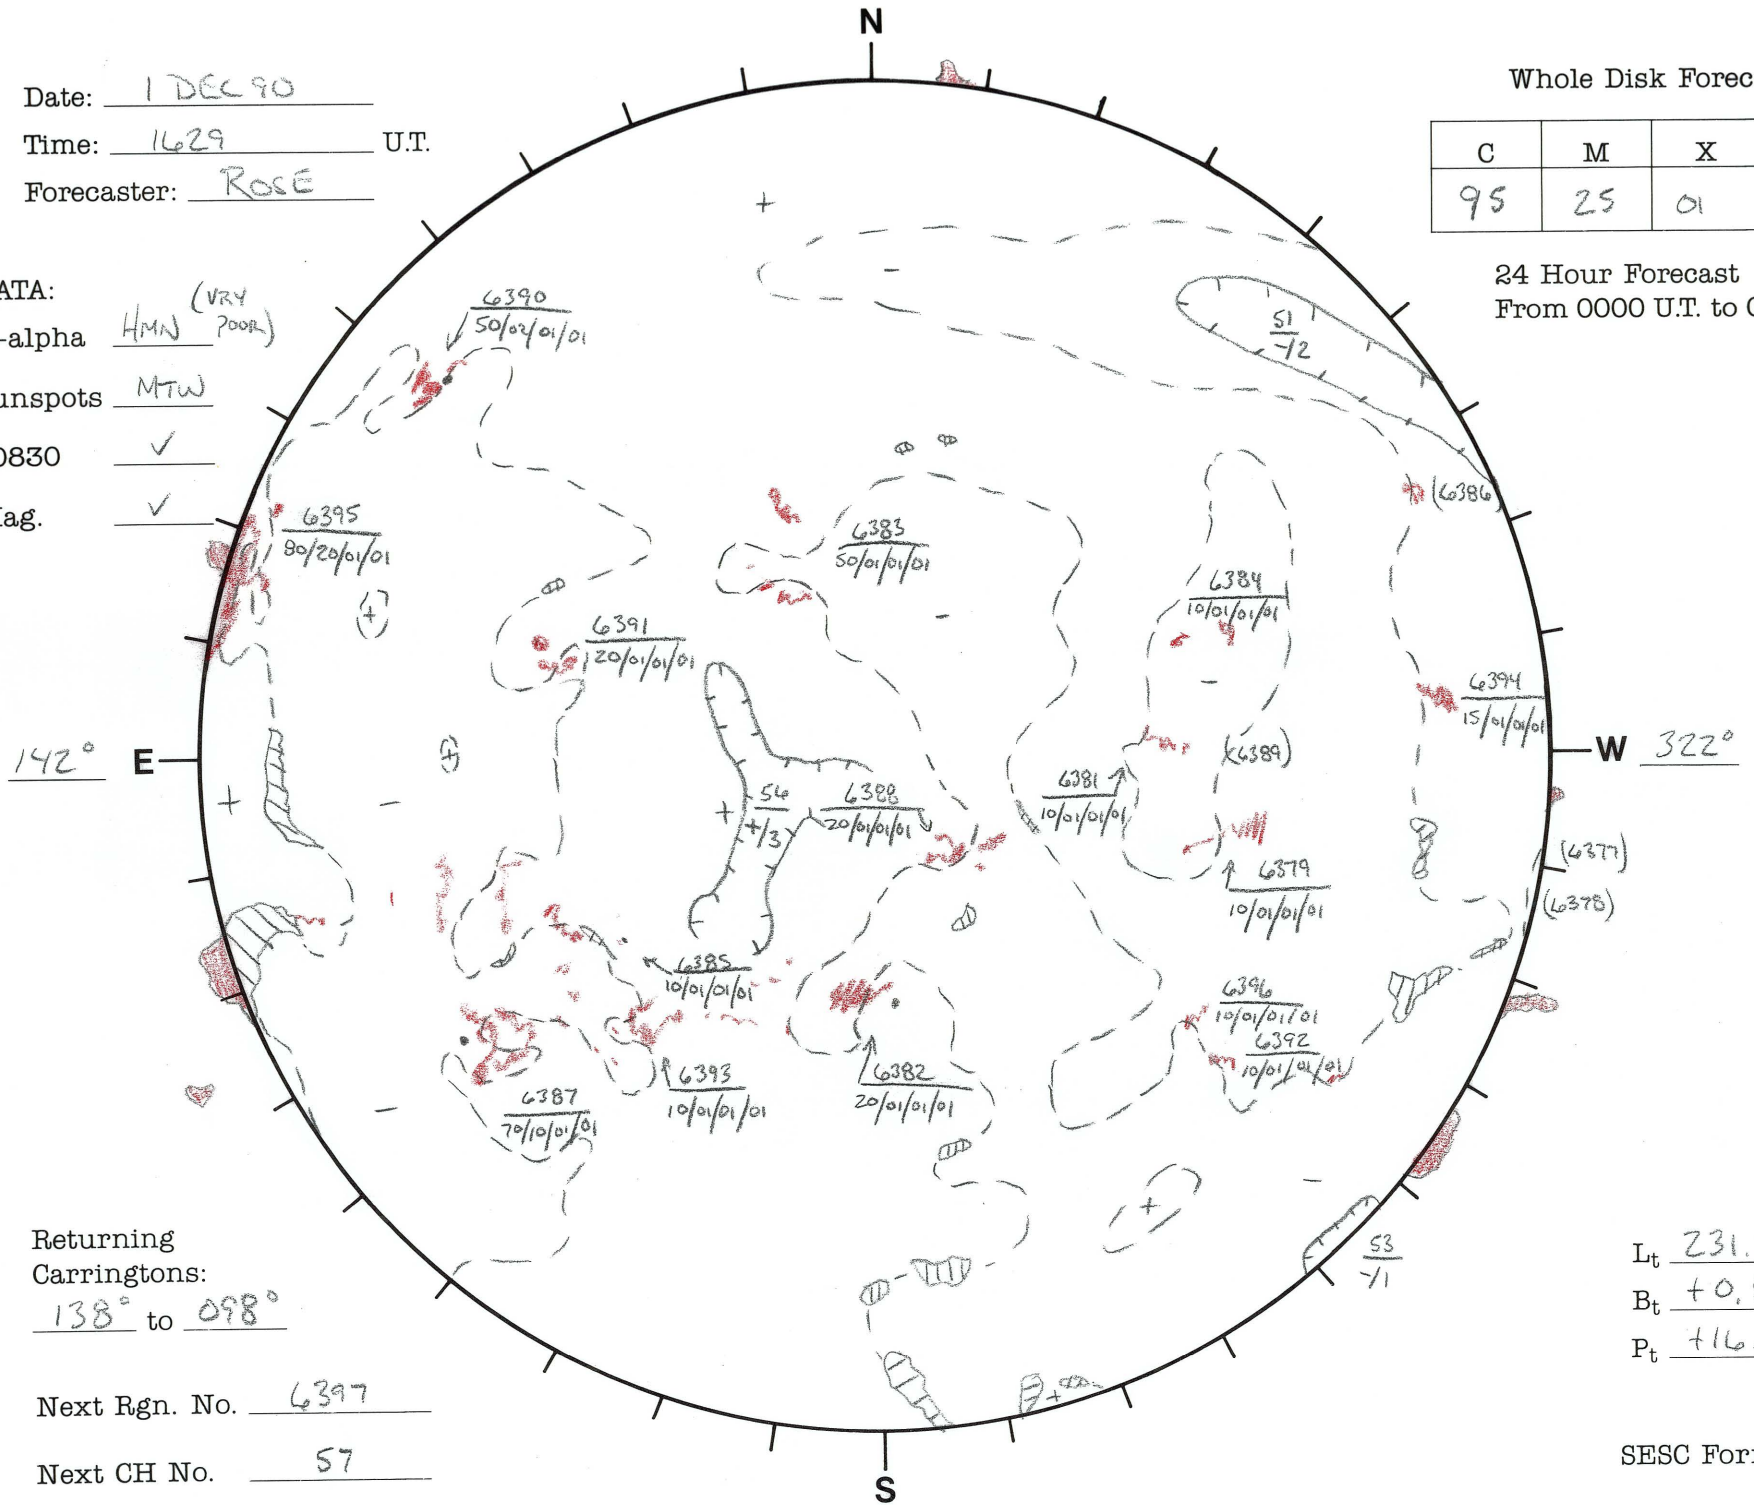

Date: 1 DEC 90
 Time: 1629 U.T.
 Forecaster: ROSE

Whole Disk Forecast

C	M	X	P
95	25	01	01

24 Hour Forecast
 From 0000 U.T. to 0000 U.T.

DATA:
 H-alpha HMN (VRY POOR)
 Sunspots MTW
 10830 ✓
 Mag. ✓

Returning Carringtons:
138° to 098°

L_t 231.9°
 B_t +0.8°
 P_t +16.0°

Next Rgn. No. 6397
 Next CH No. 57