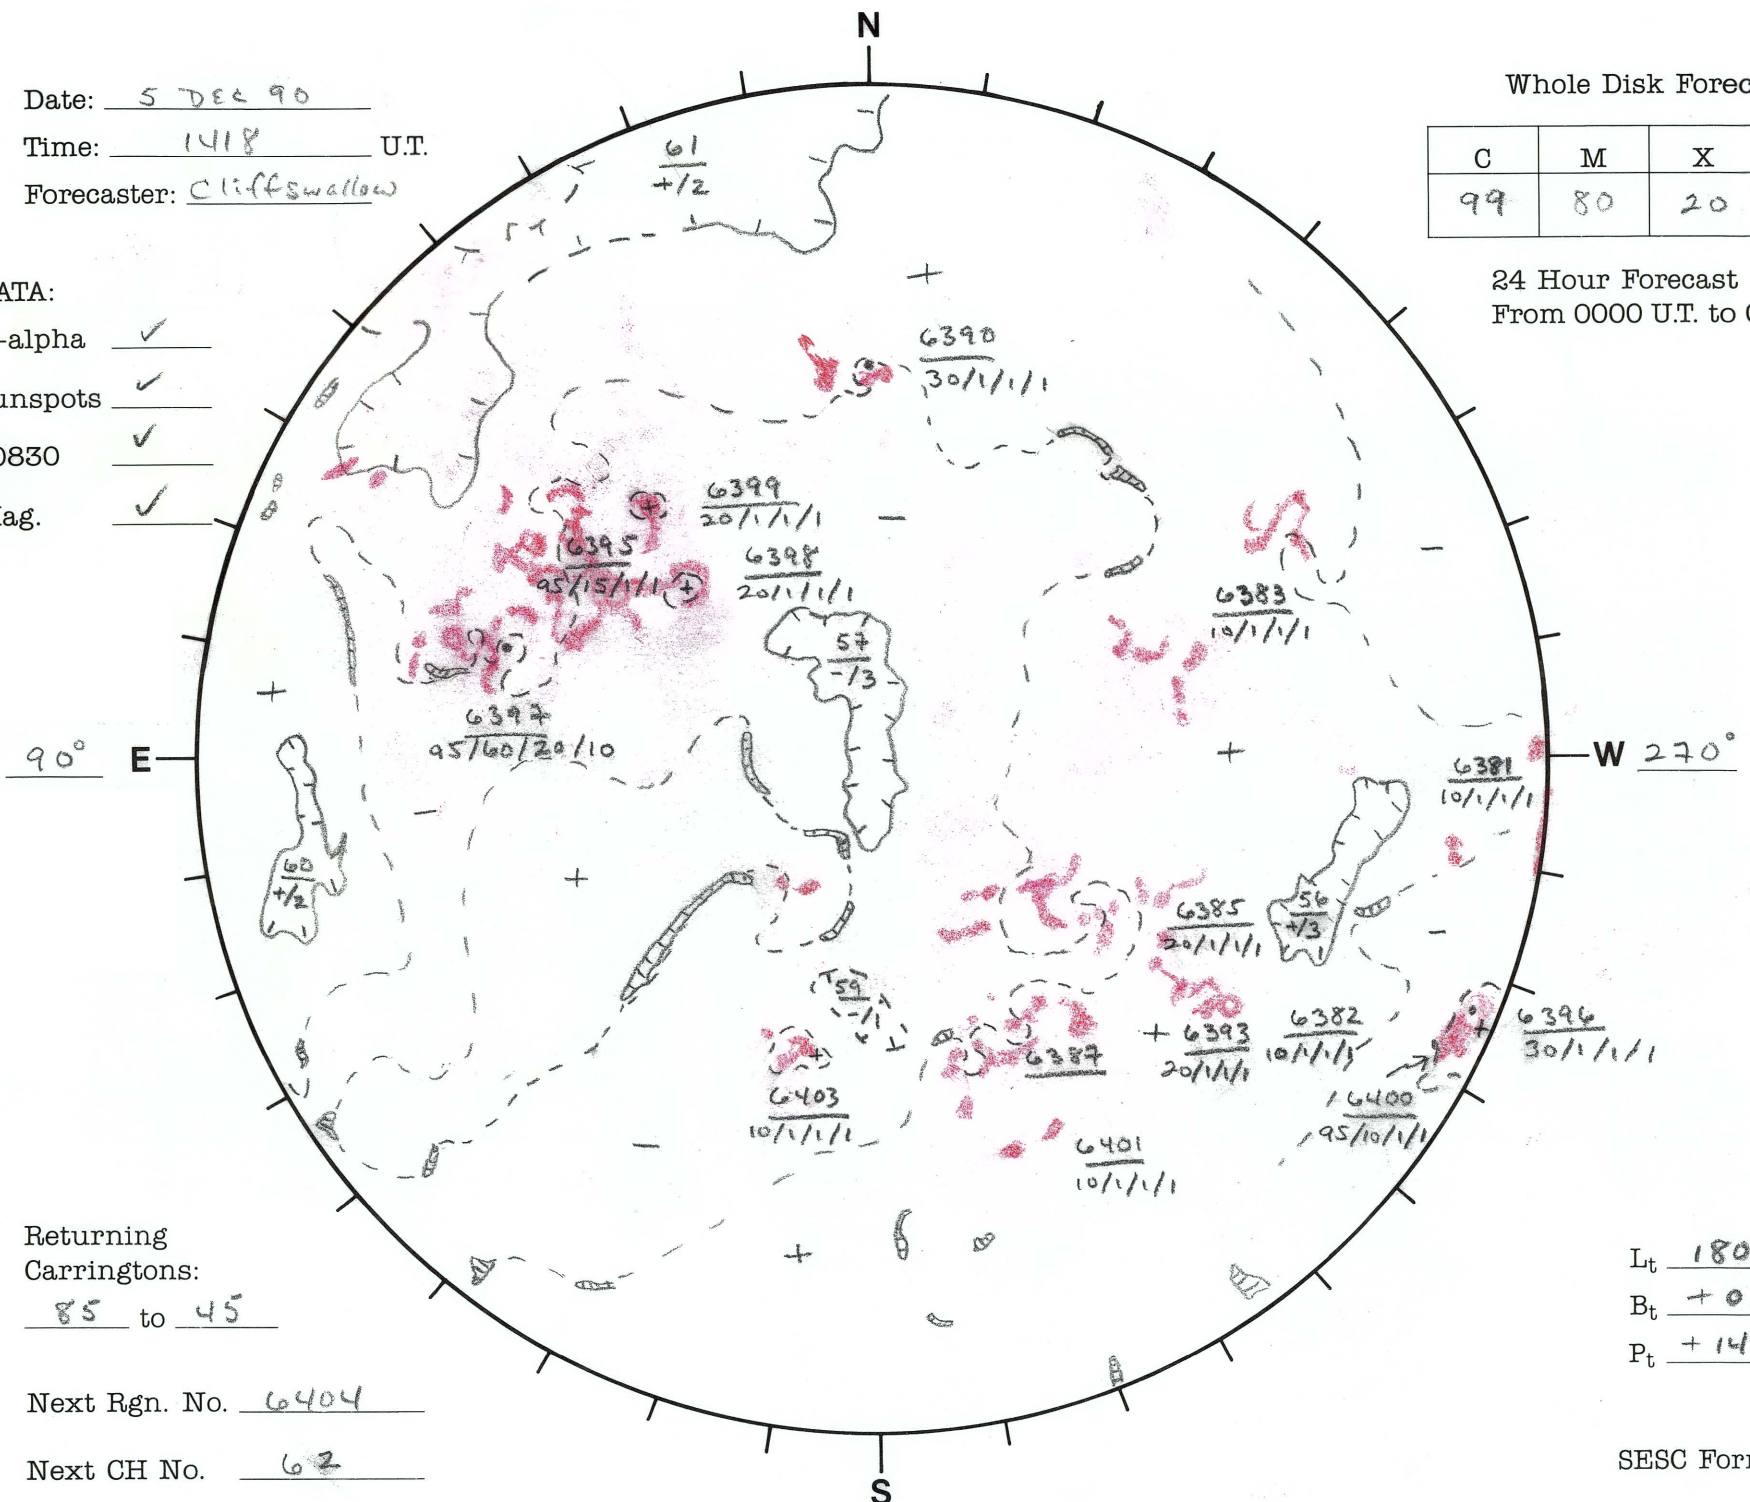

Date: 5 DEC 90
 Time: 1418 U.T.
 Forecaster: Cliffswallow

Whole Disk Forecast

C	M	X	P
99	80	20	10

24 Hour Forecast
 From 0000 U.T. to 0000 U.T.

DATA:
 H-alpha
 Sunspots
 10830
 Mag.

Returning Carringtons:
85 to 45

Next Rgn. No. 6404
 Next CH No. 62

L_t 180.3
 B_t +0.3
 P_t +14.4